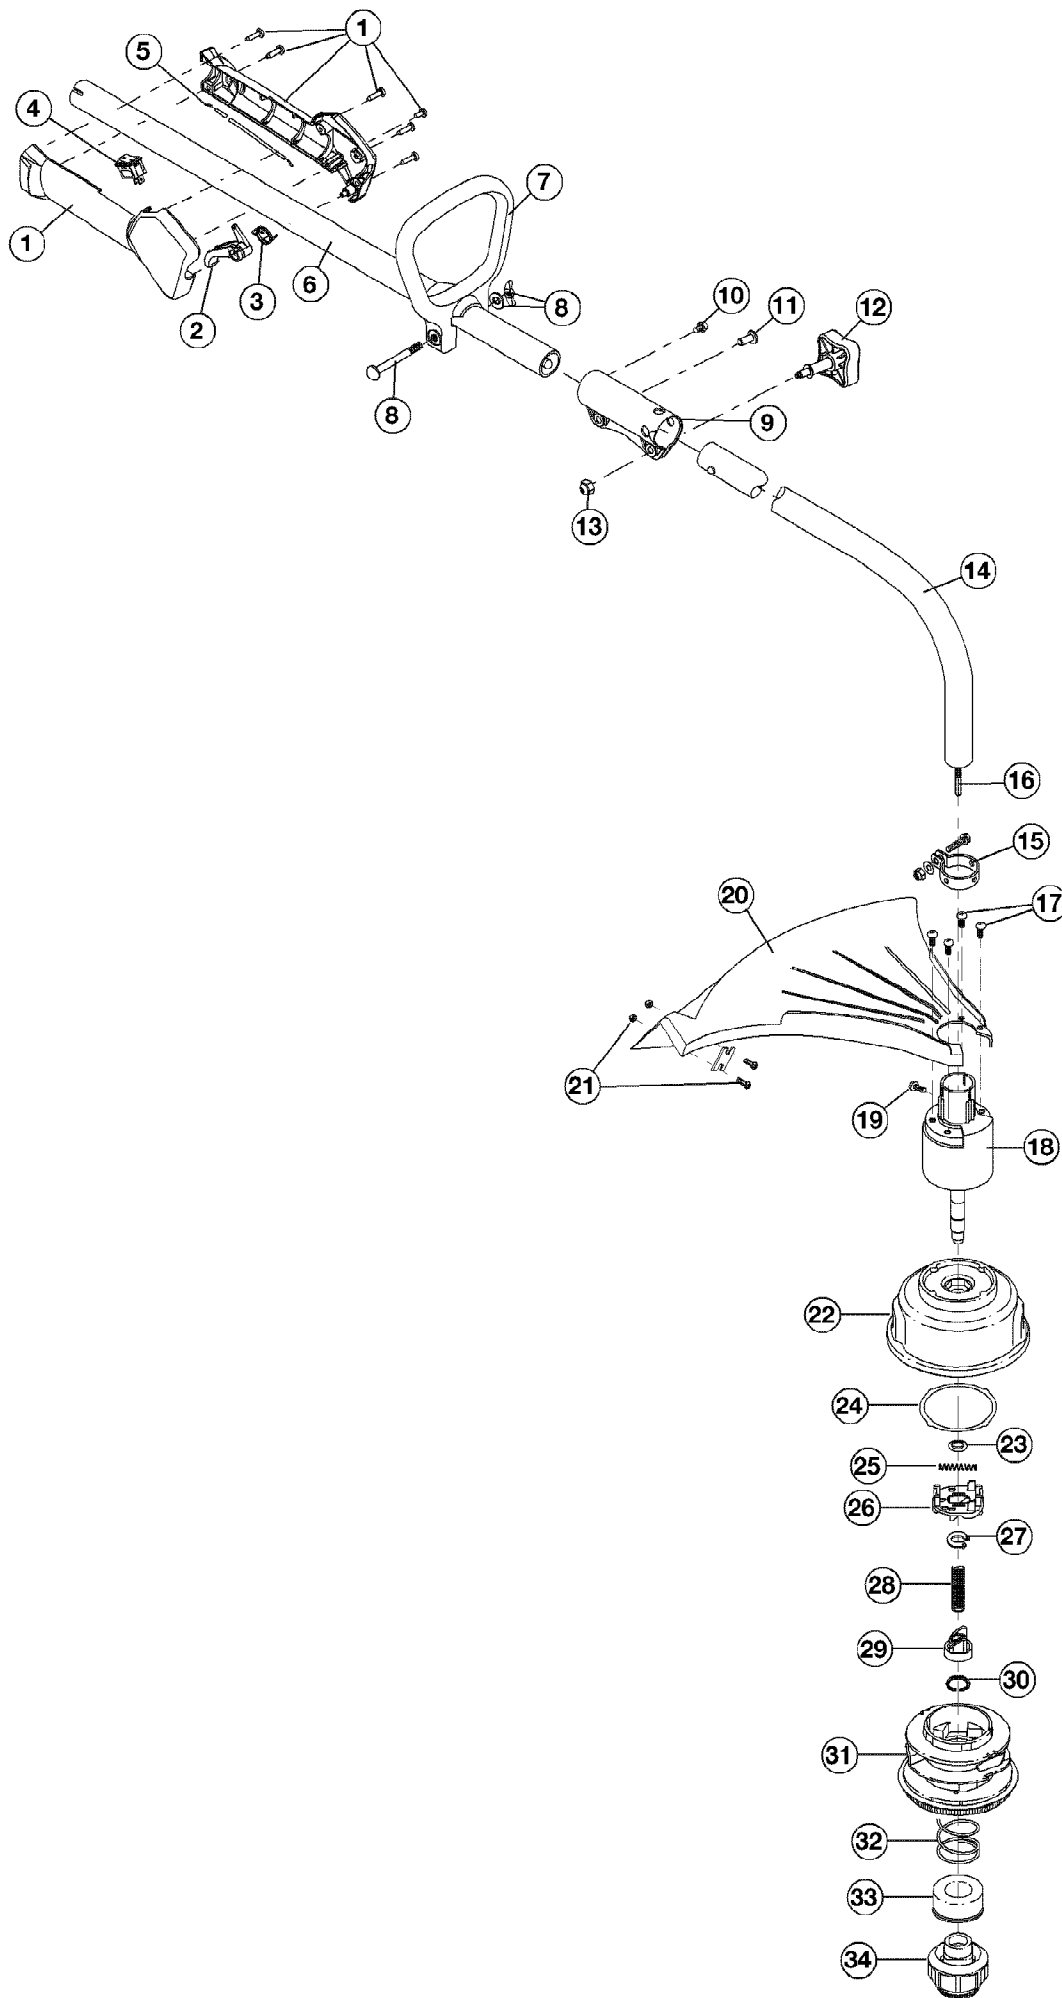

WH25CS 41ADW25C990
Engine Assembly

Page 2 of 4

Ref #	Part Number	Qty	S/P/F	Description
1	753-04511	1	/P	Air Cleaner Cover Assembly (includes 2 & 29)
2	791-180350B	1	/P	Air Cleaner Filter
3	791-180351	1		Carburetor Mounting Screw Assembly
4	791-180226	1	S	Wavey Washer
5	753-04418	1	/P	Choke Lever Assembly
6	753-04419	1	/P	Choke Plate Assembly (includes 5)
7	753-05133	1		Carburetor Assembly (includes 8 & 18)
8	791-610675	1		Carburetor Gasket
9	791-181860	1		Carb Mount Screw
10	791-683974B	1	/P	Primer & Hose Assembly
11	753-1196	1	/P	Carb Mount Assembly (includes 9, 12 & 13)
12	791-684451	1		Reed Assembly
13	753-05487	1	S	Carburetor O-Ring
14	791-612134	1		Rear Mounting Pad
15	753-04307	1	/P	Fuel Tank Assembly (includes 16-18)
16	791-182529	1		Fuel Cap Assembly
17	791-181086	1	/P	Fuel Return Line
18	753-04233	1		Fuel Line Assembly
19	791-145308	1		Front Mounting Pad
20	753-05091	1	/P	Shroud Extension & Stand (includes 29)
21	753-05240	1	/P	Flywheel Assembly
22	791-181525	1		Spacer
23	753-05801	1		Starter Housing Assembly (includes 24 & 29)
24	791-181862	1	/P	Housing Screw
25	791-182396	1	S	Clutch Washer
26	791-182369	1	S	Clutch Rotor Assembly
27	791-153592	1	/P	Clutch Drum Assembly
28	753-04403	1		Clutch Cover Assembly (includes 29-32)
29	791-181345	1	/P	Cover Screw
30	791-182519	1		Anti-Rotation Screw
31	753-04003	1		Clamping Screw
32	791-180217	1	S	Clamping Nut
33	753-05025	1	/P	Wire Leads and Sleeve
34	753-04336	1		Module Assembly
35	791-610311B	1	/P	Spark Plug
36	753-05169	1	/P	Muffler Assembly (includes 37, 38 & Spark Arrestor)
37	753-04619	1	/P	Exhaust Gasket
38	753-04620	1	S	Muffler Mounting Bolts
39	753-04814	1	/P	Cylinder Assembly (includes 41 & 42)
40	753-04367	1	/P	Piston and Rod Assembly
41	753-04182	1		Cylinder Gasket
42	791-182723	1		Cylinder Bolt
	753-1209	1		Piston Ring Set Not shown
	753-04812	1	/P	Short Block Assembly (includes Crankcase, 9, 35 & 39-42) Not shown
	791-181599	2		Clutch Springs Not shown