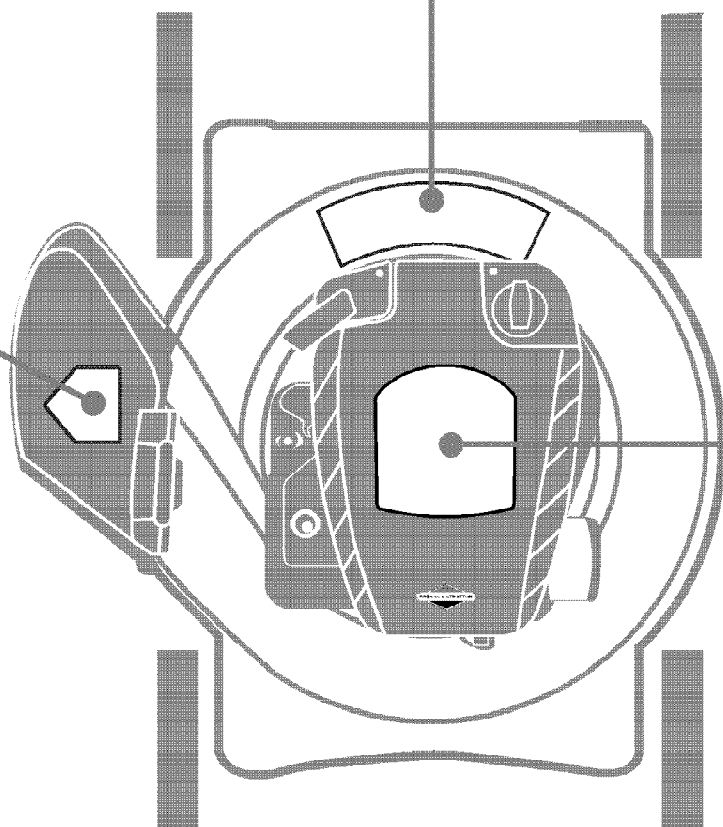

777CS00078
Facing Operator

Model Plate
On Left Side

REF. 777S30579

777D13366

11A-504A897 (2010)
Label Map

Ref #	Part Number	Qty	S/P/F	Description
777S30579	777S30579	1		LABEL-DECK DANGER
777CS00078	777CS00078	1		LABEL-MWR DNGR CRVD PICTORIAL CDN
777D13366	777D13366	1		LABEL-MWR:Q SHRD:COLUMBIA HW