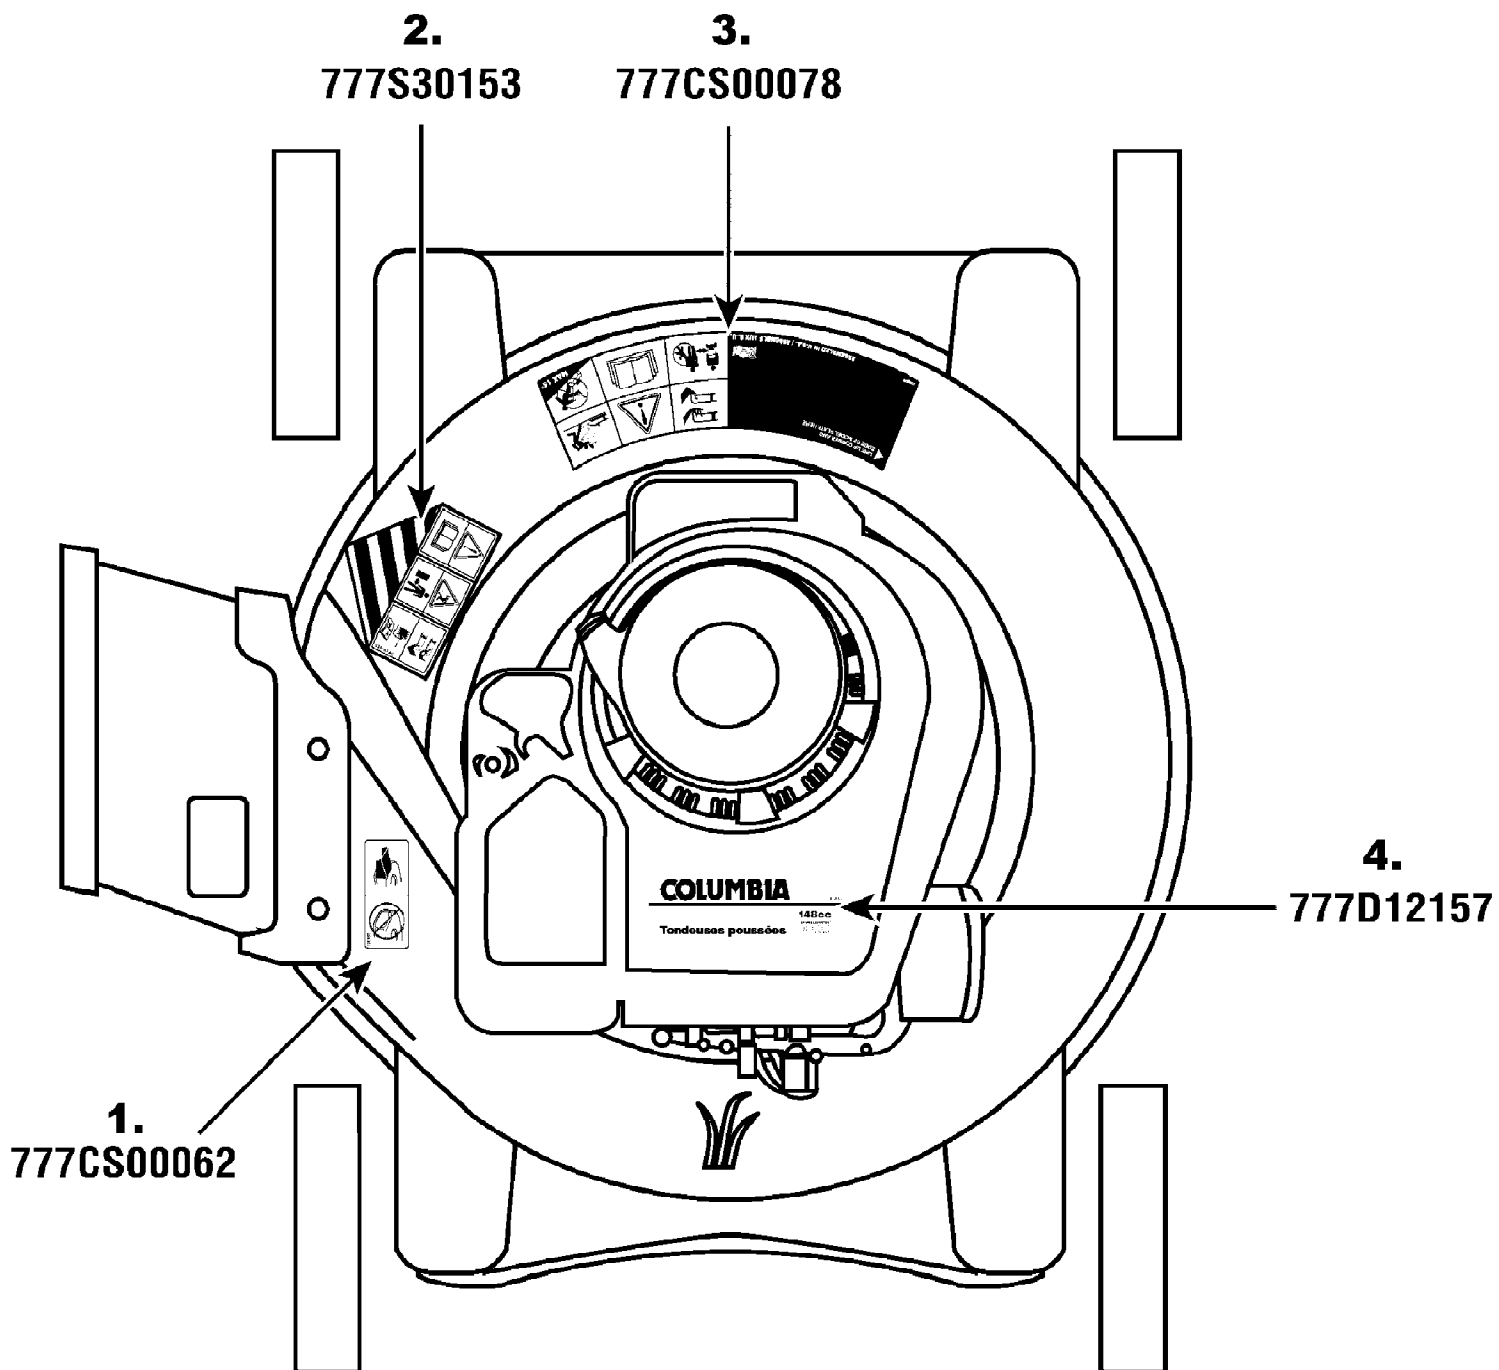

11A-020B597 (2008)
General Assembly

Page 2 of 6

Ref #	Part Number	Qty	S/P/F	Description
1	710-0654A	1	/P	Hex Wash HD Tap Scr 3/8-16 x .88
2	787-01602	1		20"Deck
3	749-04037	1	/P	Lower Handle
4	749-1092A	1	/P	Upper Handle
5	747-1161A	1	S	Blade Control Handle
6	731-0872B	1	/P	Rear Flap
7	17098	1	S	Hinge Clip
8	710-1044	1	/P	Hex Bolt 3/8-24 x 1.5"Lg. (Gr 8)
9	736-0524B	1	/P	Blade Bell Support
10	748-0376C	1	/P	Blade Adapter
11	742-0640	1	S	Blade, Centre Star, 20"
12	731-0064	1		Fixed Side Chute
13	710-0932	1	/P	Carriage Bolt 1/4-20 x 1.00"Lg.
14	736-0173	1	/P	Flat Washer .28 ID x .74 OD x .063
15	712-04064	1	/P	Flanged Lock Nut 1/4-20 Gr.F Nylon
16	710-3008	1	/P	Hex Bolt 5/16-18 x .75" Lg.Gr. 5
17	712-04063	1	/P	Flanged Lock Nut 5/16-18 Gr.F Nylon
18	710-1205	1	/P	Rope Guide Bolt
19	710-0262	1	/P	Carriage Bolt 5/16-18 x 1.50 Gr.2
20	736-0119	1	S	L-Wash 5/16 ID
22	734-04063	1	/P	Front Wheel Ass'y 7 Star Diamond, Grey
23	738-0533	1	S	Shoulder Screw .498"DIA. x 1.64
24	736-0105	1	/P	Cupped Washer .375 ID x .870 OD x .063
25	712-04065	1	/P	Flanged Lock Nut 3/8-16 Gr.F Nylon
26	725-0157	1	/P	Cable Tie
27	746-0957	1	S	Control Cable 37.25"Lg. (B&S)
28	736-0331	1	/P	Cupped Washer .39 ID x 1,12 OD
29	738-04033	1	S	Shoulder Screw, 3/8-16 x .428
30	753-0588	1	S	Blade Adapter Kit

Ref #	Part Number	Qty	S/P/F	Description
1	777CS00062	1		LABEL-INSTALL CHUTE
2	777S30153	1		LABEL-DANGER CHUTE
3	777CS00078	1		LABEL-MWR DNGR CRVD
4	777D12157	1		LABEL-ENG SHROUD COLUMBIA

11A-020B597 (2008)
Quick Reference

Page 6 of 6

Ref #	Part Number	Qty	S/P/F	Description
	759-3338	1	/P	Spark Plug 802592S
	N/A	1		Pre Filter
	490-200-0011	1	/P	Air Filter 698369
	746-0957	1	S	Control Cable
	748-0376C	1	/P	Blade Adaptor
	742-0640	1	S	Blade
	736-0524B	1	/P	Blade Bell Support
	710-1044	1	/P	Blade Bolt
	753-0588	1	S	Blade Adaptor Kit (Incl. Adaptor, Bell Support & Bolt)
	734-04063	1	/P	Wheels
	731-0872B	1	/P	Trailshield
	731-0064	1		Discharge Chute
	N/A	1		Grass Bag