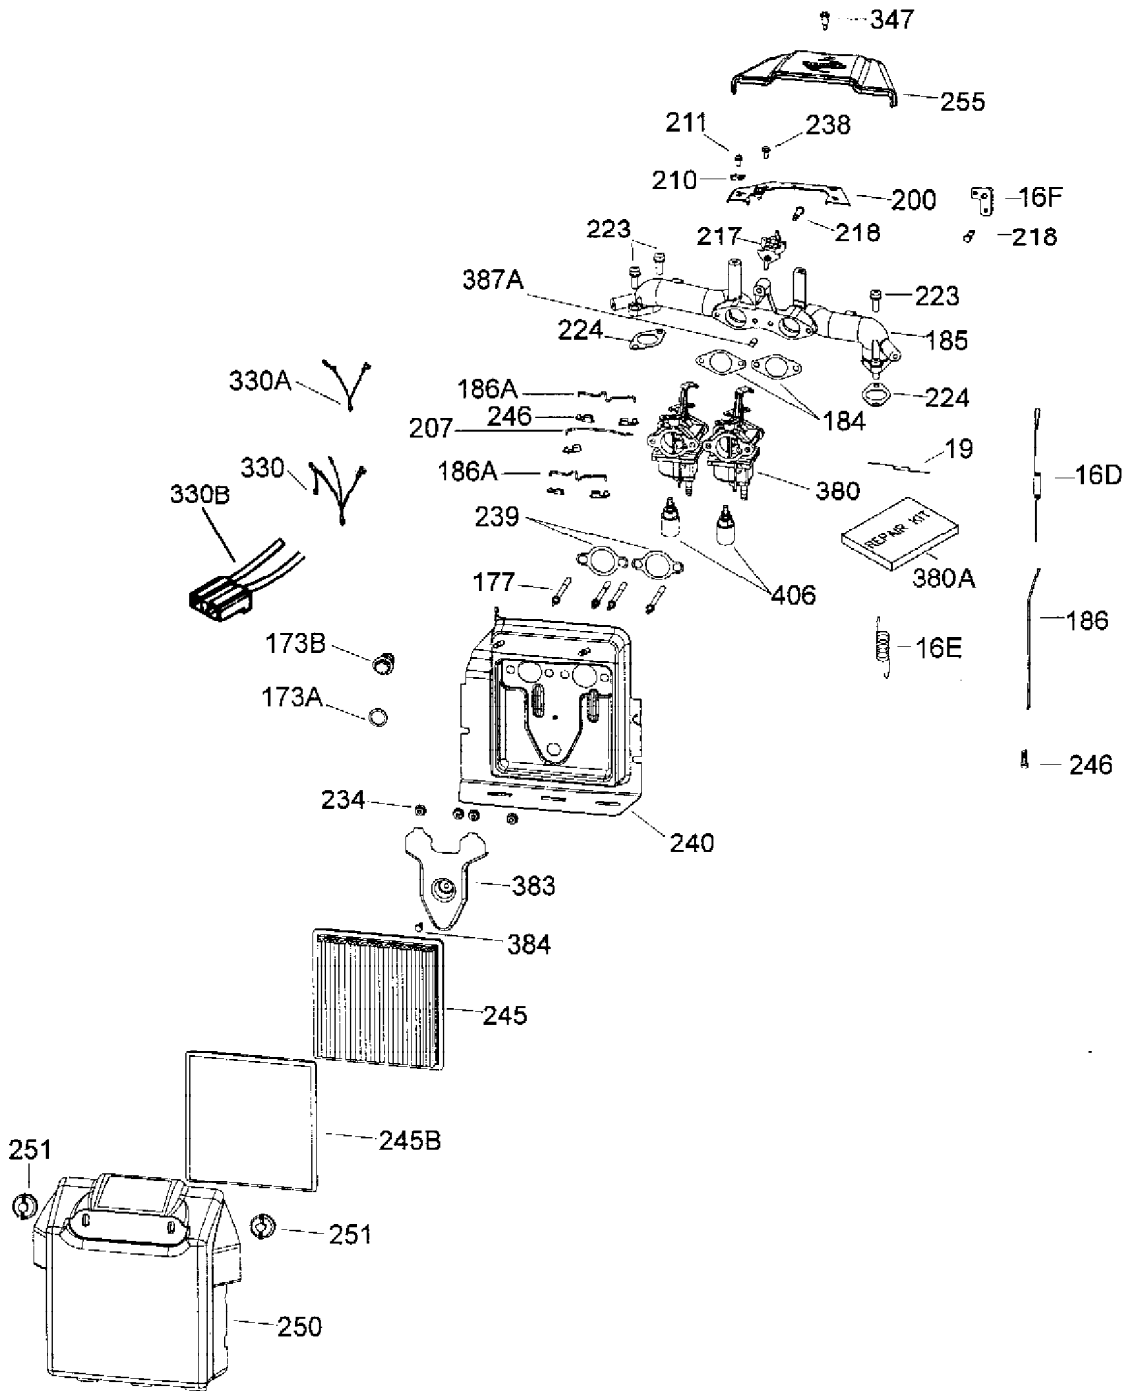

WHITE OUTDOOR 4-CYCLE ENGINE

LT 1650, RD 1750