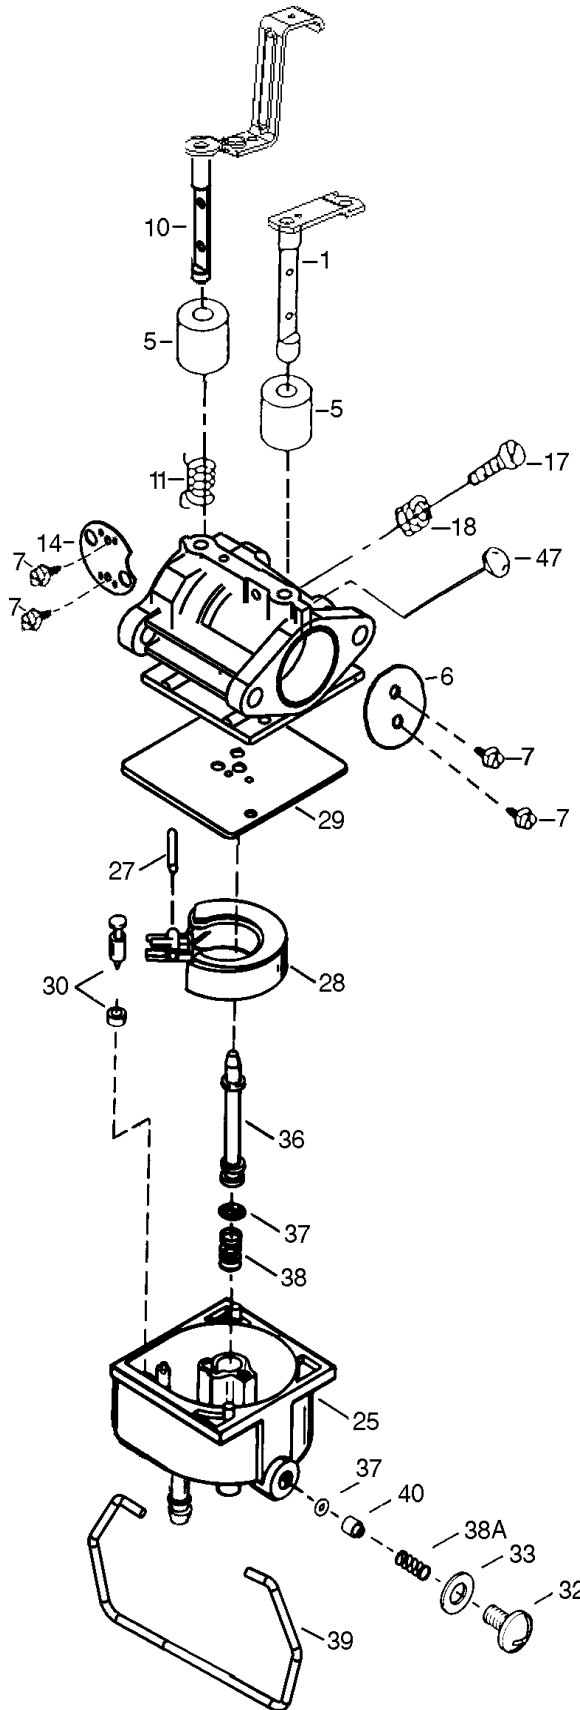

WHITE OUTDOOR 4-CYCLE ENGINE

LT 1850, GT2150