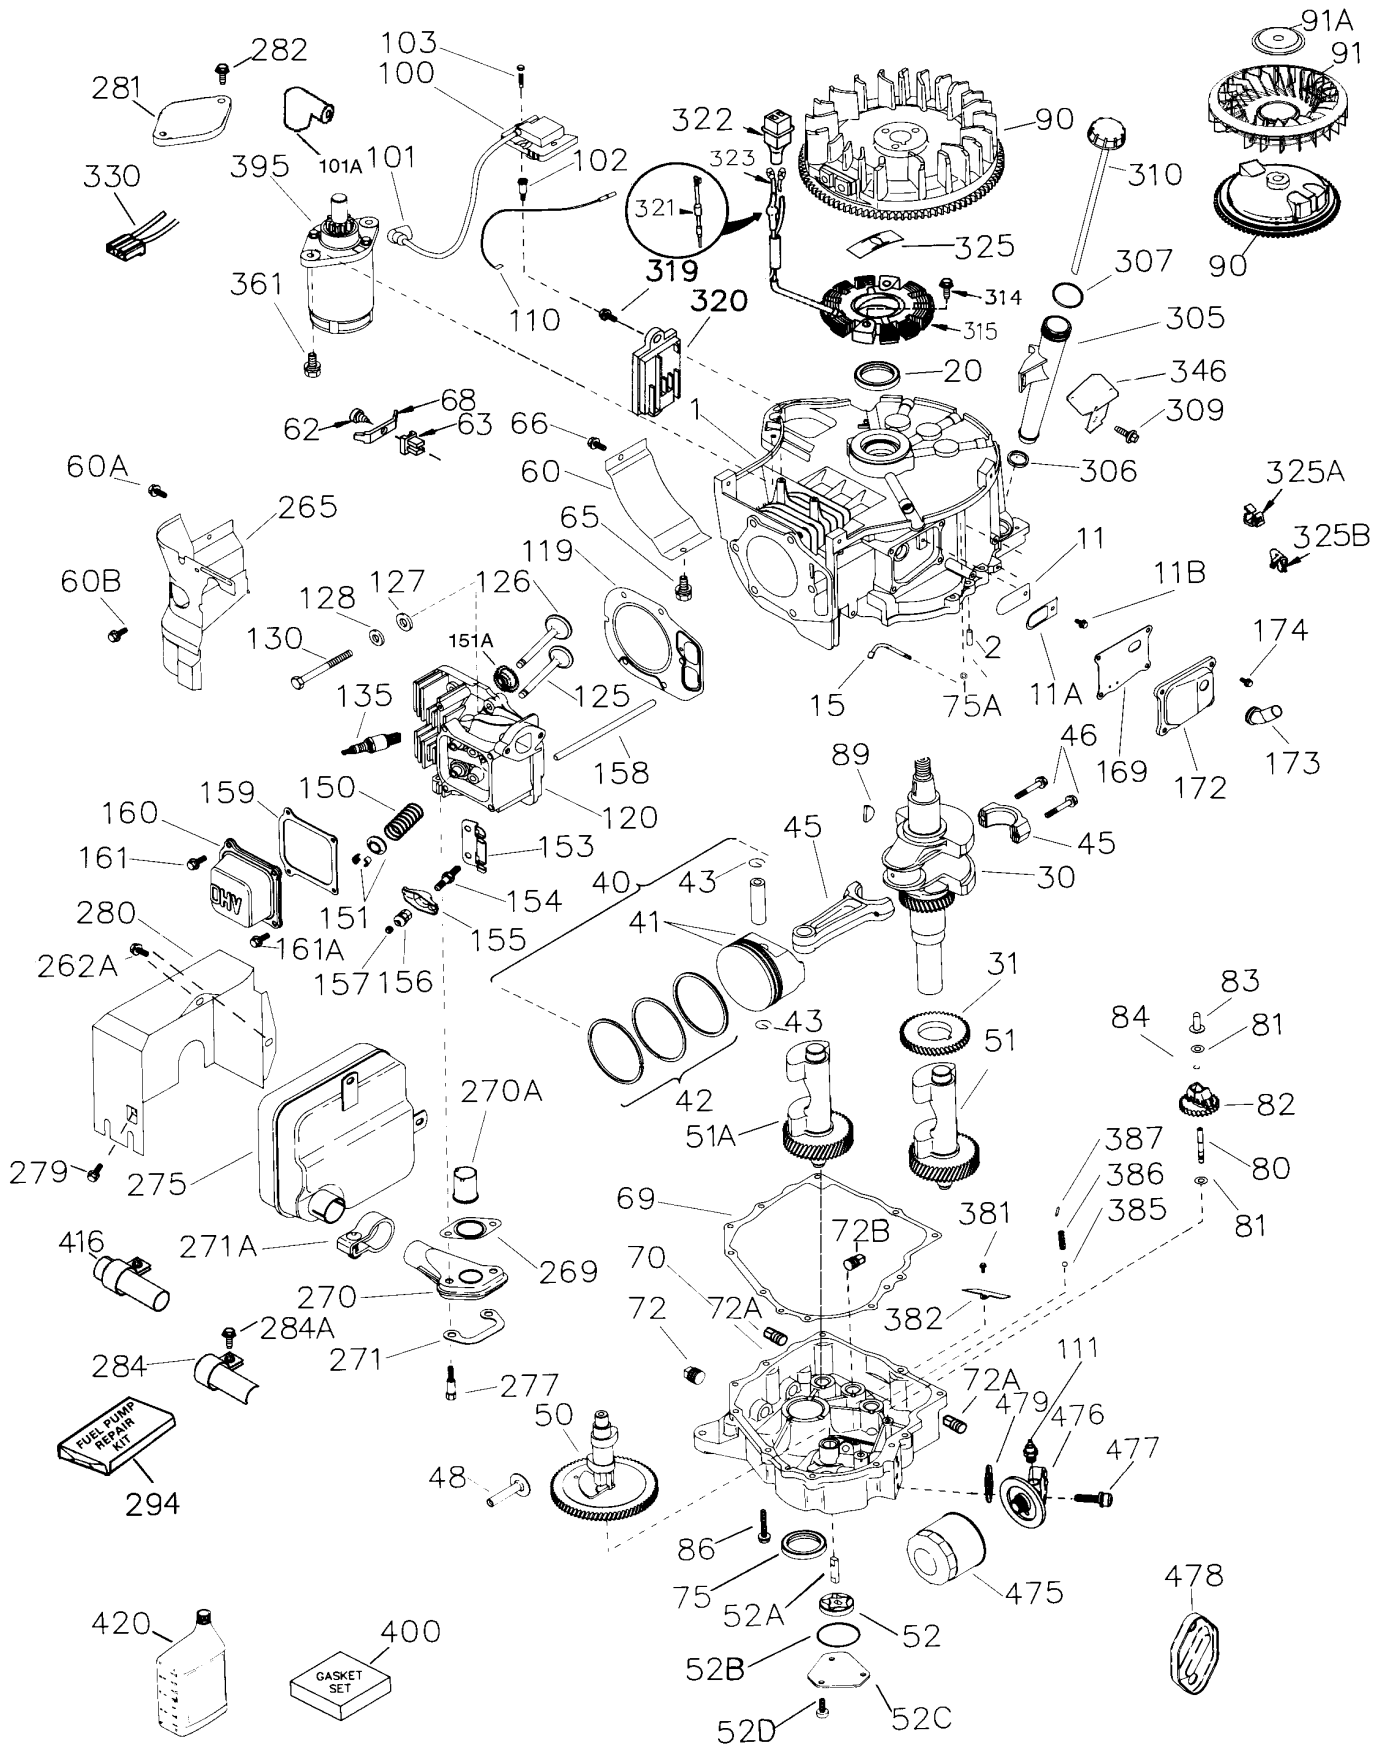

WHITE OUTDOOR 4-CYCLE ENGINE LT 15, LT 165