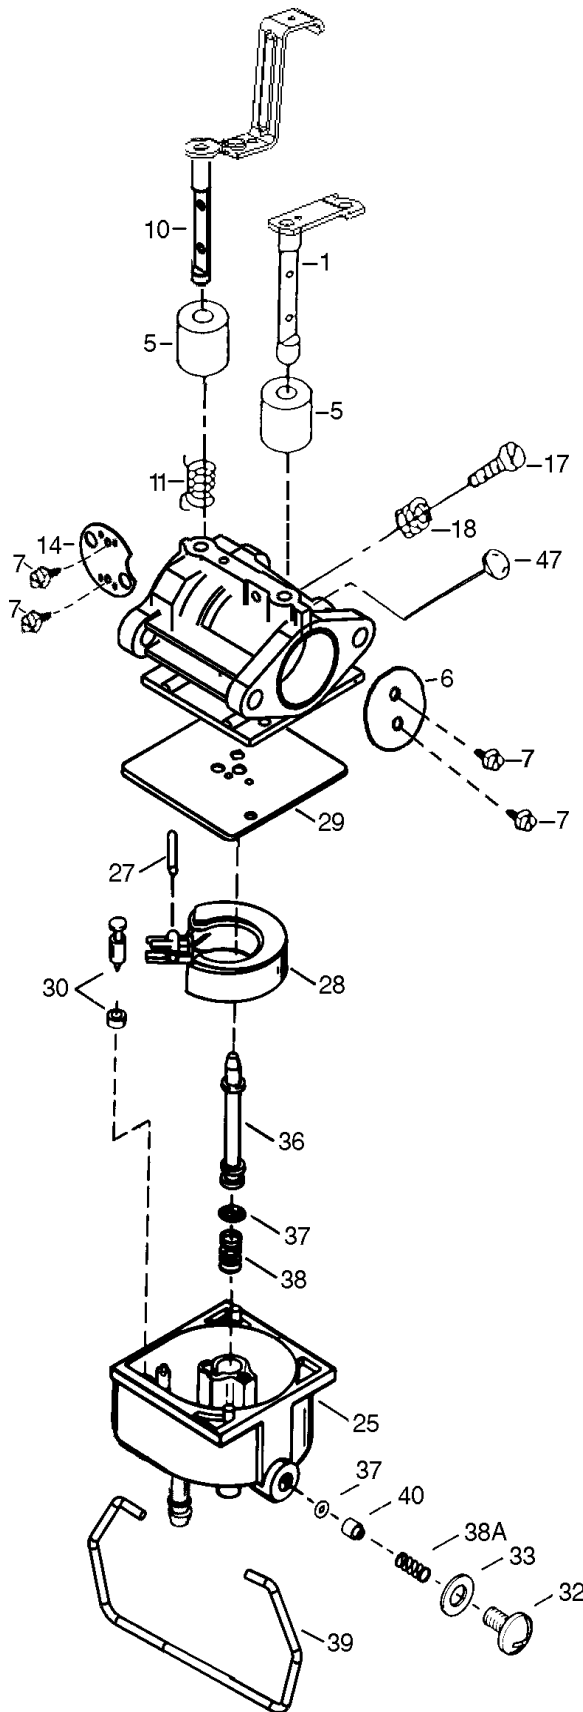

WHITE OUTDOOR 4-CYCLE ENGINE

LT 1650, RD 1750