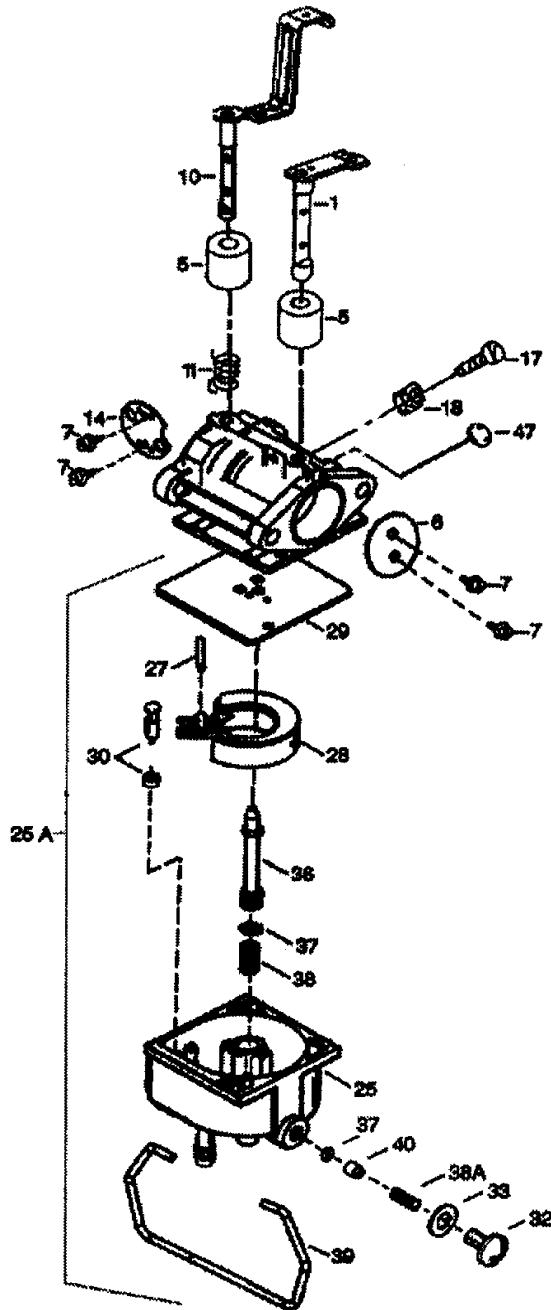

WHITE OUTDOOR 4-CYCLE ENGINE GT 2550