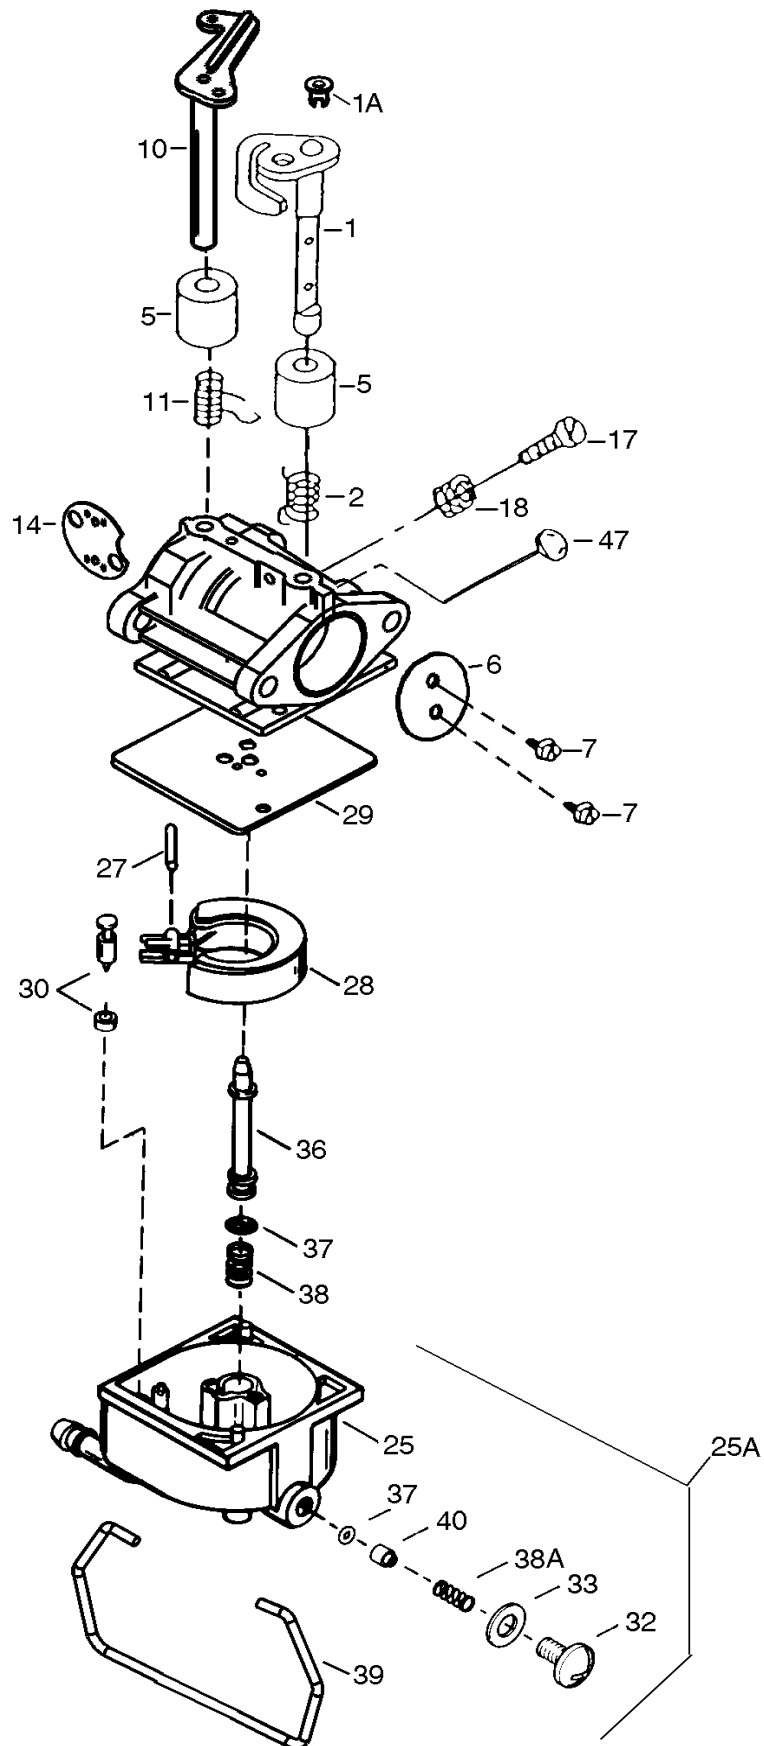

WHITE OUTDOOR 4-CYCLE ENGINE LT 15, LT 165