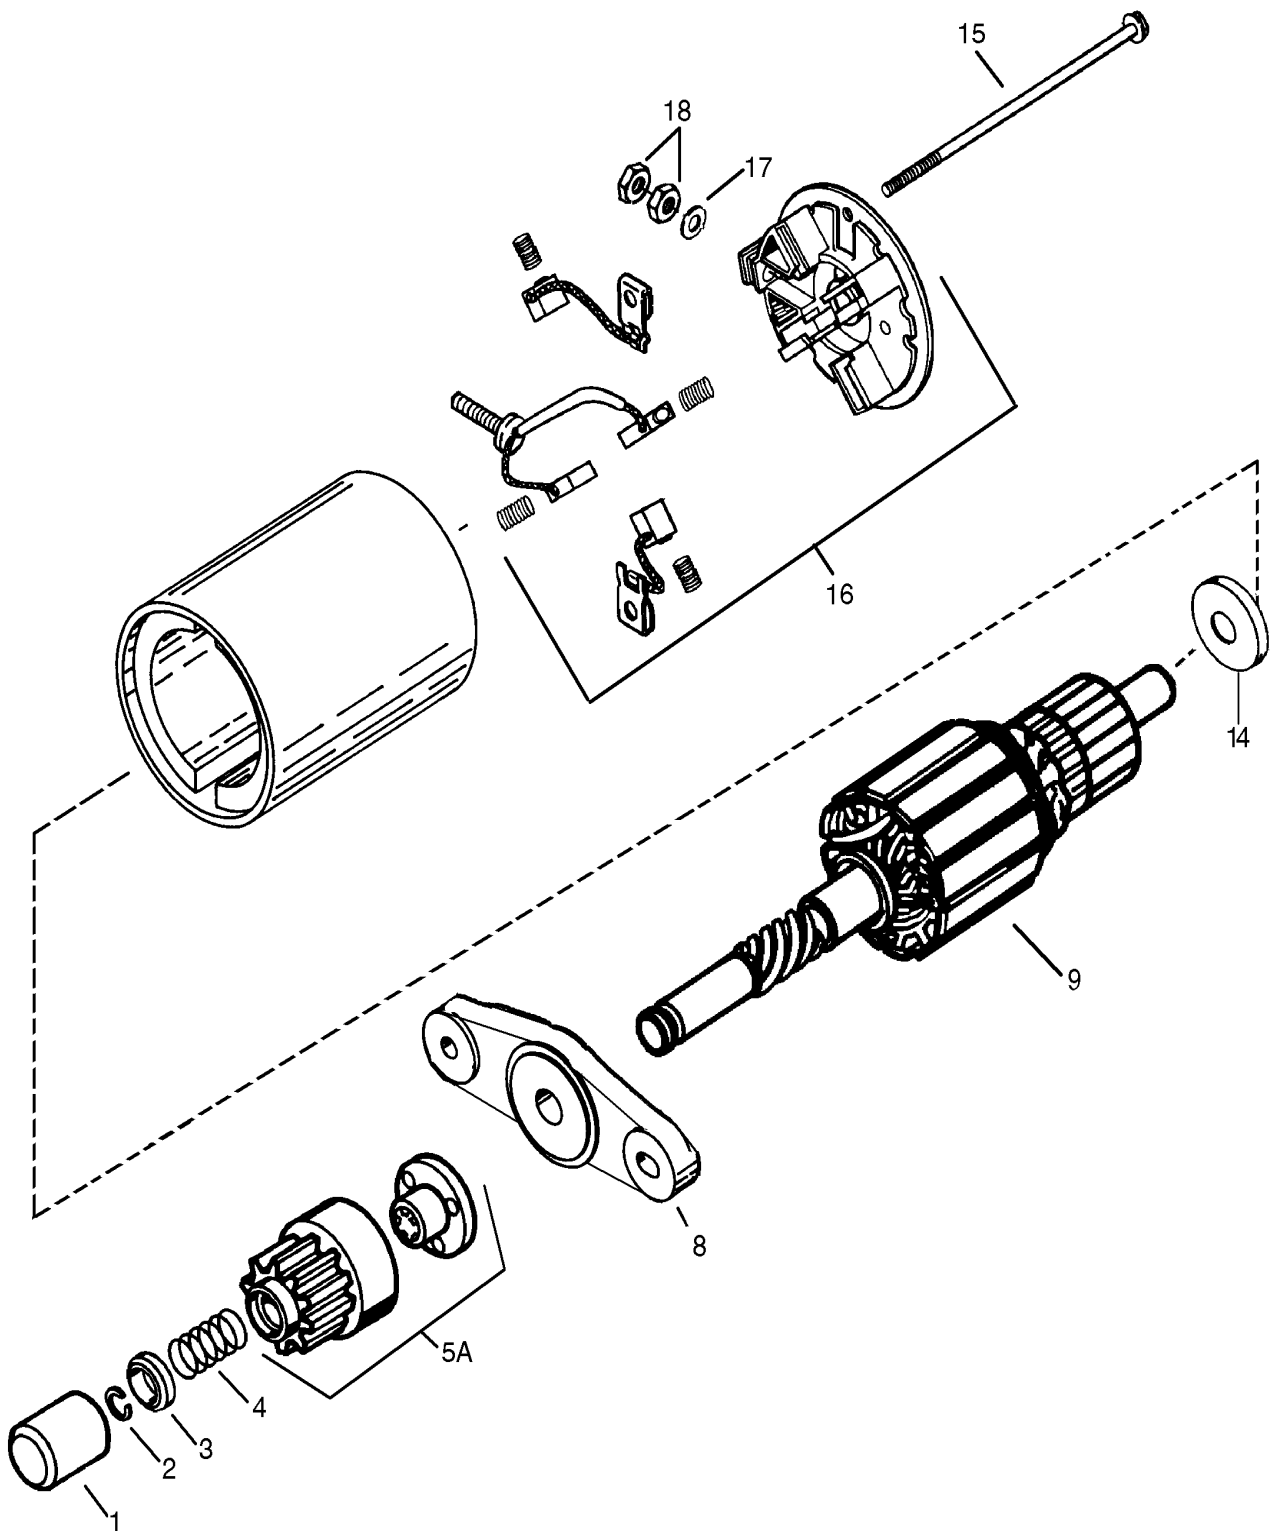

WHITE OUTDOOR 4-CYCLE ENGINE LT 15, LT 165