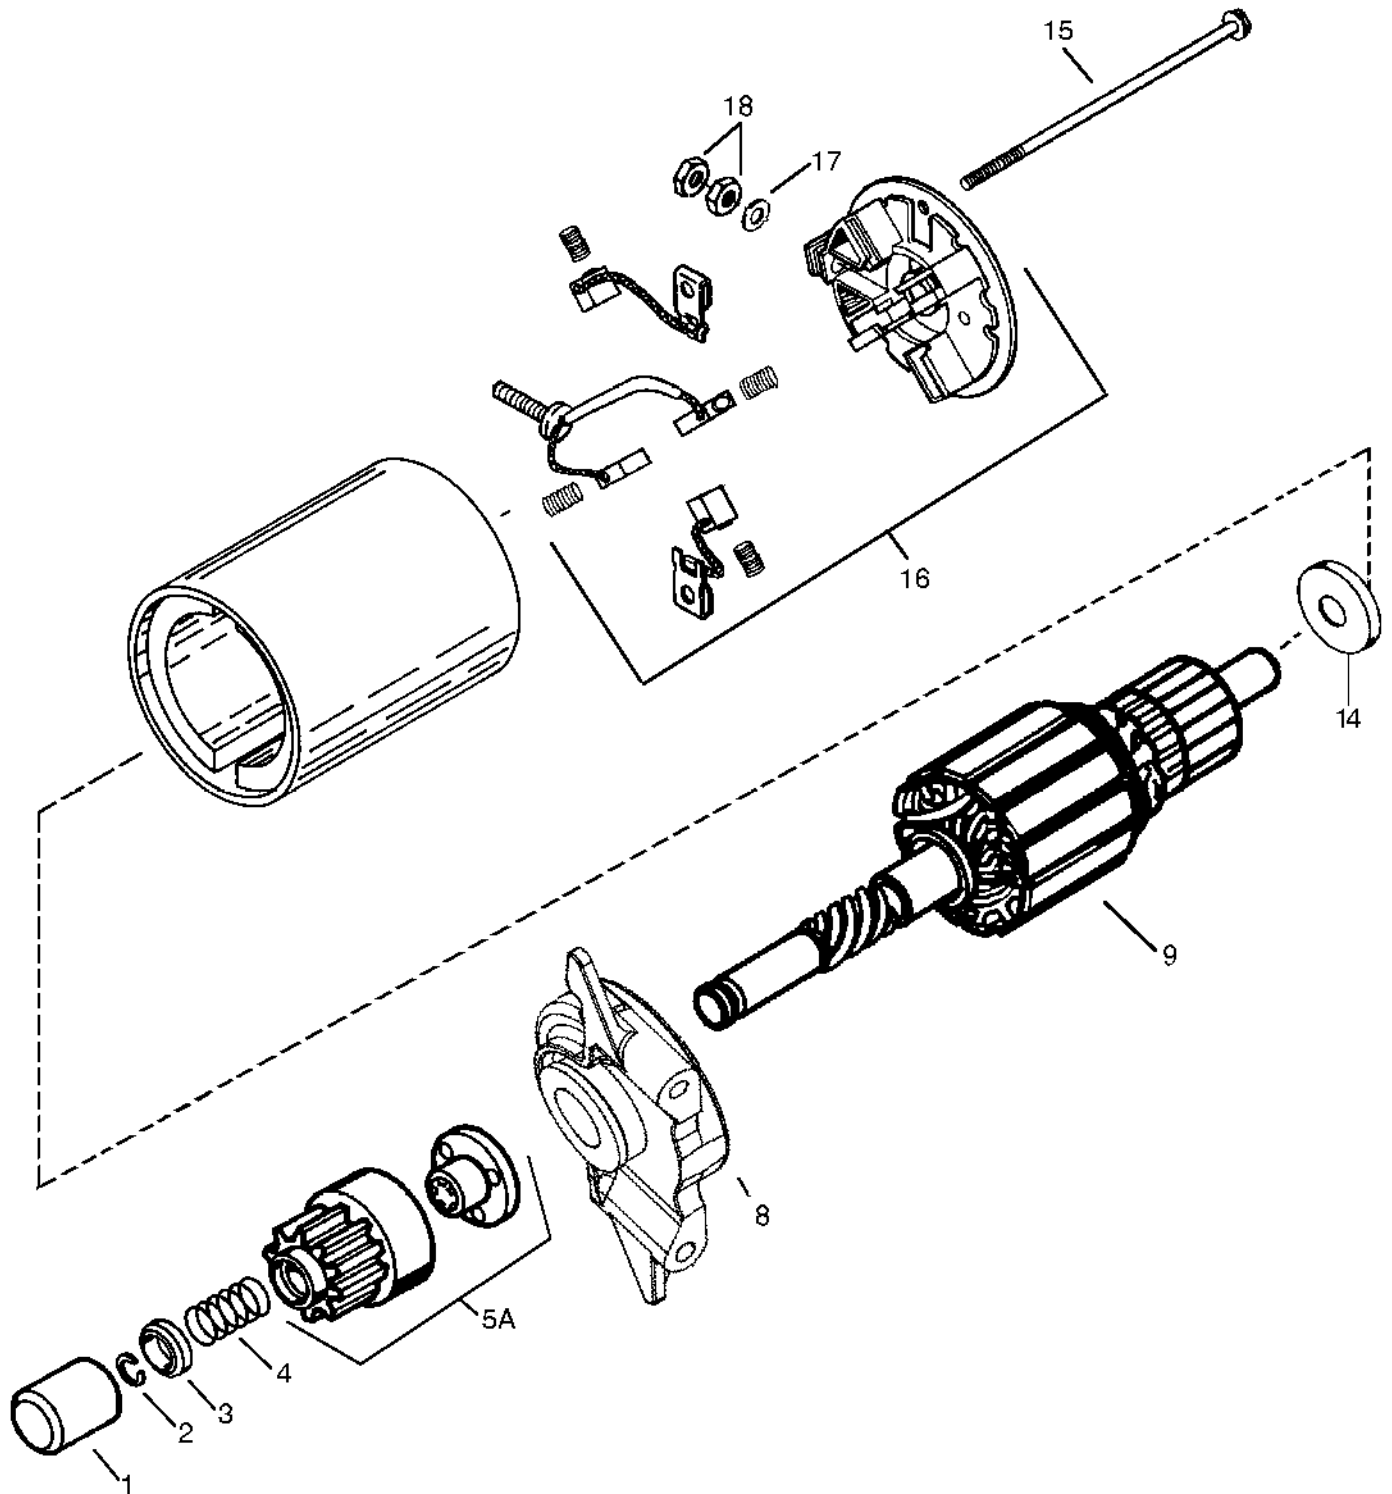

WHITE OUTDOOR 4-CYCLE ENGINE LT 1850, GT2150