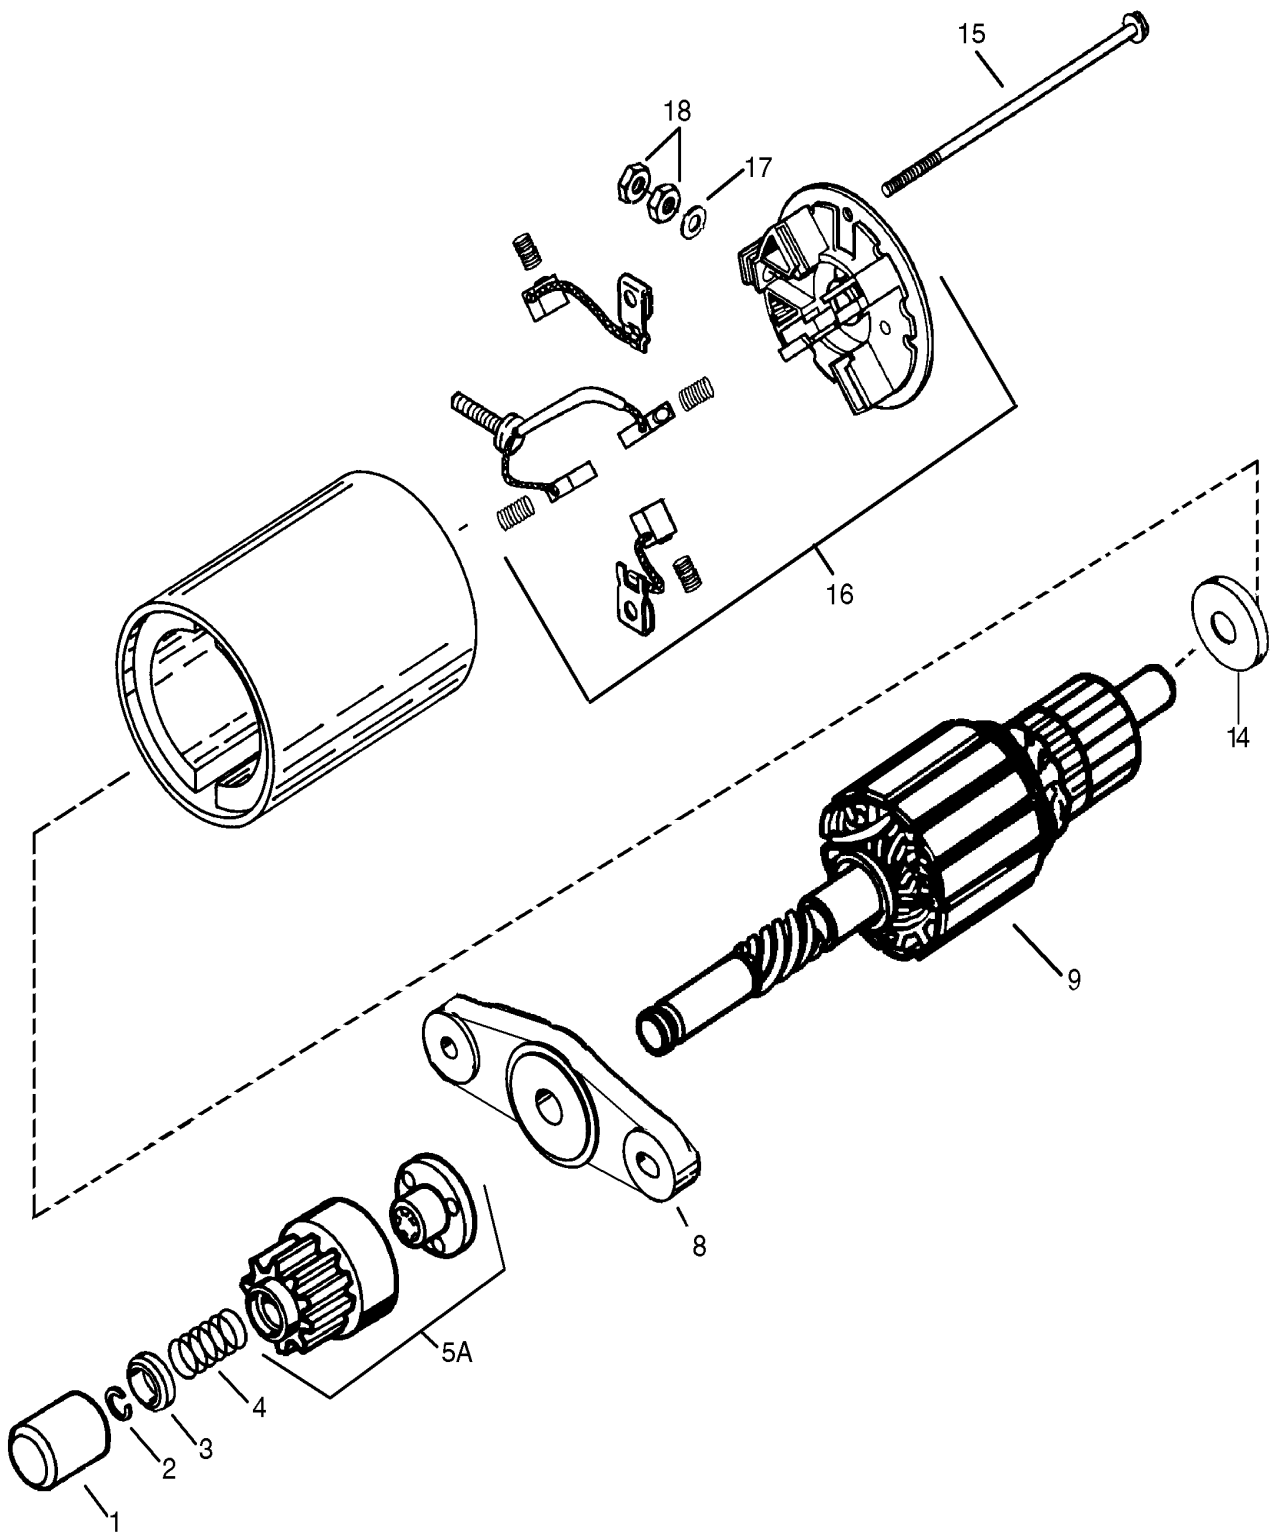

WHITE OUTDOOR 4-CYCLE ENGINE LT 1500