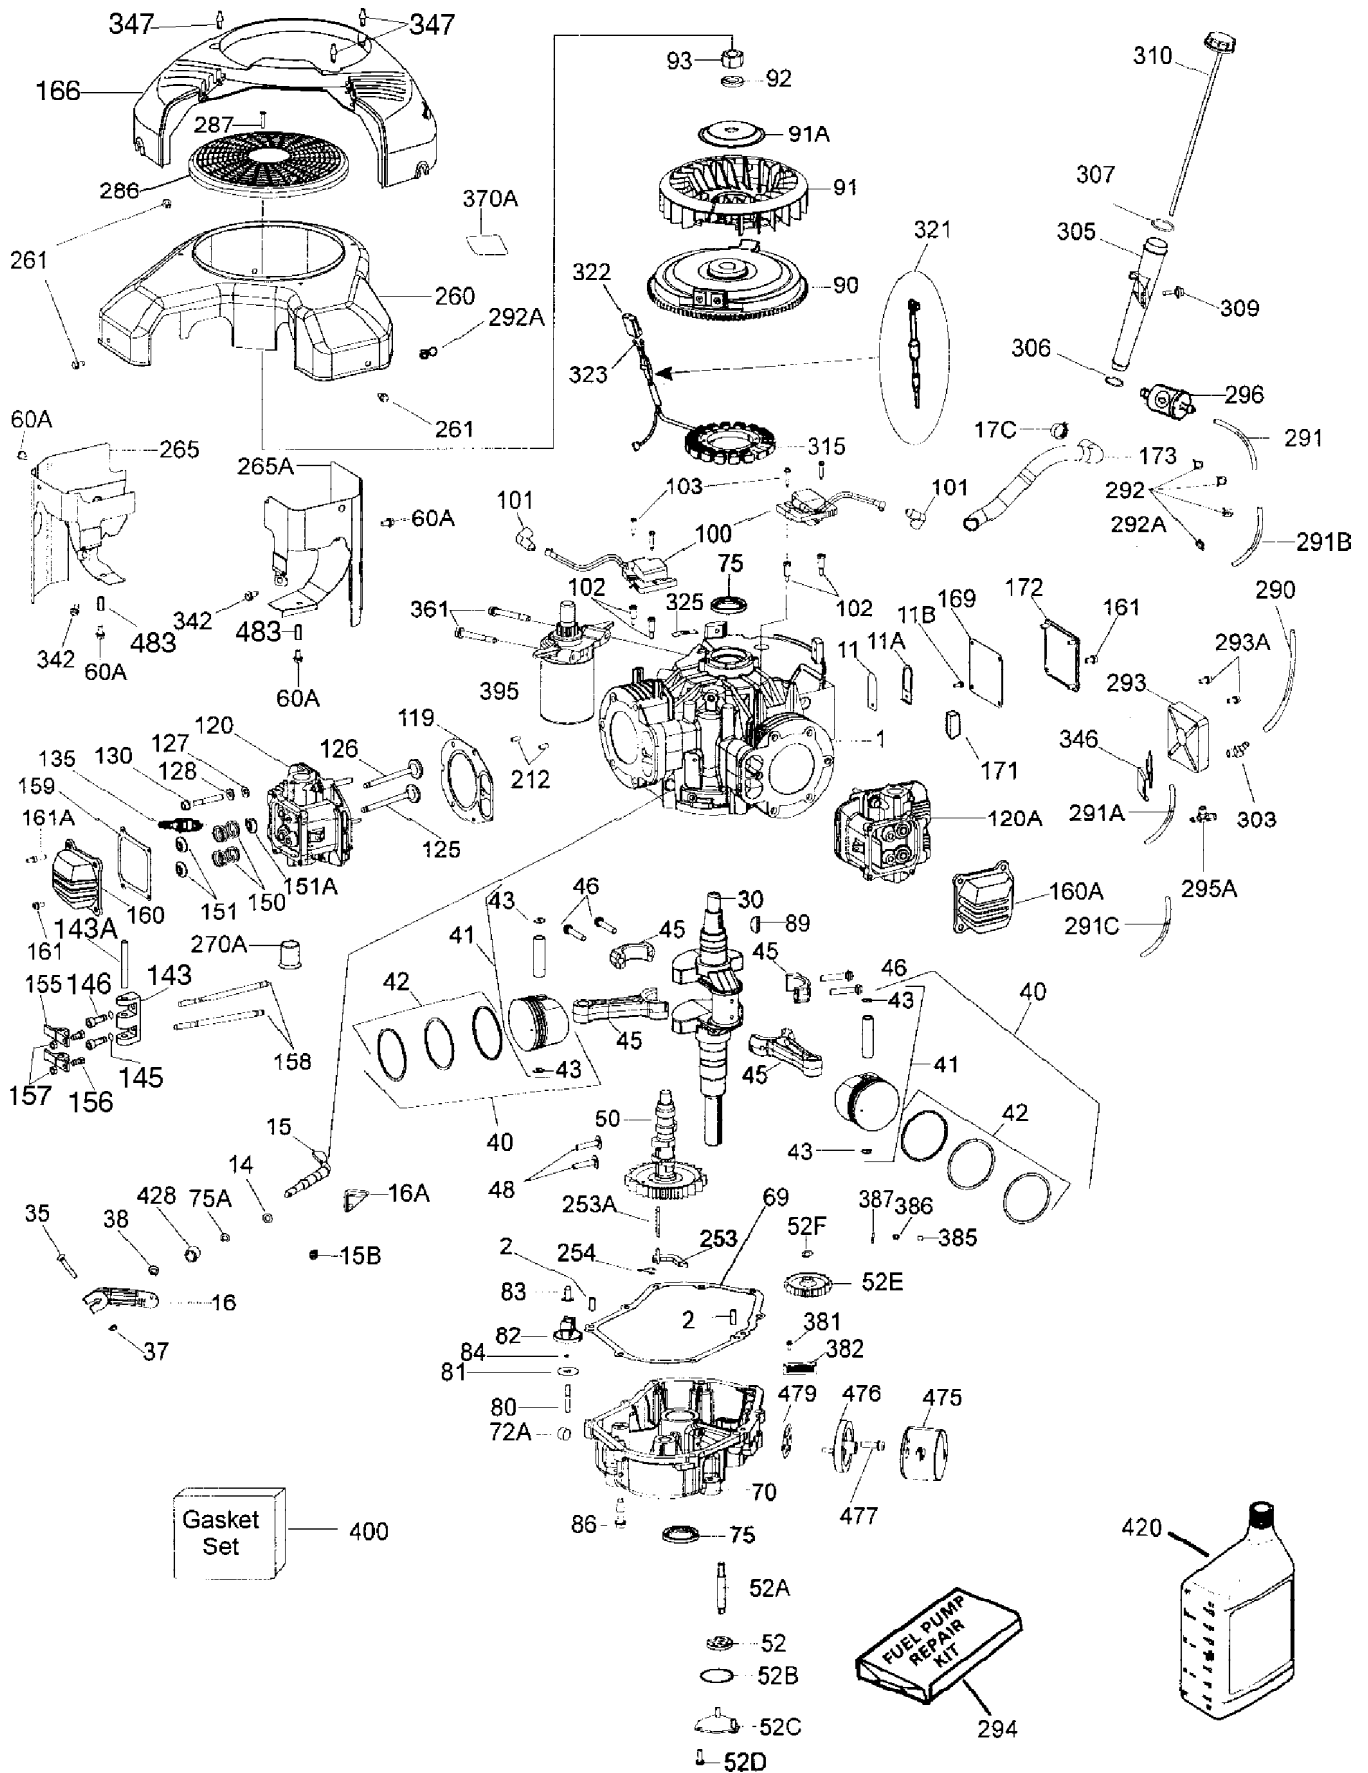

WHITE OUTDOOR 4-CYCLE ENGINE

GT 2550