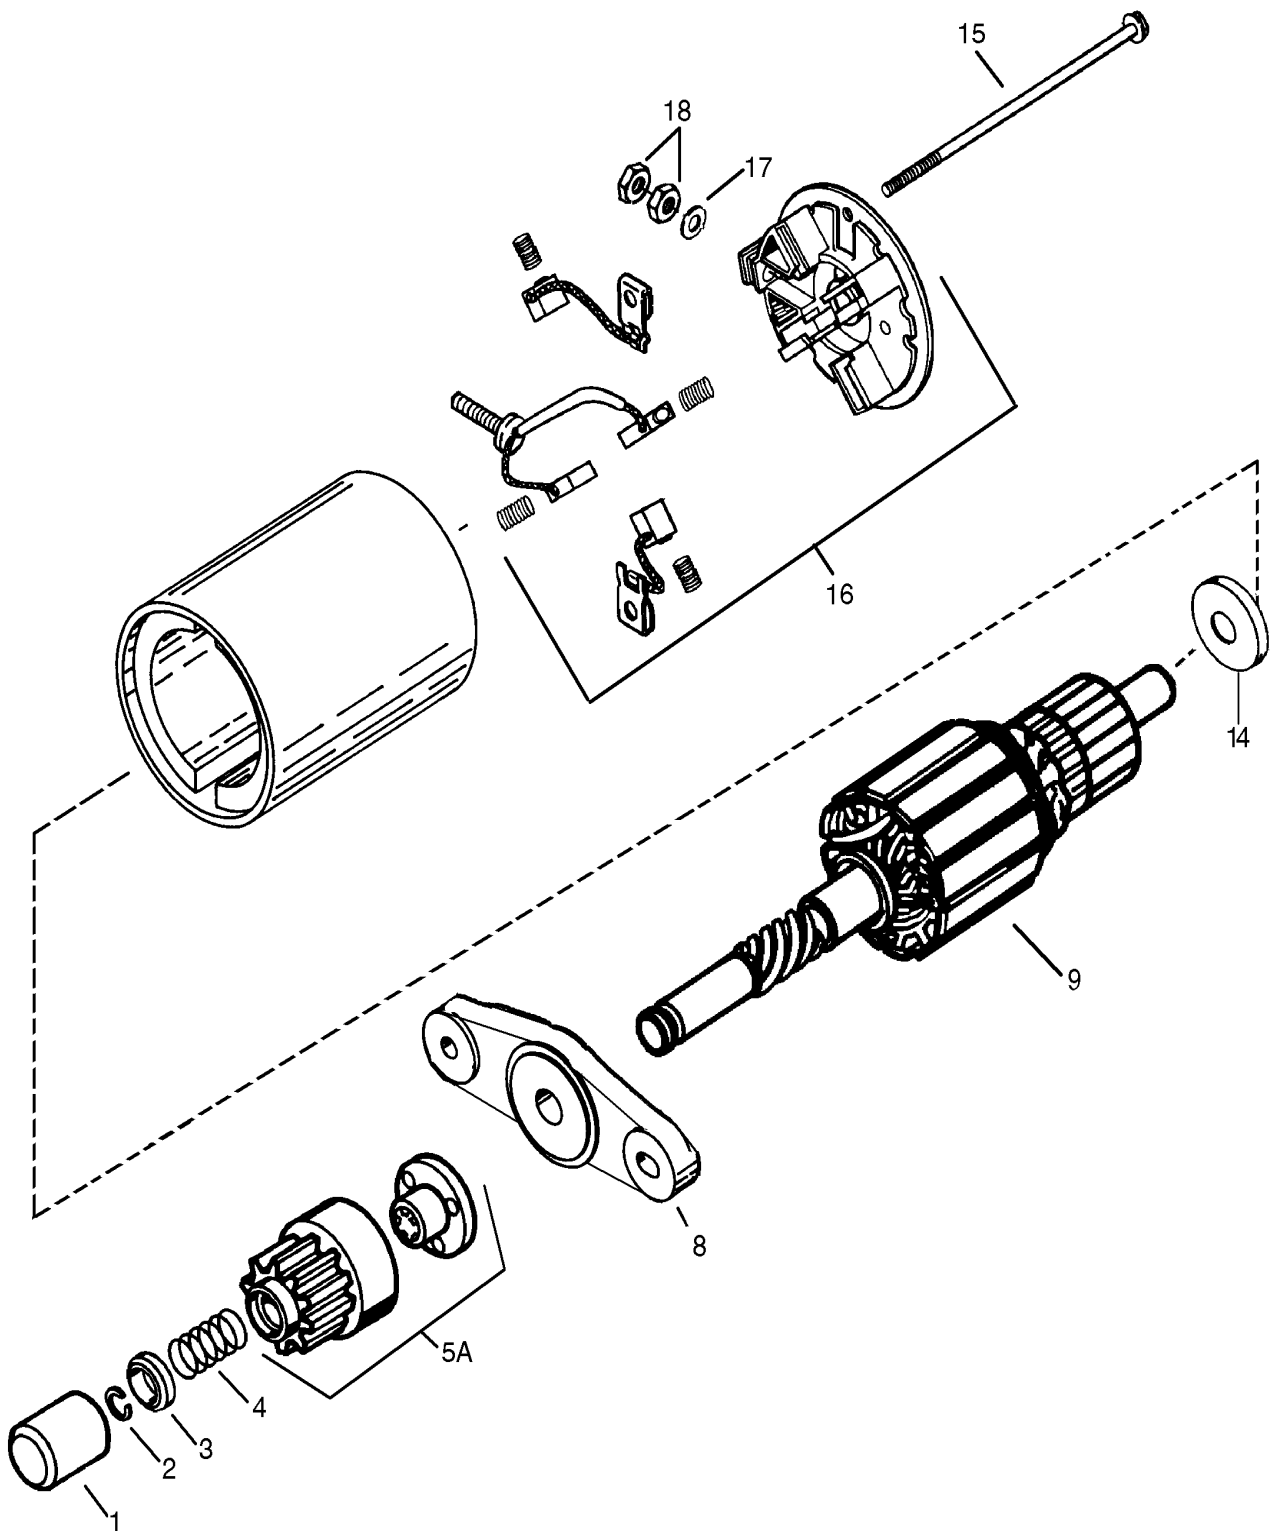

WHITE OUTDOOR 4-CYCLE ENGINE GT 2550