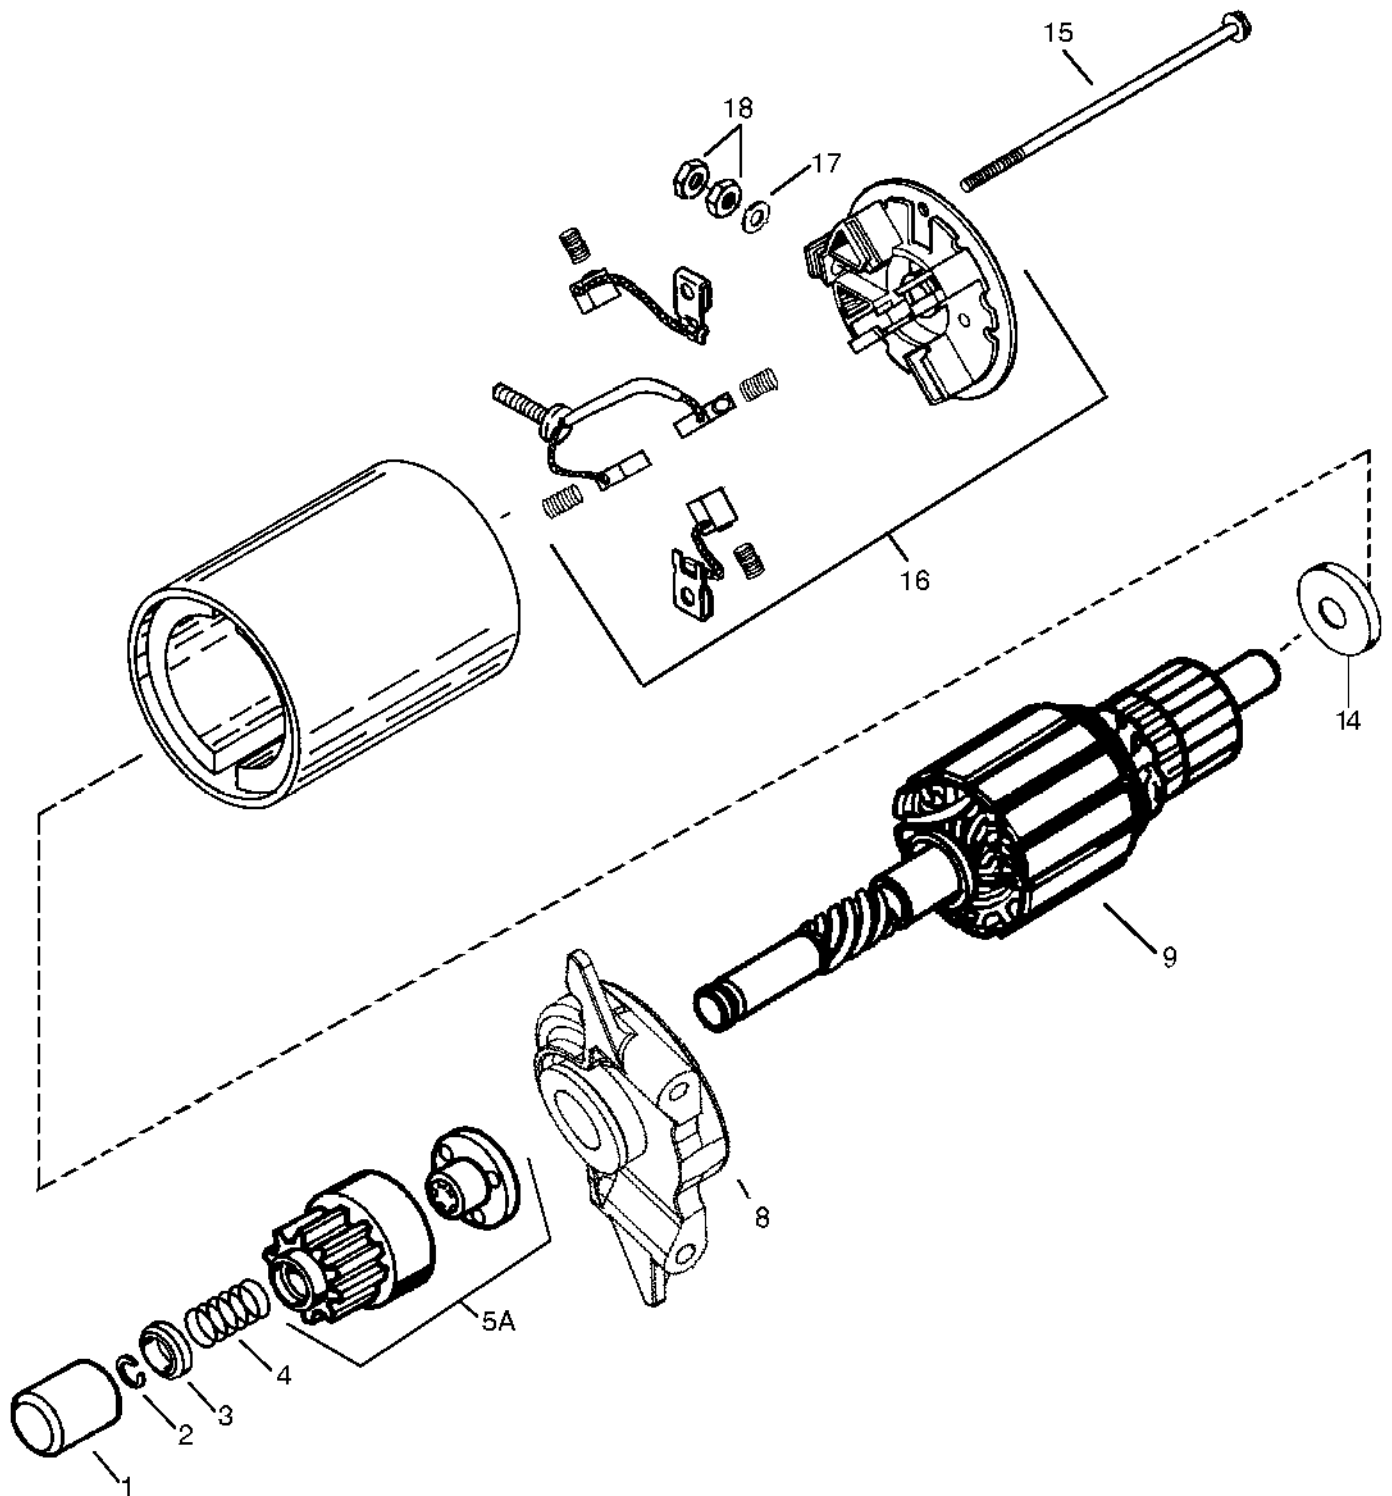

WHITE OUTDOOR 4-CYCLE ENGINE LT 1650, RD 1750