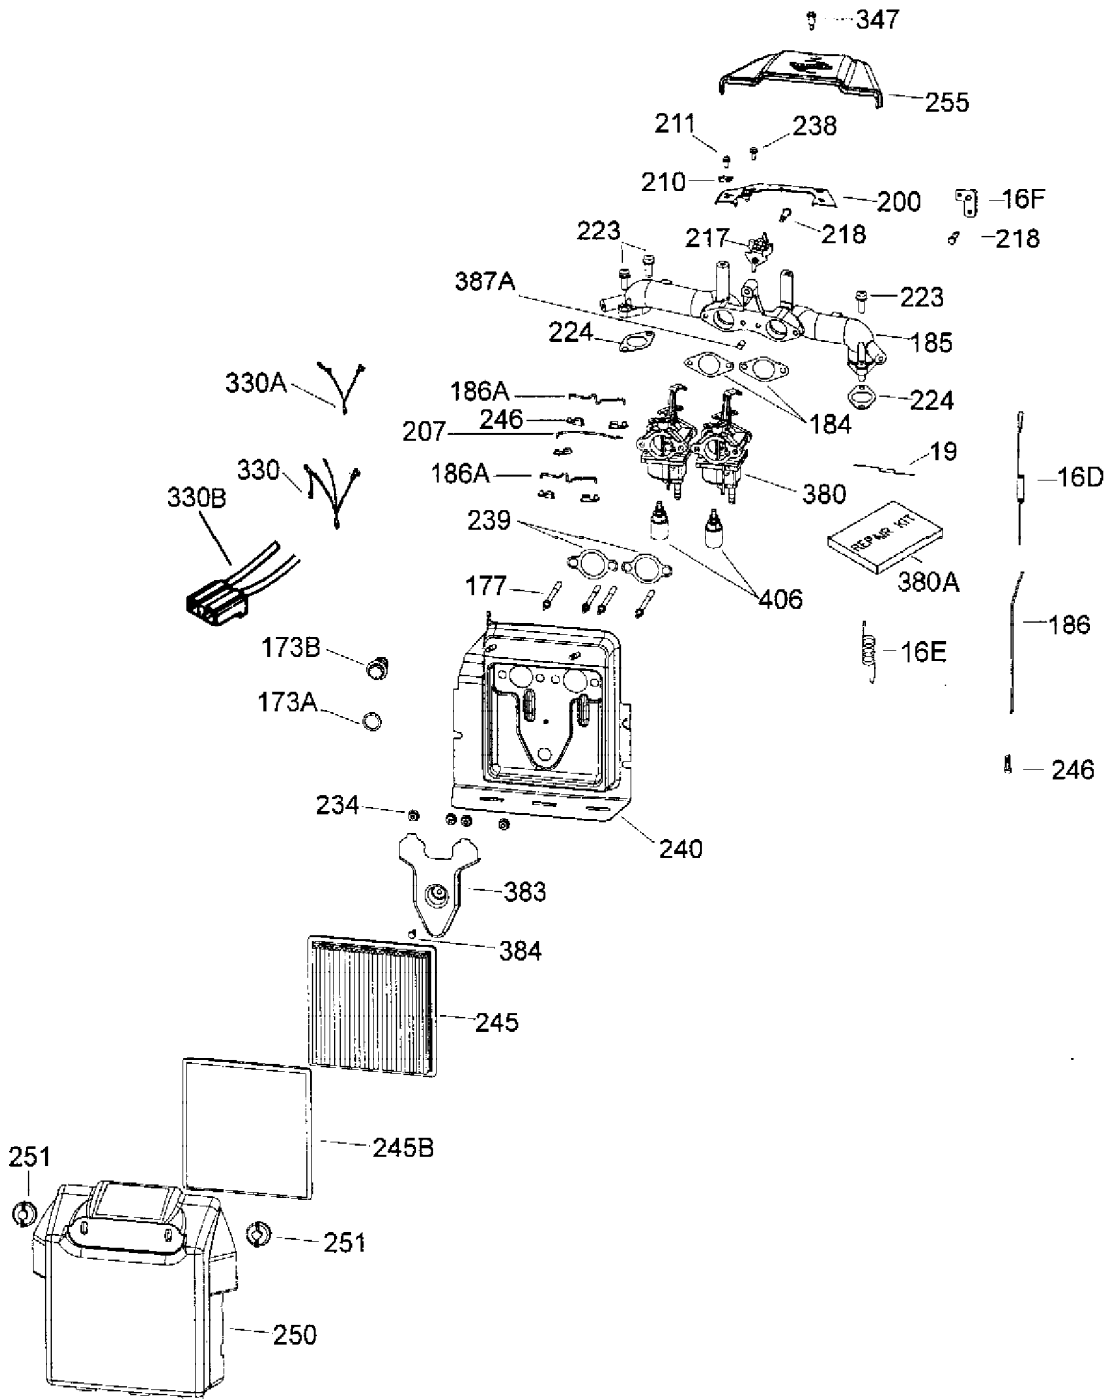

WHITE OUTDOOR 4-CYCLE ENGINE LT 15, LT 165

WHITE OUTDOOR 4-CYCLE ENGINE LT 15, LT 165

BLANK PAGE

WHITE OUTDOOR 4-CYCLE ENGINE

LT 1850, GT 2150

13A6616H190 (LT 1850), 14A6816H190 (GT 2150)

Ref #	Part #	Description	Kit
2	TC-27652	Dowel Pin	
11	TC-36302	Check Valve	
11A	TC-36303	Breather Plate	
11B	TC-650902	Screw, 10-32 x 7/16"	
14	TC-37363	Washer	
15	TC-37364	Governor Rod	
15B	TC-650738	Screw, 1/4-20 x 5/8"	
16	TC-37413	Governor Lever	
16A	TC-37414	Governor Spring Bracket	
16D	TC-37415	Governor Spring, Hi-speed	
16E	TC-37417	Governor Idle Spring	
16F	TC-37418	Bell Crank Lever	
17C	TC-37429	Breather Tube Clamp	
19	TC-37416	Throttle Spring	
30	TC-37371	Crankshaft	
35	TC-651069	Screw, Carriage 1/4-20 x 1-1/2"	
37	TC-650456	Lock Nut, 1/4-20	
38	TC-37365	Retaining Ring	
40	TC-40040	Piston, Pin & Ring Set (Std.)	
40	TC-40041	Piston, Pin & Ring Set (.010"OS)	
41	N/A	Piston & Pin Ass'y. (Std.) (Incl. 43)	
41	N/A	Piston & Pin Ass'y.(.010"OS)(Incl.43)	
42	TC-40013	Ring Set (Std.)	
42	TC-40014	Ring Set (.010"OS)	
43	TC-27888	Piston Pin Retaining Ring	
45	TC-37372	Connecting Rod Ass'y. (Incl. 46)	
46	TC-651063	Connecting Rod Bolt	
48	TC-37373	Valve Lifter	
50	TC-37374	Camshaft (MCR)	
52	TC-37305	Oil Pump Ass'y.	
52A	TC-37382	Oil Pump Shaft	
52B	TC-36333	"O" Ring	
52C	TC-36334	Oil Pump Cover (Incl. 52B)	
52D	TC-650888	Screw, T-30 1/4-20 x 43/64"	
52E	TC-37383	Oil Pump Gear	
52F	TC-37384	Oil Pump Gear Retaining Ring	
60A	TC-650773	Screw, 1/4-20 x 1/2"	
69	TC-37377	Mounting Flange Gasket	P
70	TC-37378	Mounting Flange (Incl. 72,72A,75,80,381-387)	
72C	TC-37651	Oil Drain Valve	
75	TC-36301	Oil Seal (1 in Ref 1, 1 in Ref 70)	
75A	TC-37369	Oil Seal (Governor Shaft)	
80	TC-37379	Governor Shaft	
81	TC-37381	Washer (Governor Shaft)	
82	TC-37380	Governor Gear Ass'y.	