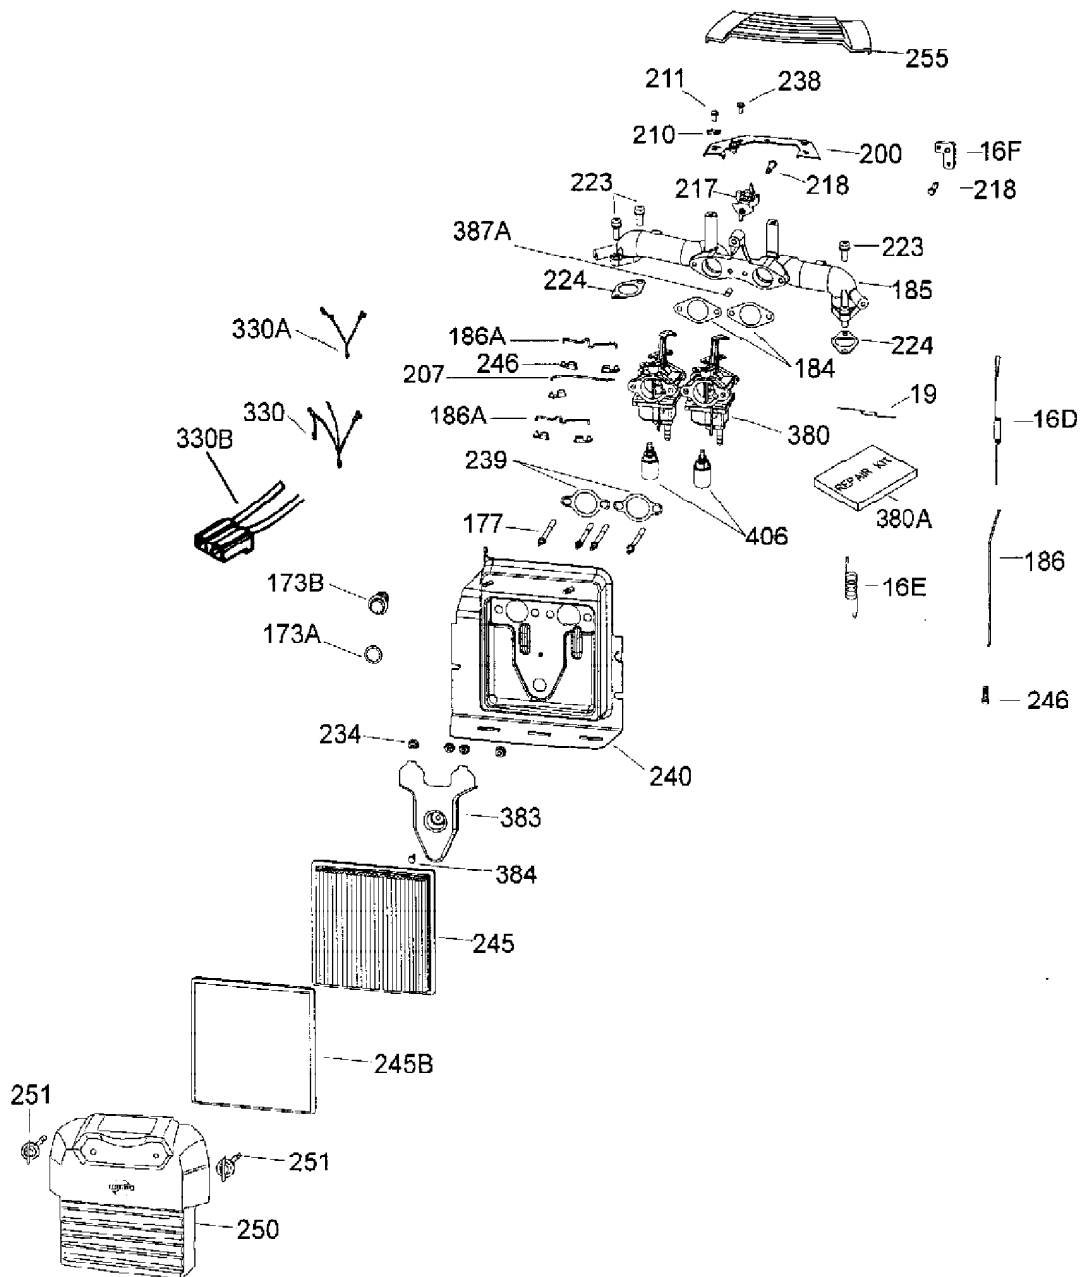

WHITE OUTDOOR 4-CYCLE ENGINE

GT 2550