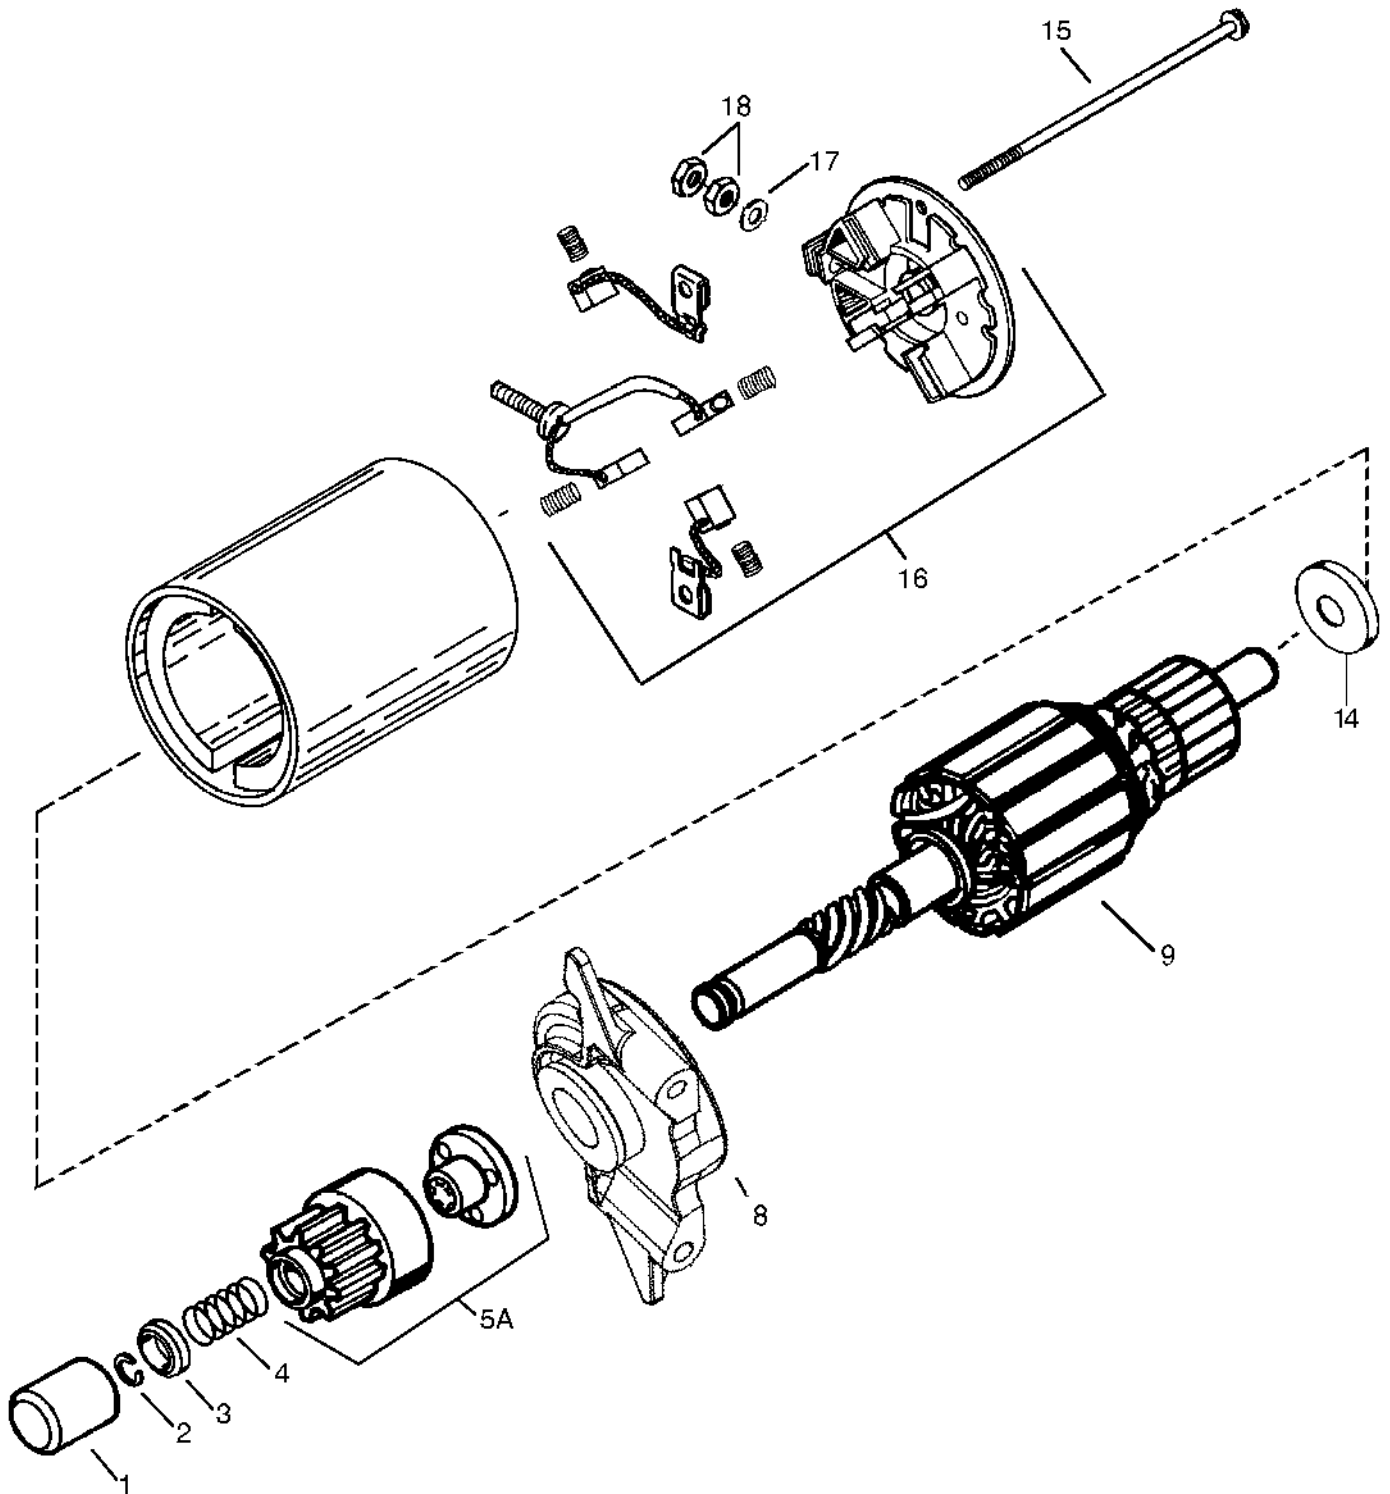

WHITE OUTDOOR 4-CYCLE ENGINE LT 1650, RD 1750