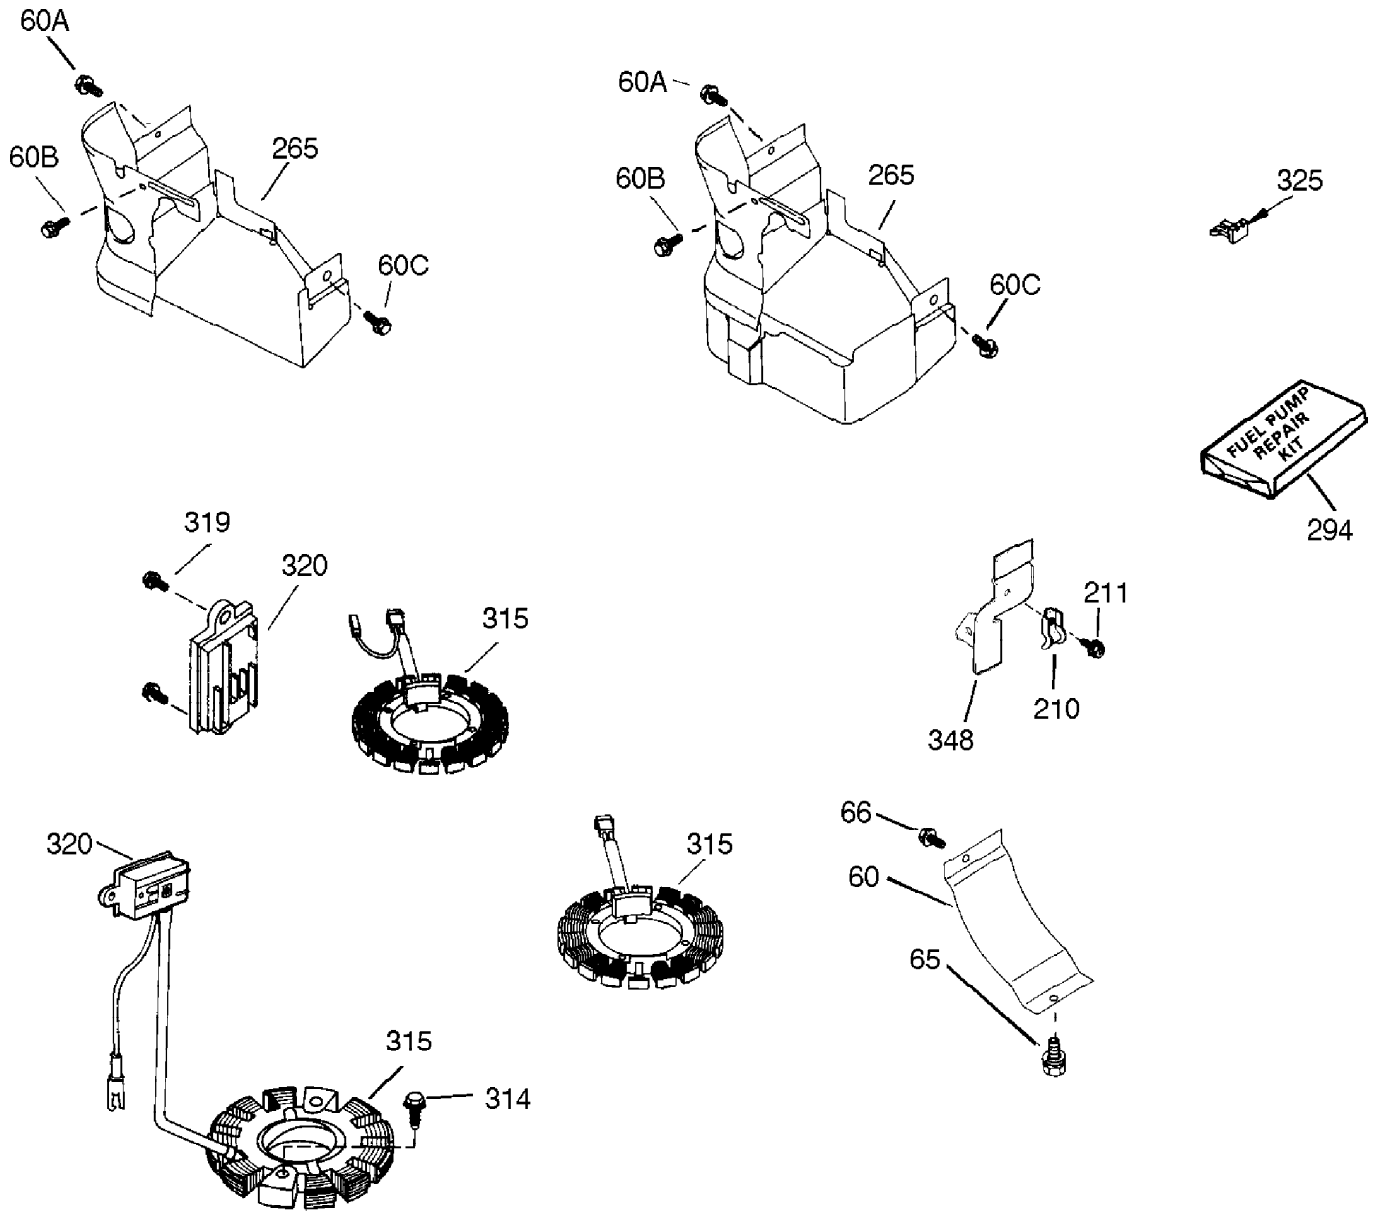

13A2682F190 (LT 15), 13A2693G190 (LT 165)

Ref.	Part #	Description	Kit
1	TC-37526A	Cylinder (Incl. 2, 11B, 20, 72B, & 314)	
2	TC-27652	Dowel Pin	
11	TC-36302	Check Valve	
11A	TC-36303	Breather Plate	
11B	TC-650902	Screw, 10-32 x 7/16"	
14	TC-651052	Washer	
15	TC-37754	Governor Rod	
16	TC-37758	Governor Lever	
17	TC-29916	Governor Lever Clamp	
18	TC-651028	Screw, T-15, 8-32 x 7/16"	
19	TC-37766	Extension Spring	
20	TC-36301	Oil Seal	
28	TC-30322	Lock Nut, 8-32	
30	TC-36512	Crankshaft	
31	TC-36515	Counterbalance Gear	
35	TC-29826	Screw, 10-32 x 3/4"	
36	TC-29918	Lock Washer	
37	TC-29216	Lock Nut, 10-32	
38	TC-37109	Retaining Ring	
40	TC-36312	Piston, Pin & Ring Set (Std.)	
40	TC-36313	Piston, Pin & Ring Set (.010" OS)	
40	TC-36314	Piston, Pin & Ring Set (.020" OS)	
41	N/A	Piston & Pin Ass'y. (Std.) . (.010" OS) . (.020" OS) (Incl. 43)	
42	TC-36315	Ring Set (Std.)	
42	TC-36316	Ring Set (.010" OS)	
42	TC-36317	Ring Set (.020" OS)	
43	TC-35772	Piston Pin Retaining Ring	
45	TC-36318A	Connecting Rod (Incl. 46)	
45	TC-36319A	Connecting Rod Ass'y. (.010" US) (Incl. 46)	
45	TC-36320A	Connecting Rod Ass'y. (.020" US) (Incl. 46)	
46	TC-651063	Connecting Rod Bolt	
48	TC-36321	Valve Lifter	
50	TC-36533A	Camshaft (MCR)	
51	TC-36513	Counterbalance Weight 51A TC-36514 Counterbalance Weigh	
52	TC-37305	Oil Pump Ass'y.	
52A	TC-36331	Oil Pump Shaft	
52B	TC-36333	"O" Ring	P
52C	TC-36334	Oil Pump Cover (Incl. 52B)	
52D	TC-650888	Screw, T-30, 1/4-20 x 43/64"	
60	TC-36361	Air Baffle	
60A	TC-650273	Screw, 5-16/18 x 17/32"	
60B	TC-650867	Screw, 10-24 x 1/2"	
60C	TC-650737	Screw, 1/4-20 x 1/2"	
65	TC-30063	Screw, T-30, 1/4-20 x 1/2"	
66	TC-650737	Screw, 1/4-20 x 1/2"	