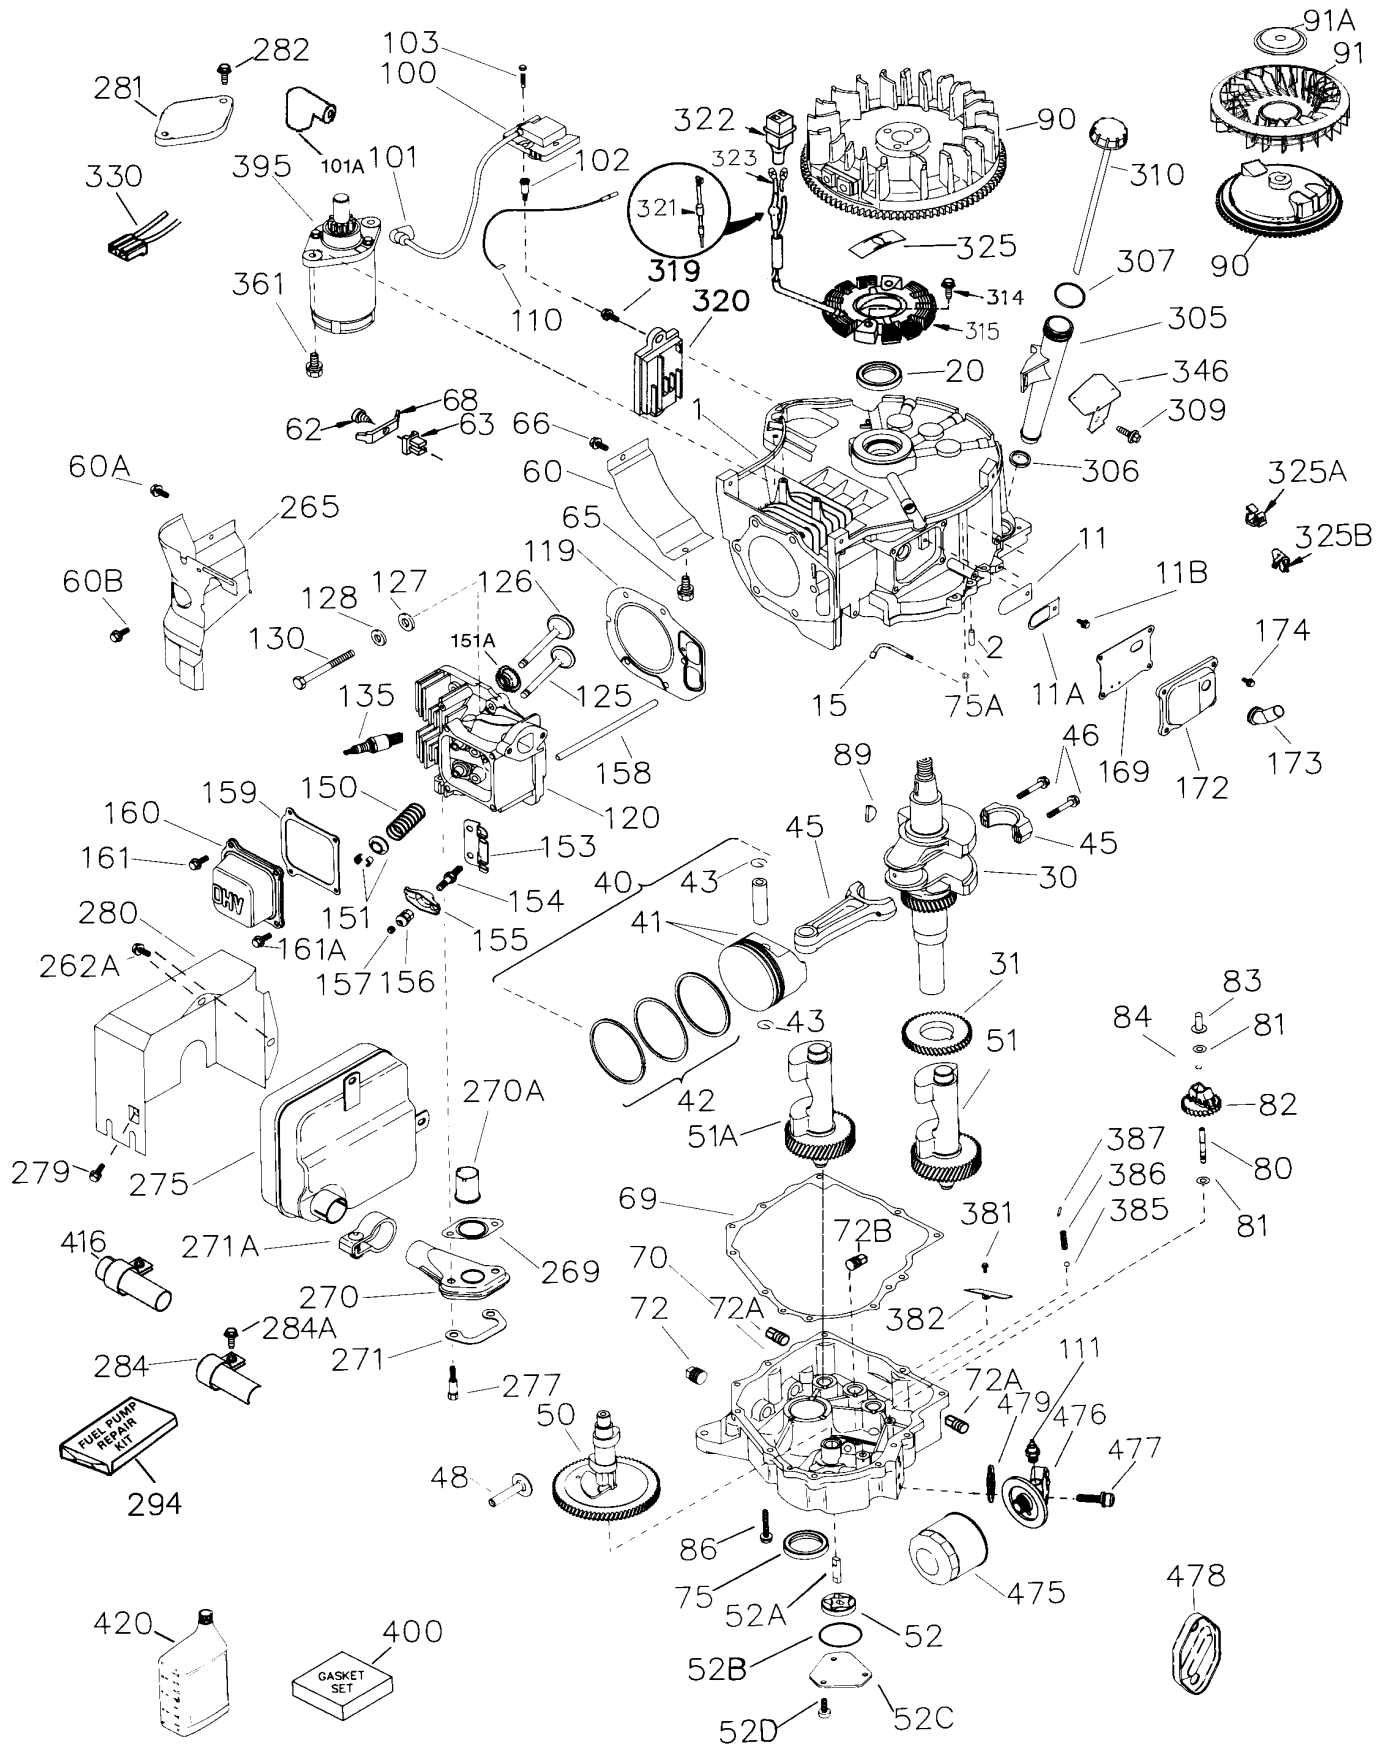

WHITE OUTDOOR 4-CYCLE ENGINE LT 1500