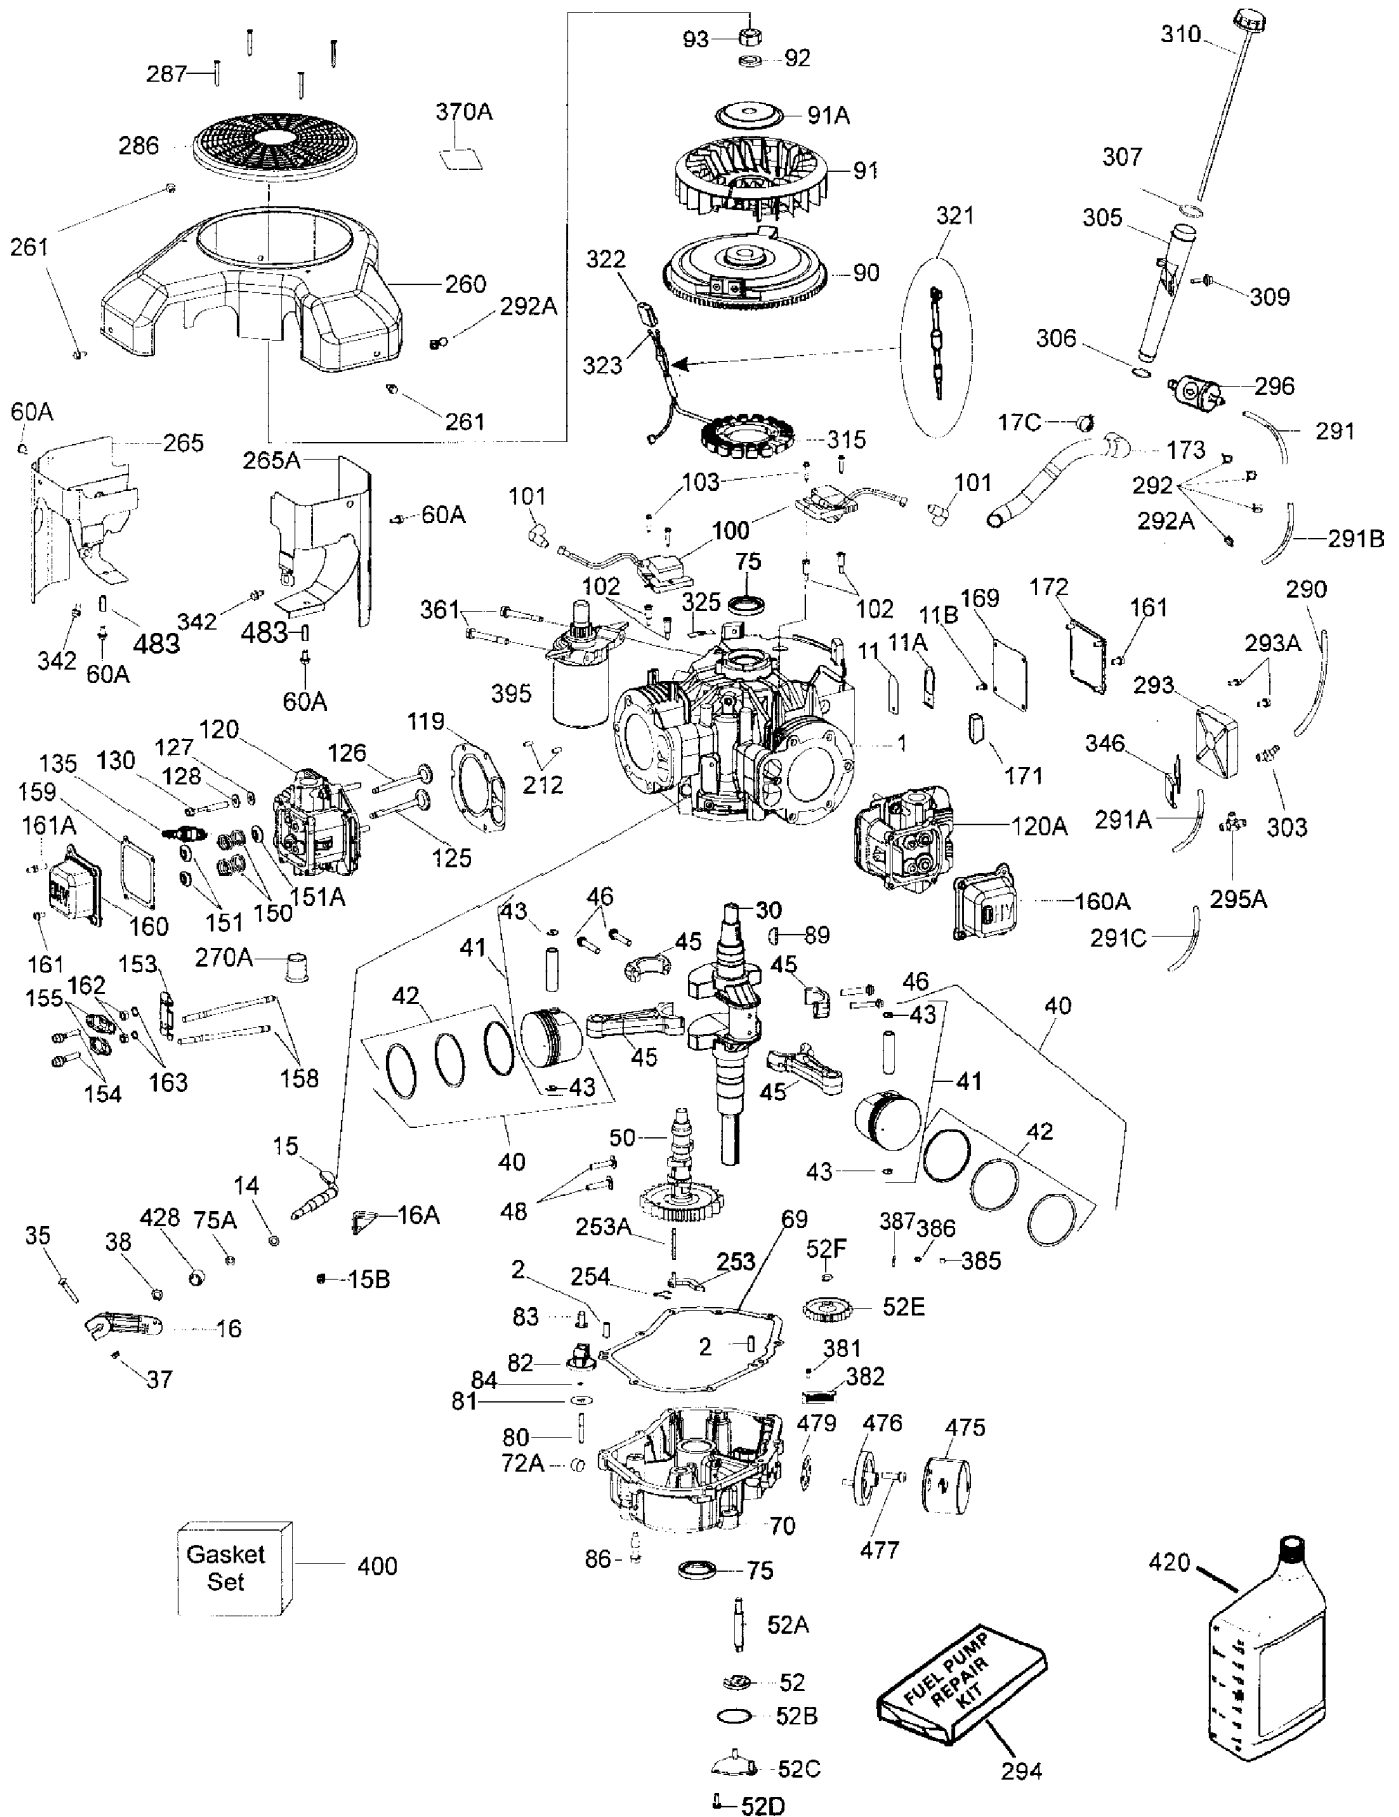

WHITE OUTDOOR 4-CYCLE ENGINE

LT 1650, RD 1750