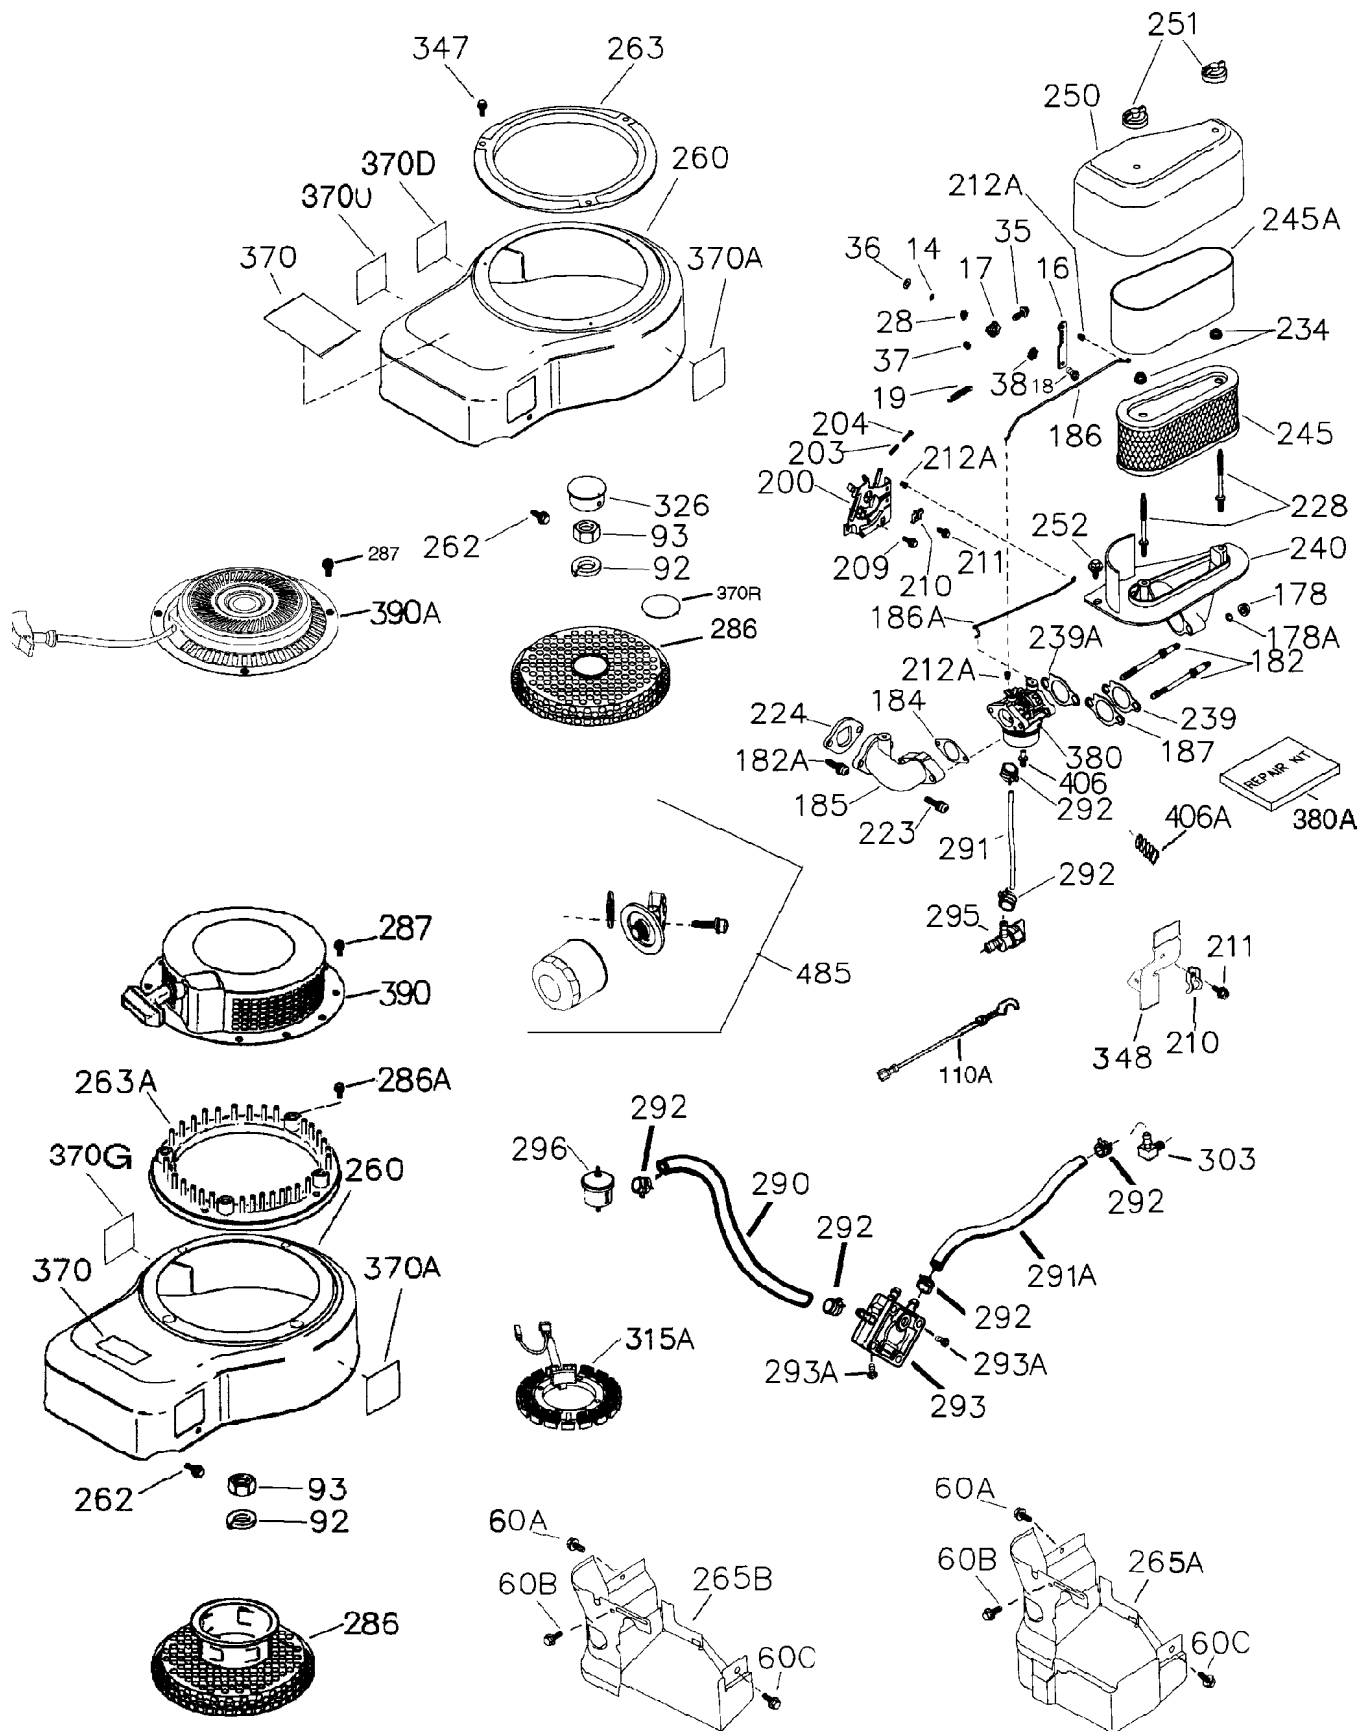

WHITE OUTDOOR 4-CYCLE ENGINE

LT 15, LT 165