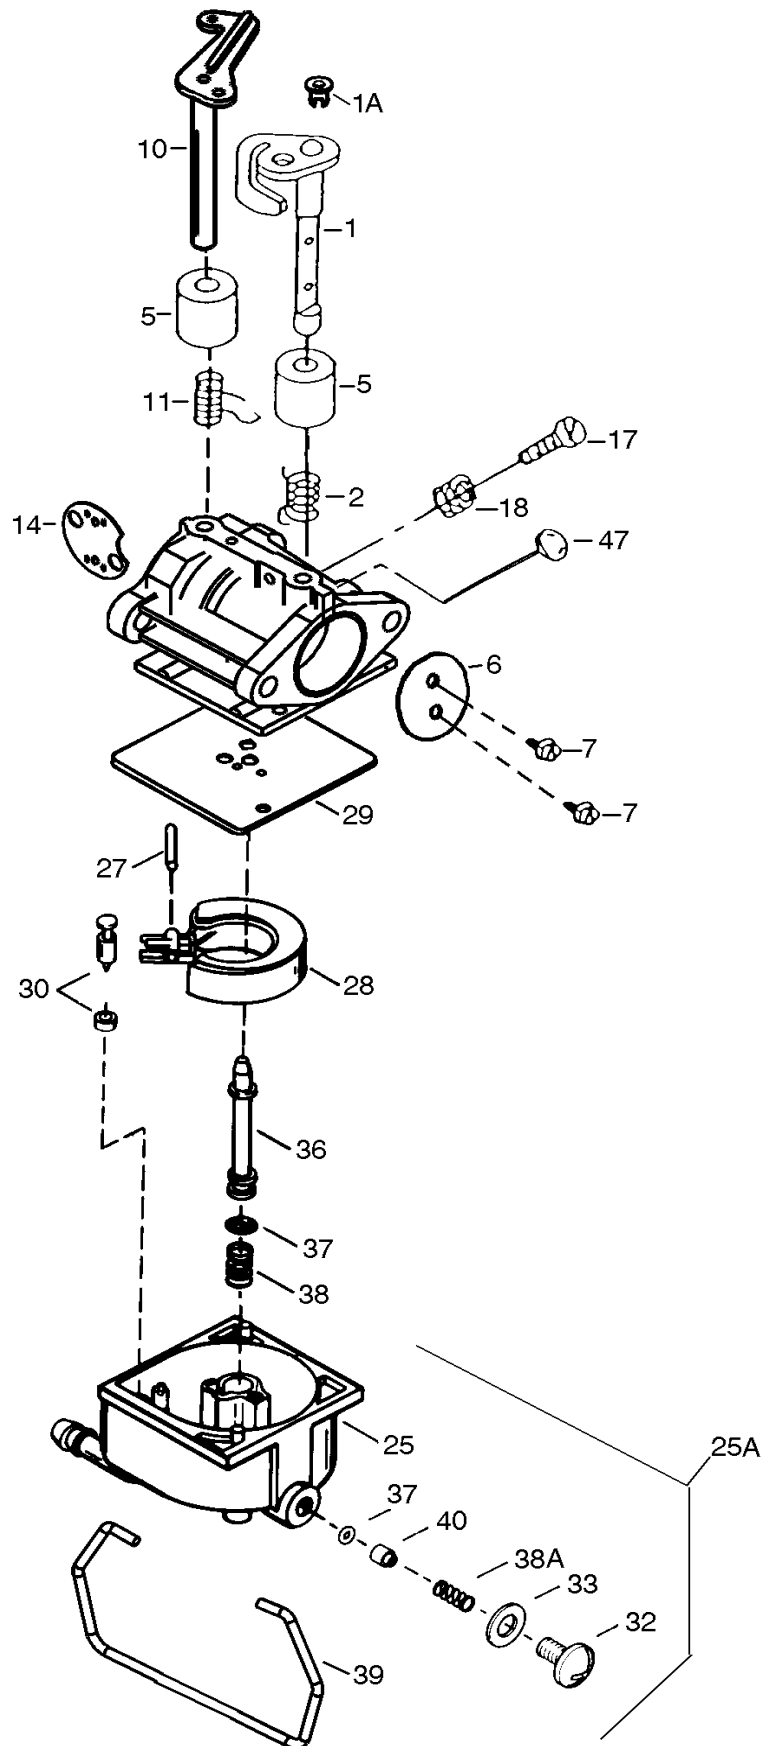

WHITE OUTDOOR 4-CYCLE ENGINE LT 1500