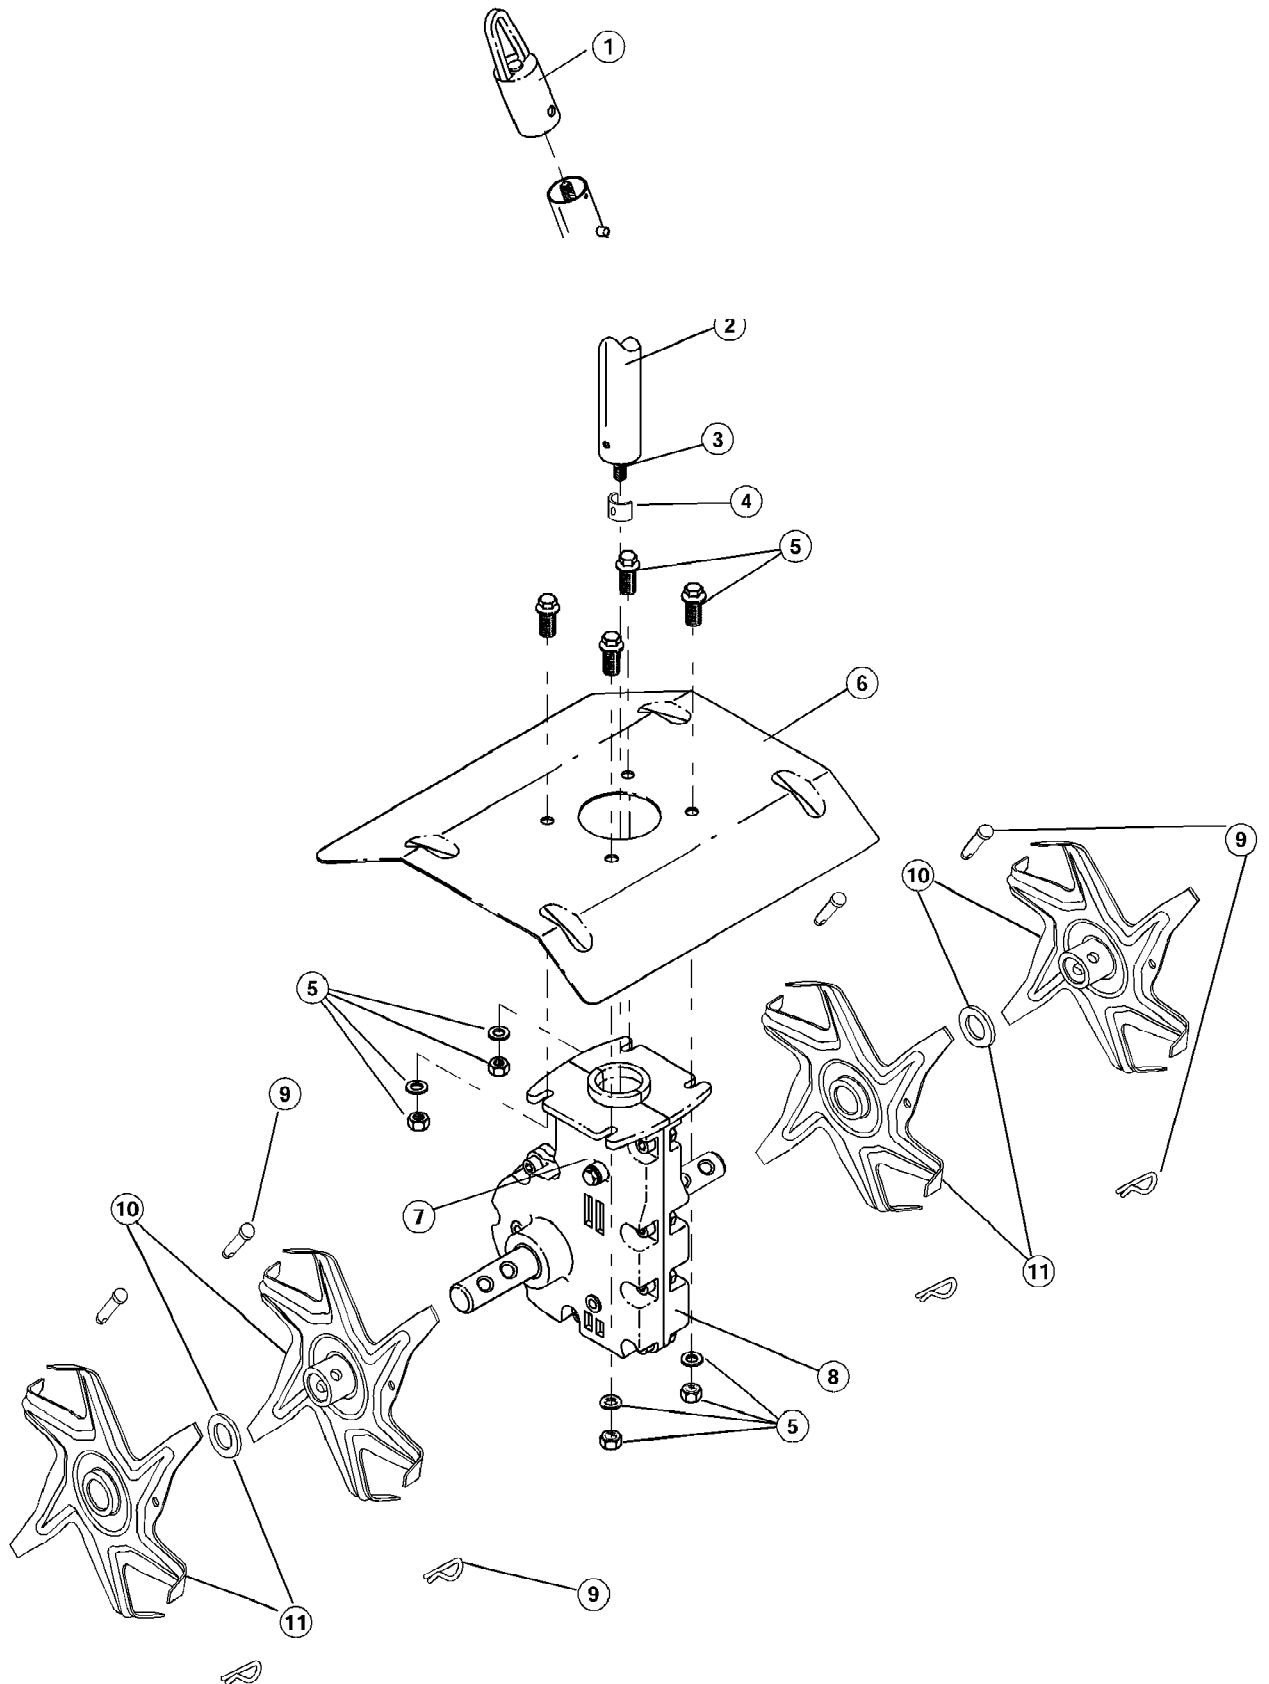

TBGC 41AJGC-C063
Garden Cultivator Add-On

TBGC 41AJGC-C063
Garden Cultivator Add-On

Page 2 of 2

Ref #	Part Number	Qty	S/P/F	Description
1	791-612605	1	/P	Accessory Hanger
2	791-180916	1		Drive Shaft Housing Assembly
3	791-613300	1		Flexible Drive Shaft
4	753-04078	1		Retainer Sleeve
5	753-04266	1	/P	Guard Mounting Hardware Set
6	753-1216	1	/P	Guard
7	791-180288	1	/P	Bolt
8	791-147474	1	S	Gear Box Assembly
9	791-147473	1		Tine Fastener Assembly
10	791-182729	1	/P	Tine Assembly (Left Outer or Right Inner)
11	791-182730	1	/P	Tine Assembly (Left Inner or Right Outer)