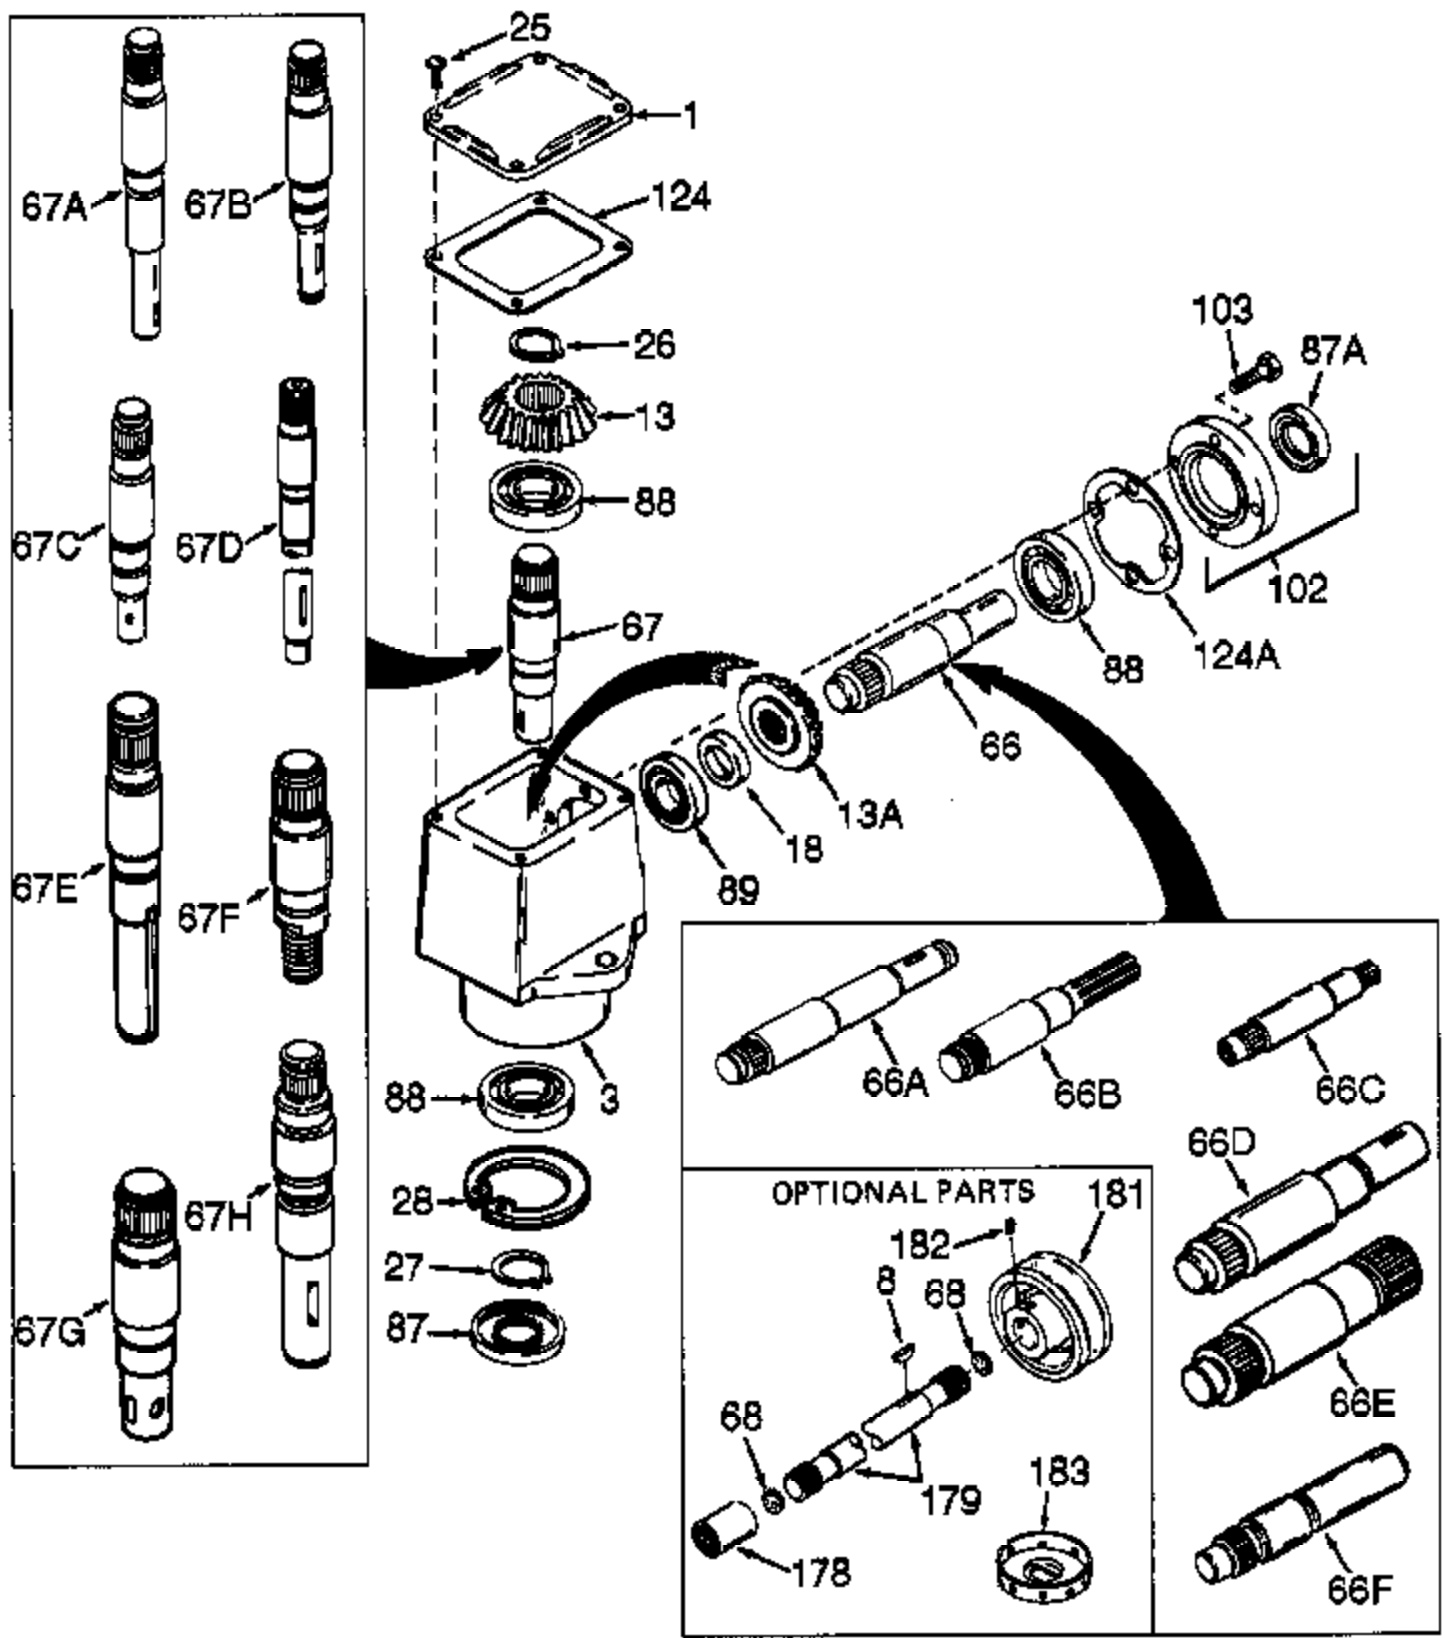

ILLUSTRATION SHOWS TYPICAL PARTS ONLY. ORDER BY PART NUMBER. PARTS NOT LISTED ARE SUPPLIED BY OEM.

Ref #	Part Number	Qty	Description
	794345		L.H. Head Assy(Incl. 1 thru 124A)
1	772035		Left Hand Cover
3	770026A		Right Angle Drive Housing
8	792057		Key (With lug extensions)
8	792047		Woodruff Key #9
13	778046		Miter Gear (22 teeth)(7/8" ID)
13A	778046		Miter Gear (22 teeth)(7/8" ID)
25	792025		Screw, 10-24 x 1/2"
26	788018		Snap Ring
27	788019		Snap Ring
66D	776229		Input Shaft (7-25/64" long)
67B	776060A		Output Shaft (4-35/64" long)
68	788039		Pelt Disc
87A	788031		Oil Seal
87	788029		Oil Seal
88	780034		Ball Bearing
89	780024		Ball Bearing
102	786029		Retainer Cap & Seal (Incl. 87A & 103)
103	792026		Screw, 1/4-20 x 7/8"
124A	788030B		Cap Gasket
124	788028		Cover Gasket
177	XXXXX		THE FOLLOWING ARE OPTIONAL PARTS:
177A	XXXXX		(Not included with head assembly.)
178	786028		Coupling (1-1/2" long)
178	786031		Coupling (1-5/16" long)
179	XXXXX		Input Connector Shaft
181	786030		Sheave (3-1/4" Dia.)
181	786059		Sheave (4" Dia.)
182	792027		Set Screw, 5/16-24 x 1/4
183	786044		Shield

RAD-4155-91 Page 2 of 2  
Peerless