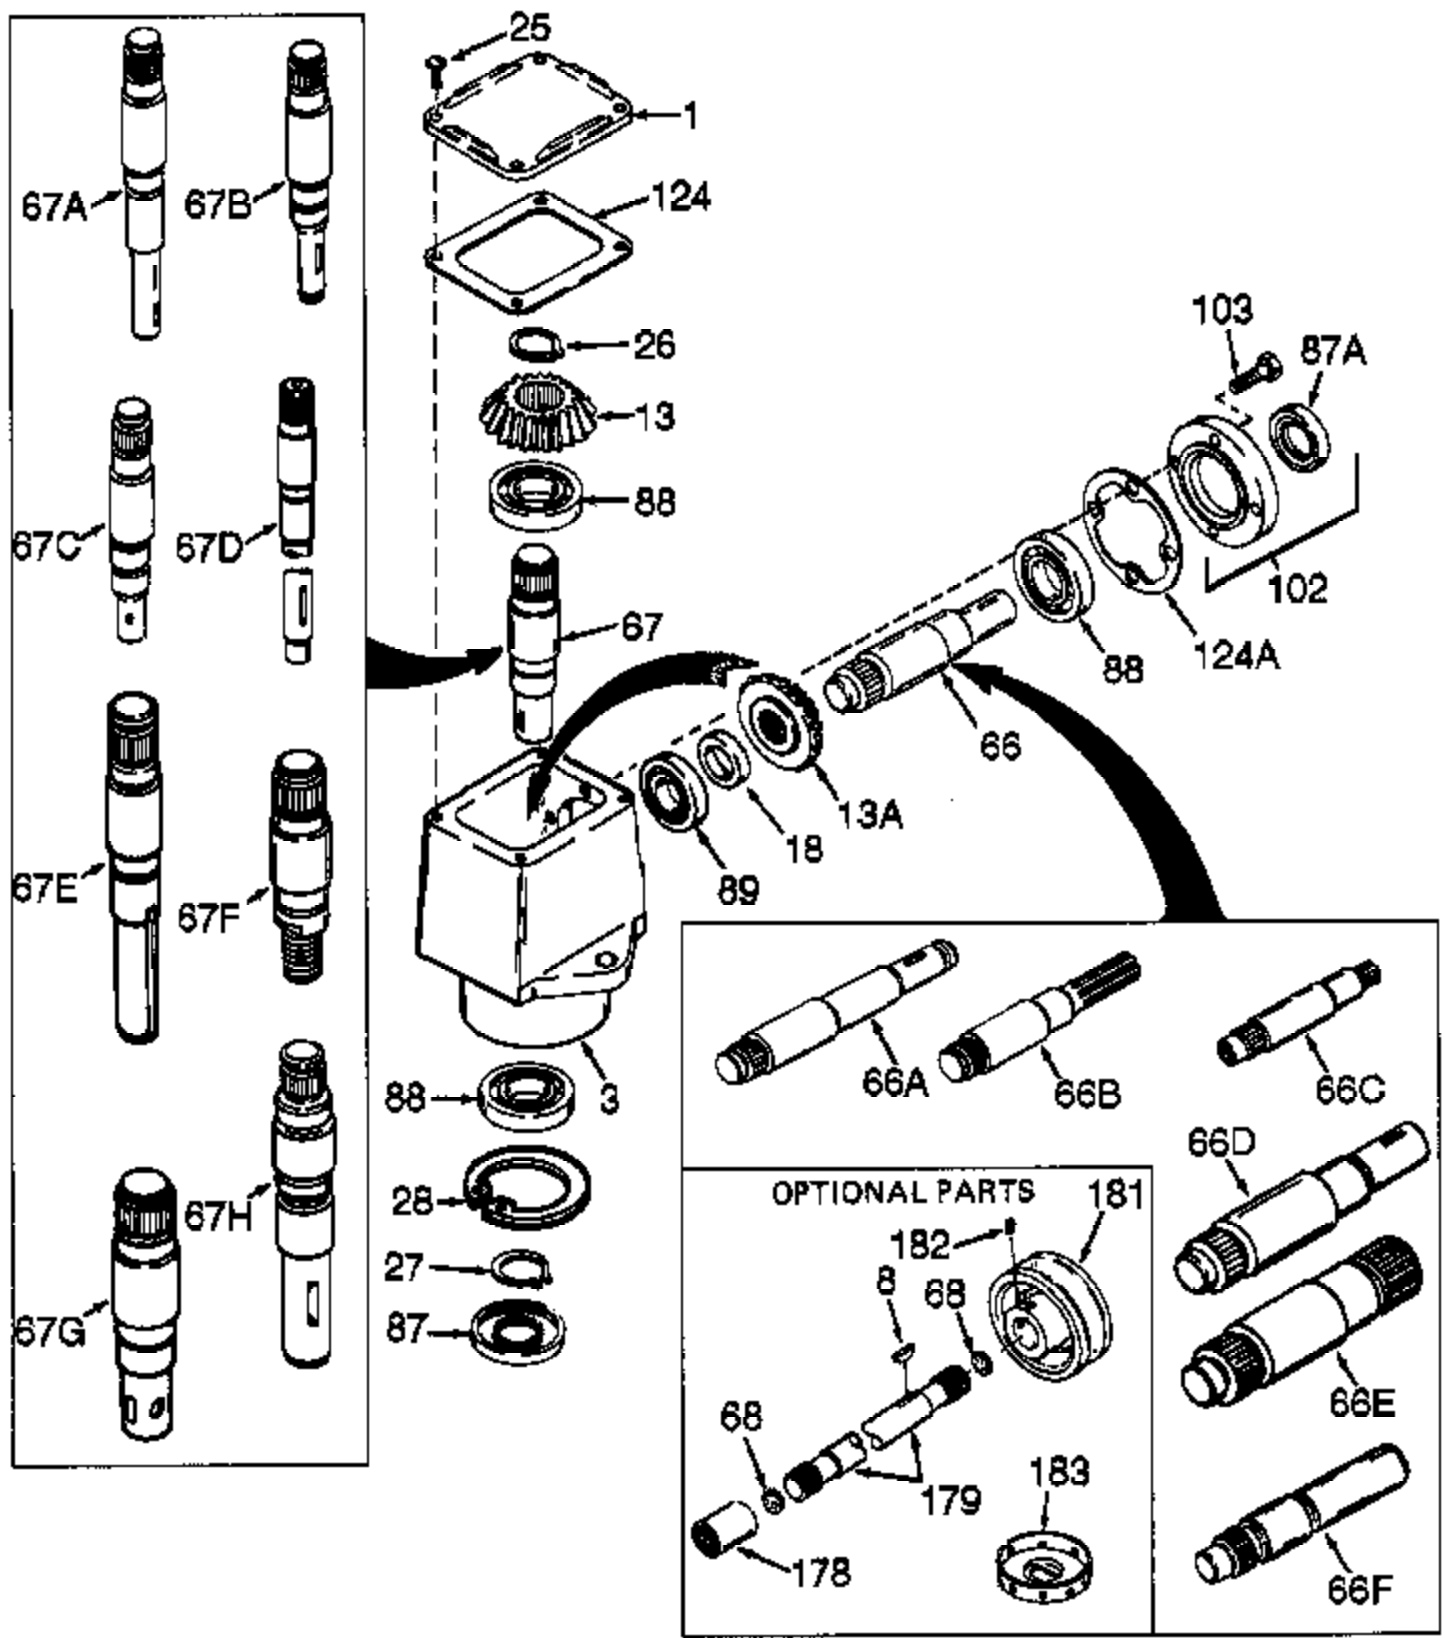

ILLUSTRATION SHOWS TYPICAL PARTS ONLY. ORDER BY PART NUMBER. PARTS NOT LISTED ARE SUPPLIED BY OEM.

Ref #	Part Number	Qty	Description
1	772035		Left Hand Cover
3	770026A		Right Angle Drive Housing
8	792057		Key (With lug extensions)
8	792047		Woodruff Key #9
13A	778046		Miter Gear (22 teeth)(7/8" ID)
13	778046		Miter Gear (22 teeth)(7/8" ID)
25	792025		Screw, 10-24 x 1/2"
26	788018		Snap Ring
27	788019		Snap Ring
66	776125		Input Shaft (5-7/32" long)
67B	776186		Output Shaft (4-17/32" long)
68	788039		Felt Disc
87	788029		Oil Seal
87A	788031		Oil Seal
88	780034		Ball Bearing
89	780024		Ball Bearing
102	786029		Retainer Cap & Seal (Incl. 87A & 103)
103	792026		Screw, 1/4-20 x 7/8"
124A	788030B		Cap Gasket
124	788028		Cover Gasket
177A	XXXXX		(Not included with head assembly.)
177	XXXXX		THE FOLLOWING ARE OPTIONAL PARTS:
178	786028		Coupling (1-1/2" long)
178	786031		Coupling (1-5/16" long)
179	XXXXX		Input Connector Shaft
181	786030		Sheave (3-1/4" Dia.)
181	786059		Sheave (4" Dia.)
182	792027		Set Screw, 5/16-24 x 1/4
183	786044		Shield

RAD-3890-PS1 Page 2 of 2  
Peerless Oil Seal