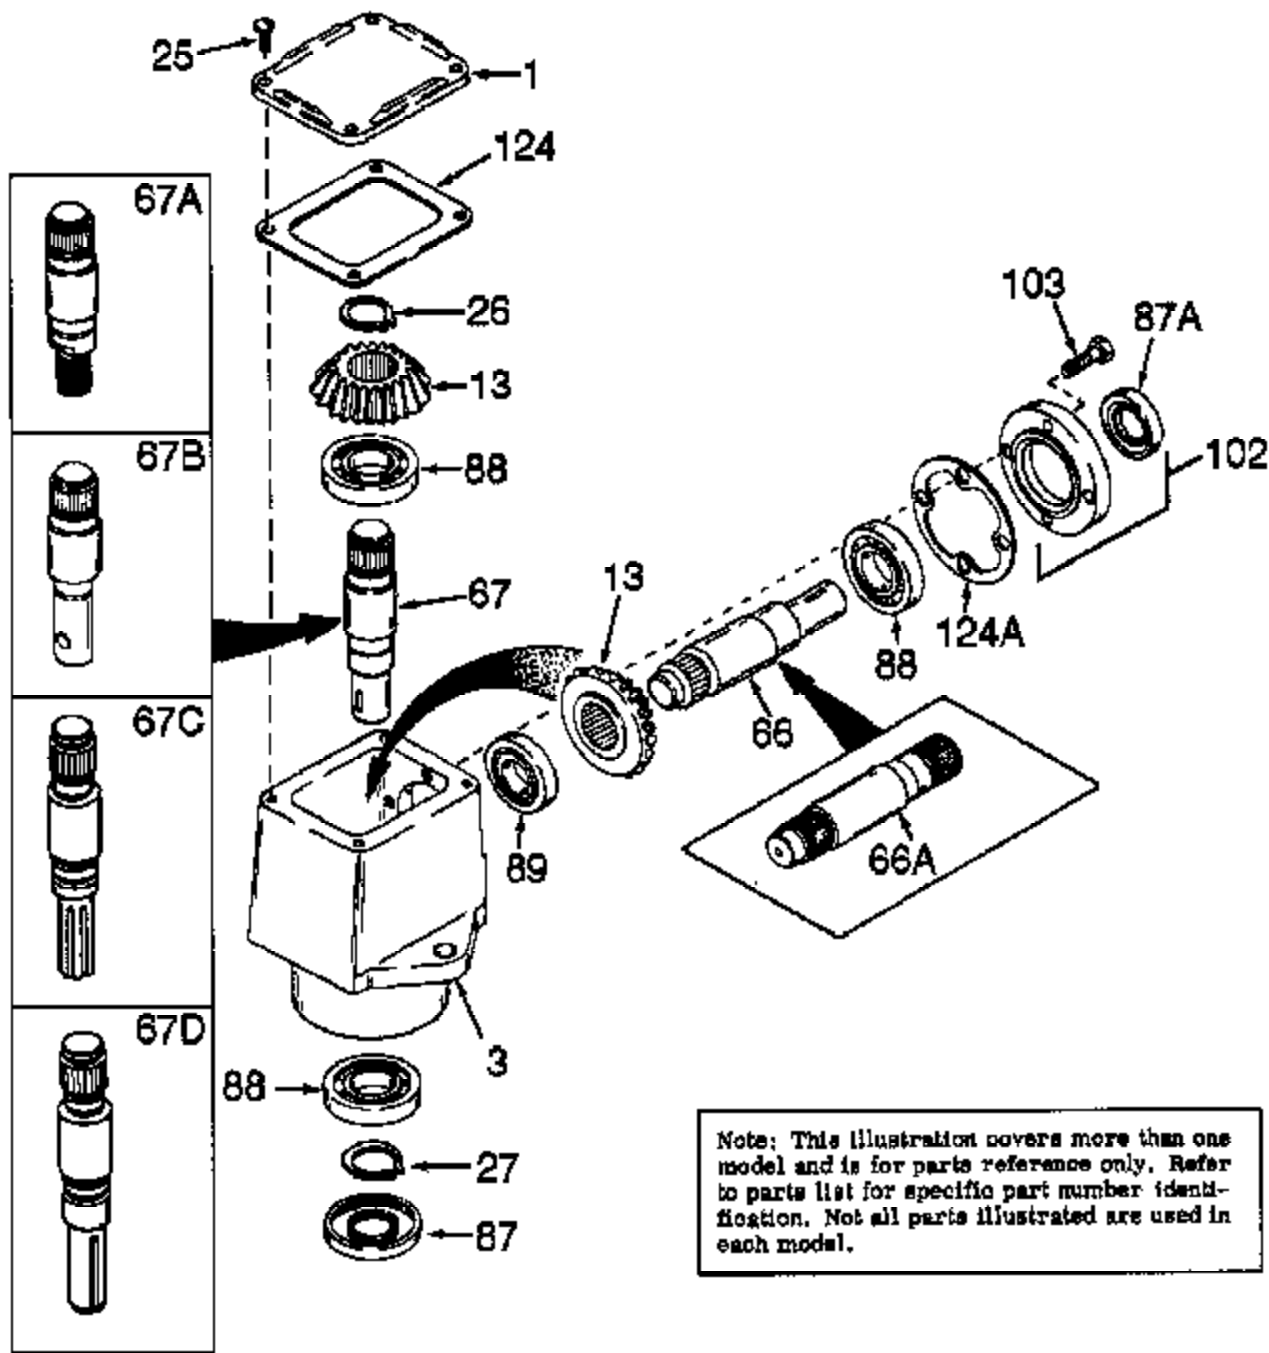

**NOTE: PARTS NOT ILLUSTRATED
OR LISTED ARE SUPPLIED BY
EQUIPMENT MANUFACTURER.**

Note: This illustration covers more than one model and is for parts reference only. Refer to parts list for specific part number identification. Not all parts illustrated are used in each model.

Ref #	Part Number	Qty	Description
1	772035		Left Hand Cover
3	770026		Right Angle Drive Housing
13	778046		Miter Gear
25	792025		Screw, 10-24 x 1/2"
26	788018		Snap Ring
27	788019		Snap Ring
66	776041		Input Pinion Shaft
67	776066		Output Shaft
87A	788031		Oil Seal
87	788029		Oil Seal
88	780034		Ball Bearing
89	780024		Ball Bearing
102	786029		Retainer Cap & Seal (Incl. 87A & 103)
103	792026		Screw, 1/4-20 x 7/8"
124A	788030B		Cap Gasket
124	788028		Cover Gasket

RAD-1280-P91 Page 2 of 2
Peerless