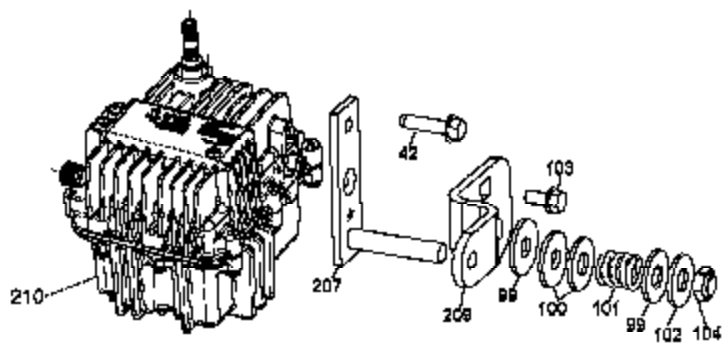

Ref #	Part Number	Qty	Description
1	772151	1	Cover LH (mach)
36	790071	1	Brake Disk
37	790103	1	Brake Pad Plate
38	799021	2	Brake Pad
41	790102	1	Brake Lever
42A	792203	2	Screw 1/4-20 x 1.750
42	792202	2	Screw 1/4-20 x .750
43	792171	1	Screw 10-24 x .500
44B	790099	1	Outside Brake (Casting)
44A	790100	1	Inside Brake (Mach)
45	790101	1	Actuator Rod
79	792201	1	Spring
99	792141	2	Washer .577ID .058W
100	792200	2	Snubber Washer
101	792199	1	Snubber Spring .47ID
102	792184	2	Washer .437ID .078W
103	792193	3	Screw 1/4-28 x .490
104	792198	1	Nut 3/8-24
207	798053	1	Mounting Plate
209	798058	1	Control Lever
210	794794	1	Hydro Module LH (Fender Control)

2000-2000-011 Page 4 of 4
Peerless #2