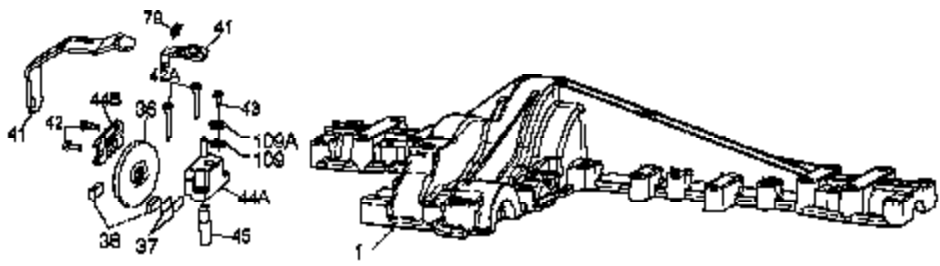

Ref #	Part Number	Qty	Description
1	772151	1	Cover LH (mach)
36	790071	1	Brake Disk
37	790103	1	Brake Pad Plate
38	799021	2	Brake Pad
41	790102	1	Brake Lever
42A	792203	2	Screw 1/4-20 x 1.750
42	792202	2	Screw 1/4-20 x .750
43	792171	1	Screw 10-24 x .500
44B	790099	1	Outside Brake (Casting)
44A	790100	1	Inside Brake (Mach)
45	790101	1	Actuator Rod
79	792201	1	Spring
99	792141	2	Washer .577ID .058W
100	792200	2	Snubber Washer
101	792199	1	Snubber Spring .47ID
102	792184	2	Washer .437ID .078W
103	792193	3	Screw 1/4-28 x .490
104	792198	1	Nut 3/8-24
207	798053	1	Mounting Plate
209	798058	1	Control Lever
210	794794	1	Hydro Module LH (Fender Control)

2000-2000-011 Page 4 of 4
Peerless #2