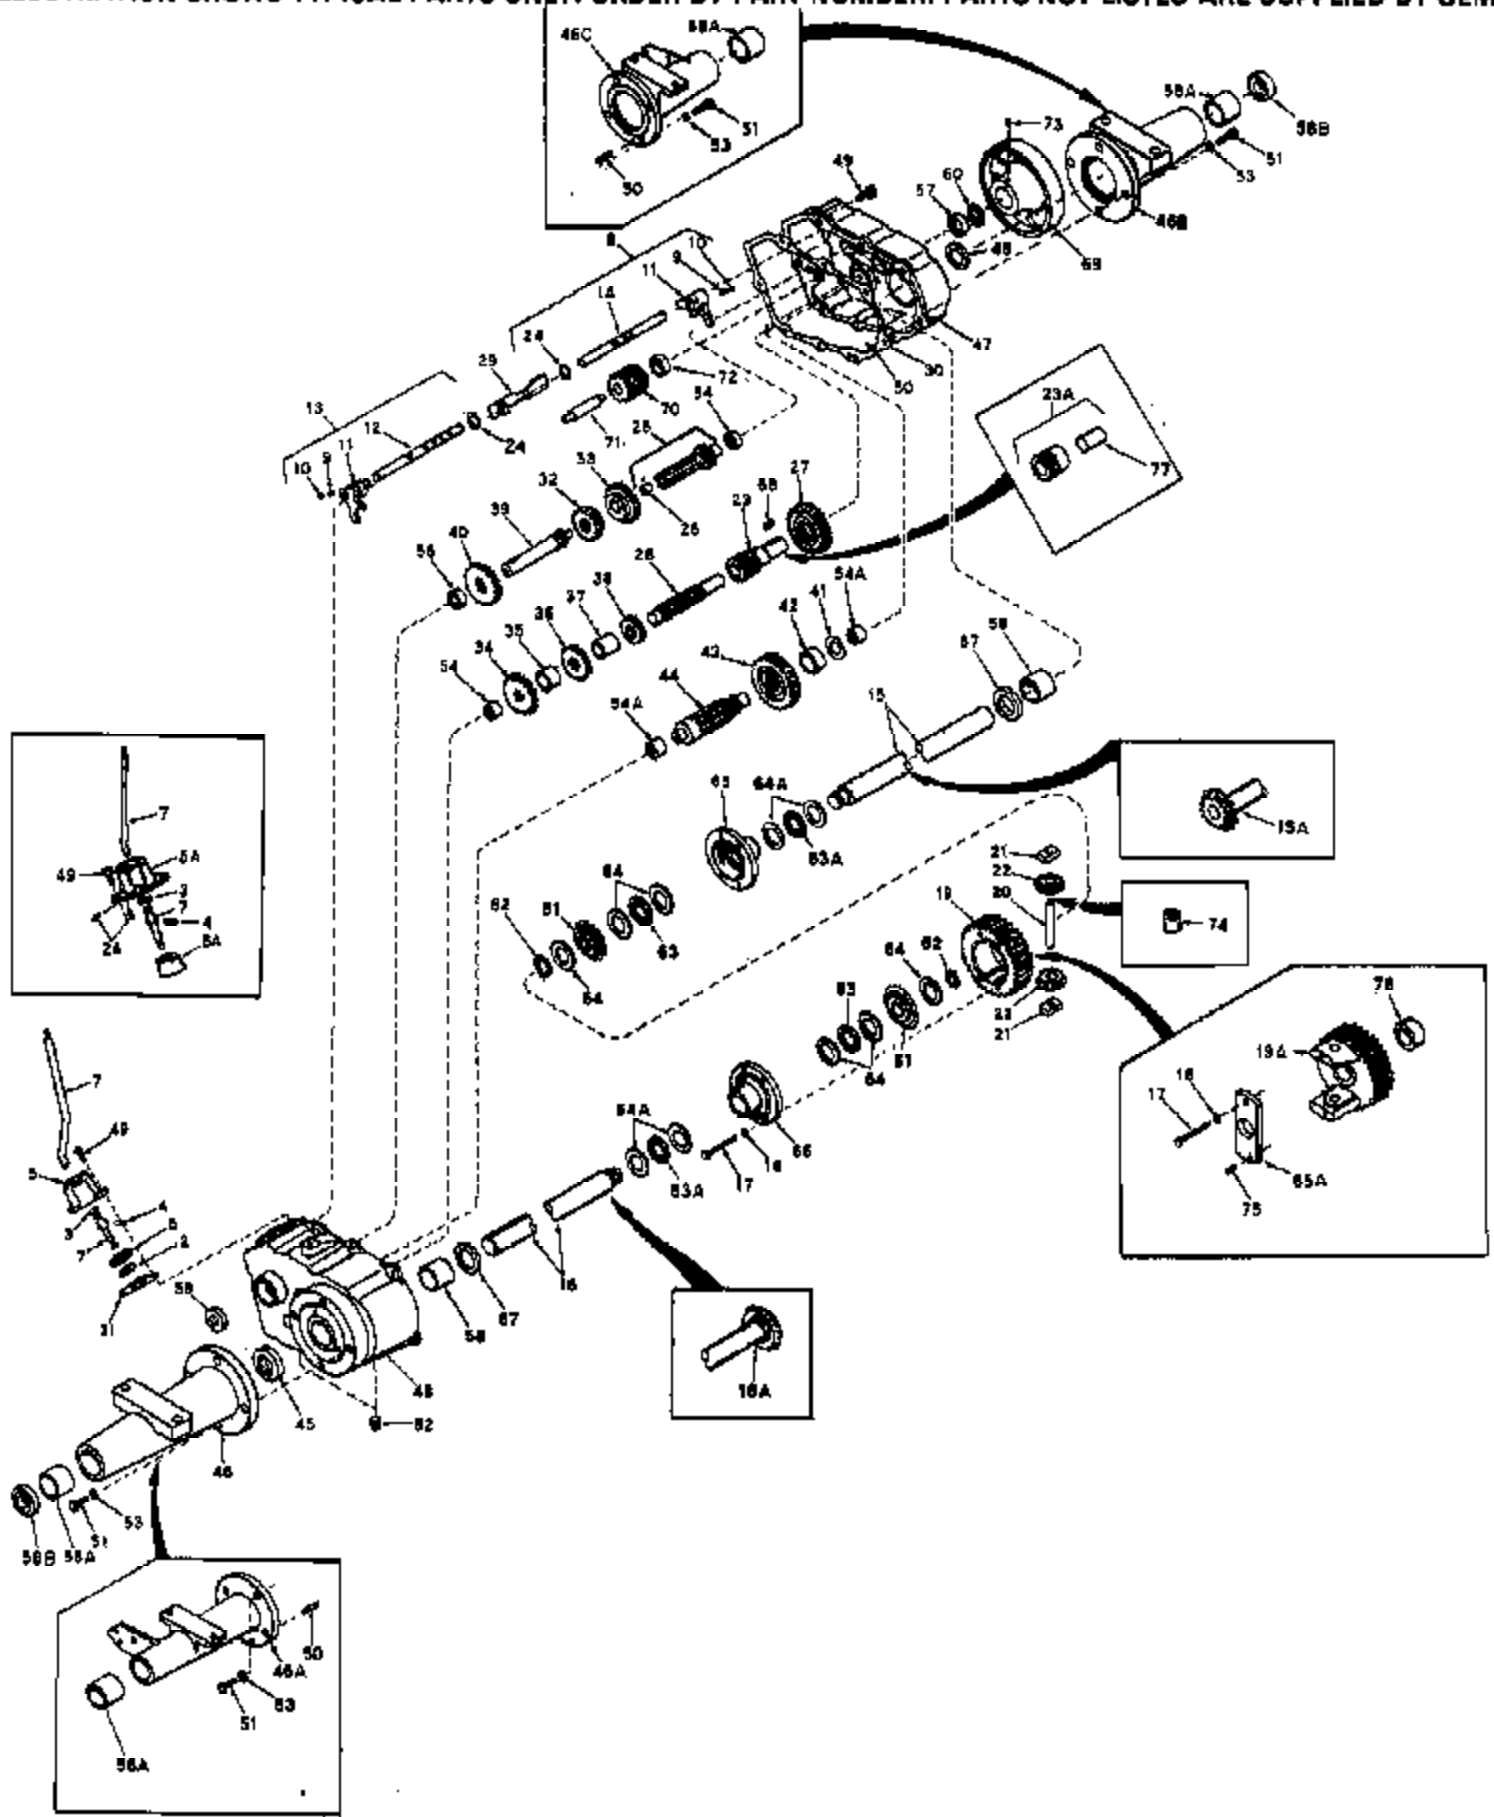

ILLUSTRATION SHOWS TYPICAL PARTS ONLY. ORDER BY PART NUMBER. PARTS NOT LISTED ARE SUPPLIED BY OEM.

Ref #	Part Number	Qty	Description
2	792016		Ring, Retainer
3	792001		Ring, Quad
4	792049		Pin, Drive
5	784088		Housing, Shift lever
6	784094		Keeper, Shift lever (Flat style)
7	784024		Lever, Shift
8	784054		Rod Assy., Shift (Incl. 9, 10, 11, 14 & 24)
9	792003		Spring
10	792004		Ball, Steel
11	784004		Fork, Shifter
12	784057		Rod, Shifter
13	784056		Rod Assy., Shift (Incl. 9 thru 12)
14	784055	1700-1711-A	Rod, Shifter
15	774057	Peerless	Axle, Right hand (11.923 long)
16	774056		Axle, Left hand (14.500 long)
17	792005		Screw, 1/4-20 x 2-1/2"
18	792006		Lockwasher, 1/4"
19	778033A		Gear, Ring (1.500 wide, 31 teeth)
20	786019		Pin, Drive (.497 dia. x 3.357 long)
21	786027		Block, Drive
22	778014		Pinion, Bevel
23	776022		Brake Pinion & Bushing (3.687 long)
24	792017		Ring, Retainer
25	776014		Shaft & Bearing Assy., Shifter (Incl. 26)
26	780018		Bearing (.437 ID x .625 OD x 500 long)
27	778037		Gear, Idler
28	776032		Shaft, Idler (.873 dia. x 5.750 long)
29	784074		Stop, Shifter
30	788026		Gasket, Case & Cover
31	788003		Gasket, Shift lever housing
32	778019		Gear, Shifting (20 teeth)
33	778020		Gear Shifting (26 teeth)
34	778021		Gear Spur (26 teeth)
35	786014		Spacer (.885 ID x 1.125 OD x 795 long)
36	778022		Gear, Spur (22 teeth)
37	786015		Spacer (.885 ID x 1.125 OD x 1.223 lo ng)
38	778023		Gear, Spur (16 teeth)
39	776027		Shaft, Input (3.990 long)
40	778024		Spur Gear, Input shaft
41	780001		Washer
42	786017		Spacer (1.312 ID x 1.437 OD x .620 lo ng)
43	778036		Gear, Output
44	778041		Pinion, Output (9 teeth)
45	788007		Seal, Oil
46	782029		LH Axle Housing (Incl. 58A) (8.360 lo ng)
46B	782030		RH Axle Housing (Incl. 58A)(5.781 lon g)
47	772044		Cover, Transaxle (Incl. 54, 54A, 57 & 58)
48	770032		Case, Transaxle (Incl. 54, 54A, 56 & 58)
49	792007		Screw, 1/4-20 x 3/4"
50	786026		Pin, Dowel (.312 dia. x .747 long)
51	792021		Screw, 5/16-18 x 3/4"
52	792010		Plug, Pipe
53	792029		Lockwasher, 5/16"
54	780013		Bearing (closed end)
54A	780013		Bearing (closed end)
56	780011		Bearing