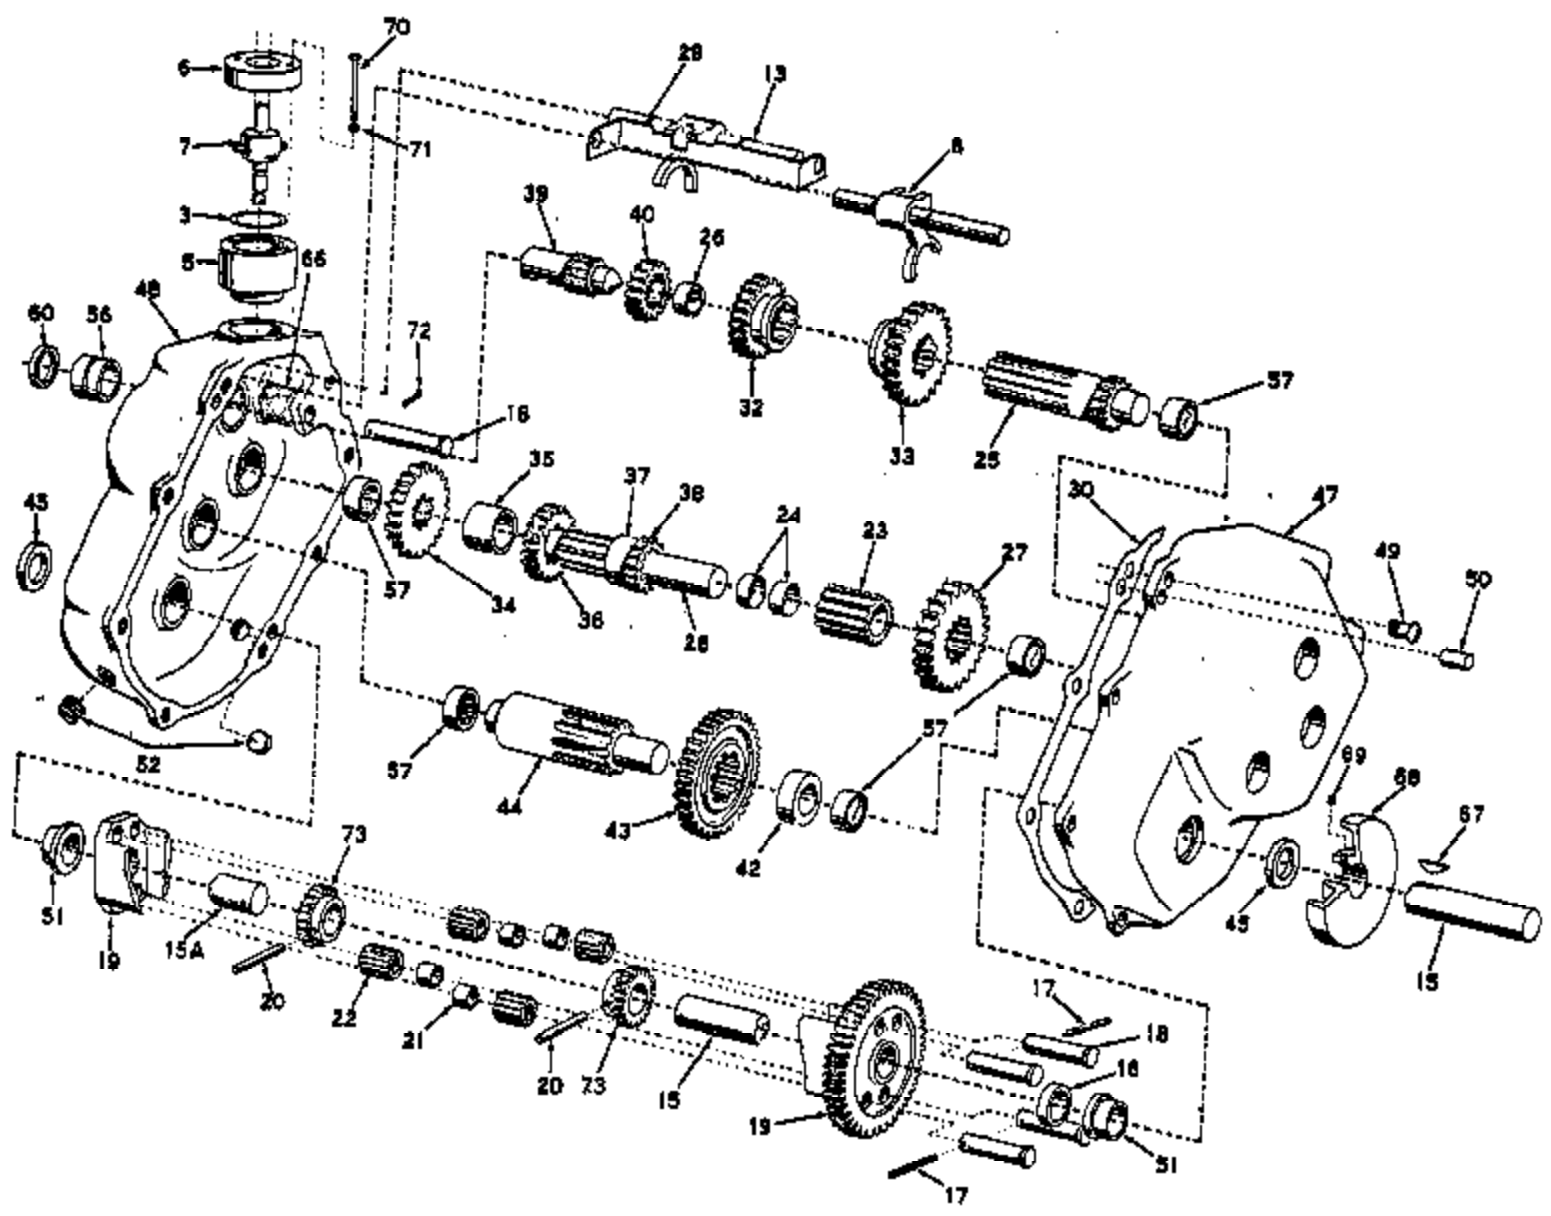

This illustration may not depict actual equipment and is for reference only!

Ref #	Part Number	Qty	Description
3			Ring, Quad
5	784005		Socket, Shifter
6	784006		Cap, Shifter
7	784007		Lever, Shift
8	784003		Rod & Fork Assy., Shift
13	784001		Rod & Fork Assy., Shift
15	774001		Axle, Left hand (10.062" long)
15A	774000		Axle, Right hand (11.312" long)
16	786005		Spacer (.885 ID x 1.250 OD x .375 lon g)
17	786045		Pin, Drive lock
18	786000		Pin, Differential pinion
19	778000		Gear & Case, Differential
20	786046	1200-1200	Pin, Drive lock
21	786004	Peerless	Spacer (.396 ID x .500 OD x .533 long)
22	778011		Gear, Differential
23	778040		Pinion & Bearing (Incl. 24)
24	780003		Bearing (.752 ID x .877 OD x 1.400 lo ng)
25	776001		Shaft, Shifter (4.812" long)
26	780018		Bearing (.437 ID x .625 OD x .500 lon g)
27	778037		Gear, Idler
28	776004		Shaft, Idler (6.062 long)
29	784074		Stop Assy., Shifter
30	788000		Gasket, Case to cover
32	778006		Gear, Shifting (2nd & High)
33	778020		Gear, Shifting (1st & Rev.)
34	778007		Gear, Spur (26 teeth)
35	786002		Spacer (.885 ID x 1.125 OD x .880 lon g)
36	778009		Gear, Spur (22 teeth)
37	786001		Spacer (.885 ID x 1.125 OD x 1.255 lo ng)
38	778008		Gear, Spur (16 teeth)
39	776000		Shaft, Input
40	778004		Spur gear, Input shaft
42	786003		Spacer (.760 ID x 1.250 OD x .687 lon g)
43	778010		Gear, Output shaft
44	776006		Shaft & Gear, Output
45	788005		Seal, Oil
47	772000		Cover, Transaxle
48	770000		Case, Transaxle
49	792007		Screw, 1/4-20 x 3/4"
50	792008		Pin, Dowel
51	780076		Bushing
52	792010		Plug, Pipe
56	780011		Bearing (3/4" ID x 1-1/4" OD x 1" lo ng)
57	780013		Bearing (3/4 ID x 1 OD x 5/8 long, cl osed)
60	788009		Seal, Oil
66	778003		Idler Gear, Reverse (12 teeth)
67	792047		Key, Woodruff
68	790000		Drum, Brake
69	792024		Set Screw, 1/4-20 x 1/4"
70	650271		Screw, 10-24 x 1-3/4"
71	650147		Lockwasher, No. 10
72	650126		Pin, Cotter, 3/32 x 3/4"
73	778012		Gear, Differential