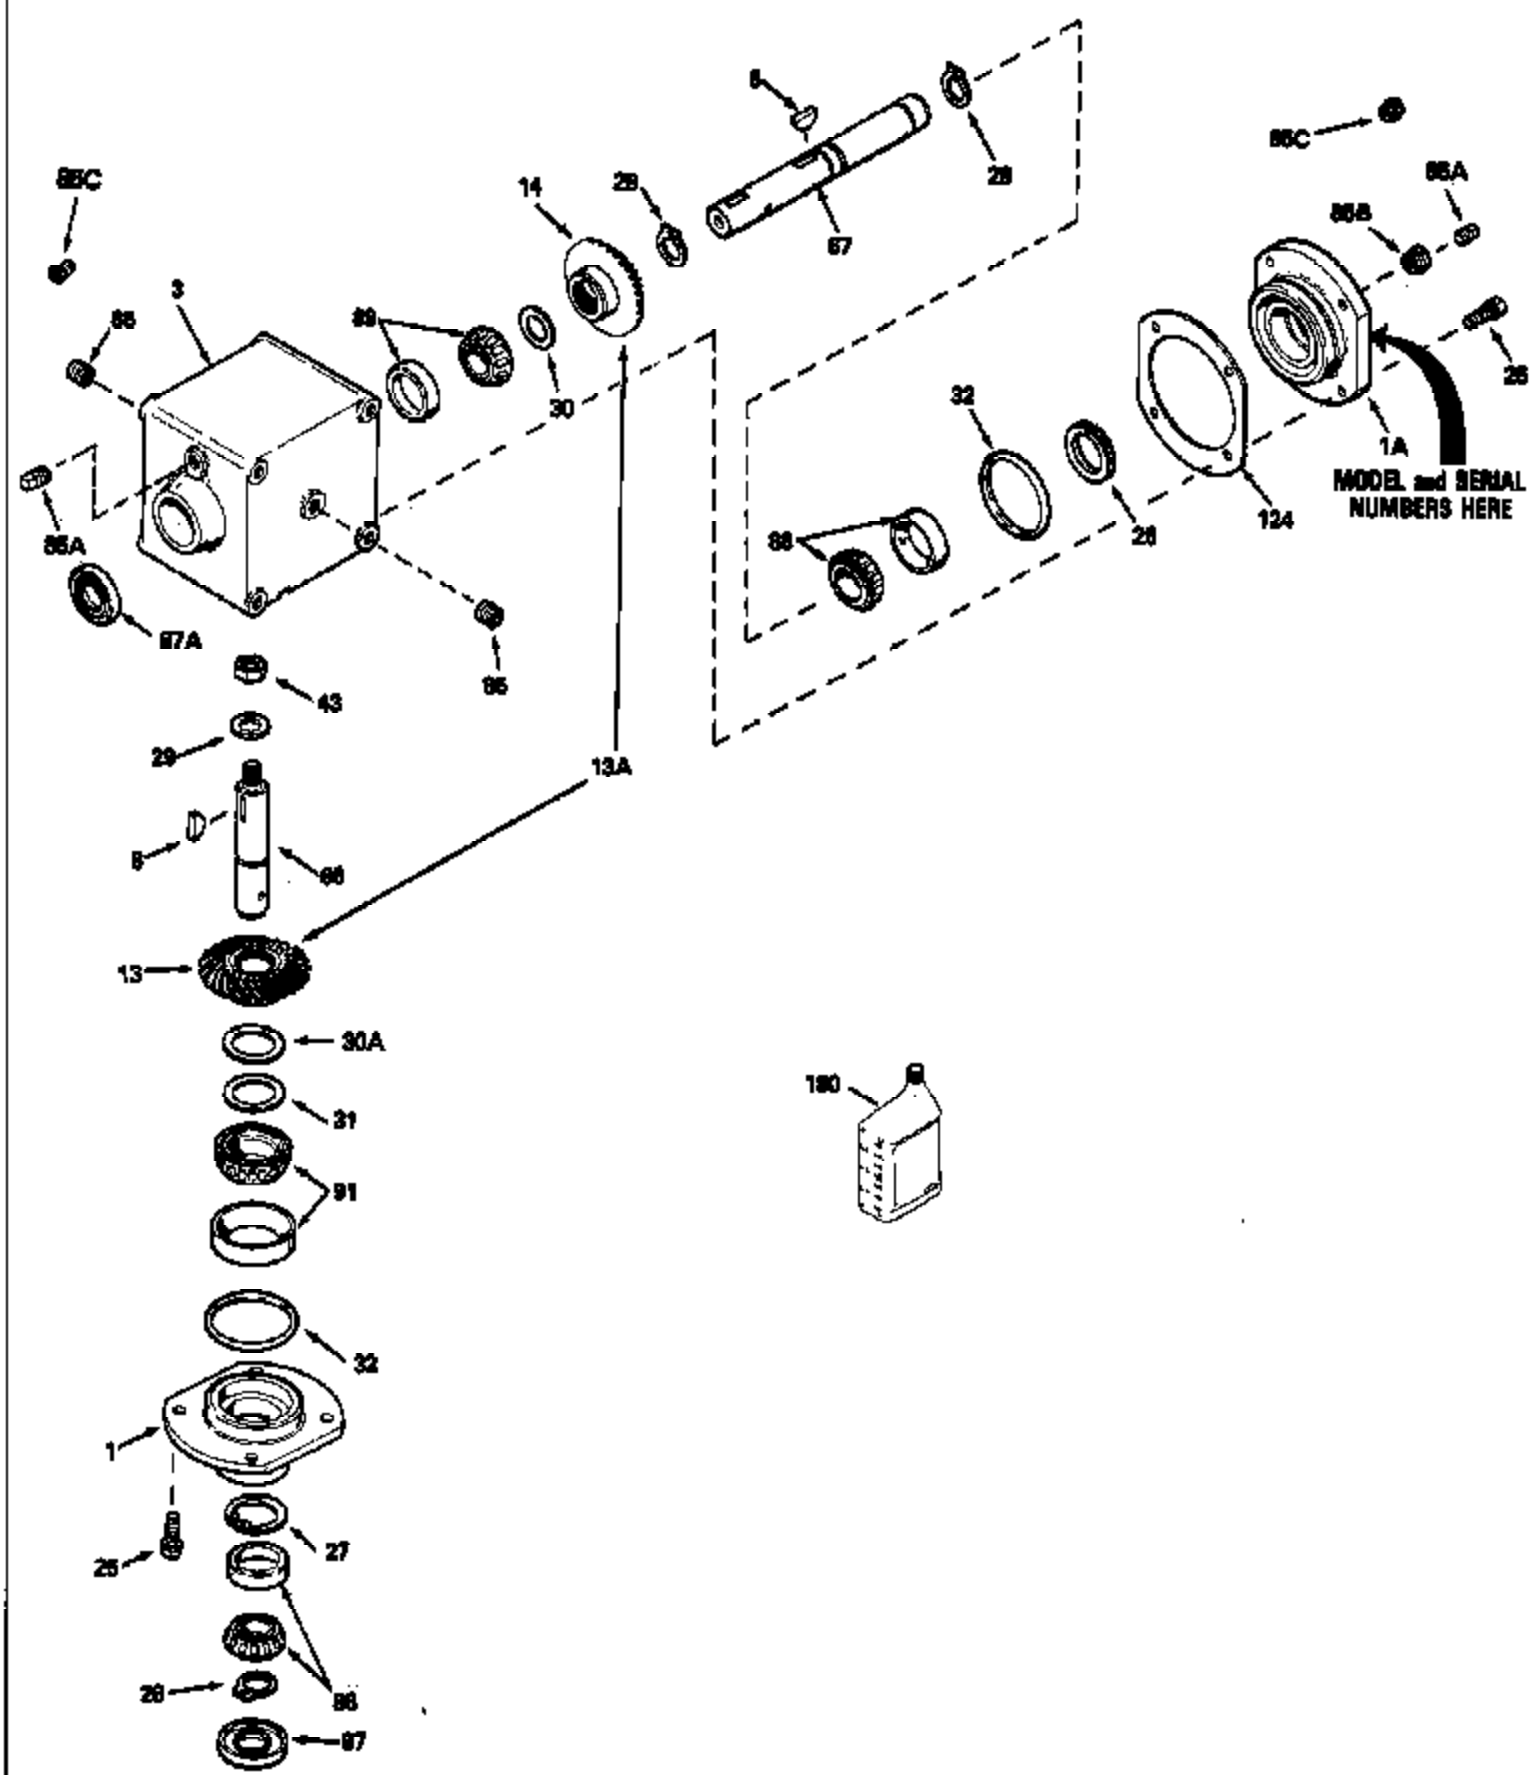

ILLUSTRATION SHOWS TYPICAL PARTS ONLY. ORDER BY PART NUMBER. PARTS NOT LISTED ARE SUPPLIED BY OEM.

Ref #	Part Number	Qty	Description
	794532		RA Drive Head Ass'y (Incl. 1 thru 124)
1	786104A		Retainer Cap
1A	786106		Retainer Cap
3	770089		Right Angle Drive Housing
8	792114		Woodruff Key No. 807
13	778254		Bevel Gear (25 teeth)
14	778255		Bevel Gear (25 teeth)
25	792037		Screw, 5/16-18 x 1"
26	780137		Load Ring
27	792112		Retaining Ring
28	792113		Retaining Ring
29	792115		Flat Washer
30	780131	1100-1100-032	Shim Page 2 of 2
31	780138	Peerless	Shim
32	788063		"O" Ring
43	792110A		Hex Jam Nut, 3/4-16
66	776303		Input Shaft (4.420" long)
67	776304		Output Shaft (7.576" long)
85C	792118		Relief Valve
85	792116		Pipe Plug, 1/4-18
85A	792039		Pipe Plug, 1/8"
87A	788065		Oil Seal
87	788064		Oil Seal
88	780132		Bearing & Cup Ass'y (SEE REPAIR MANUA L)
89	780132		Bearing & Cup Ass'y (SEE REPAIR MANUA L)
91	780134		Bearing & Cup Ass'y (SEE REPAIR MANUA L)
124	780136		Retainer Cap Shim
180	730229A		Gear Oil 80W90