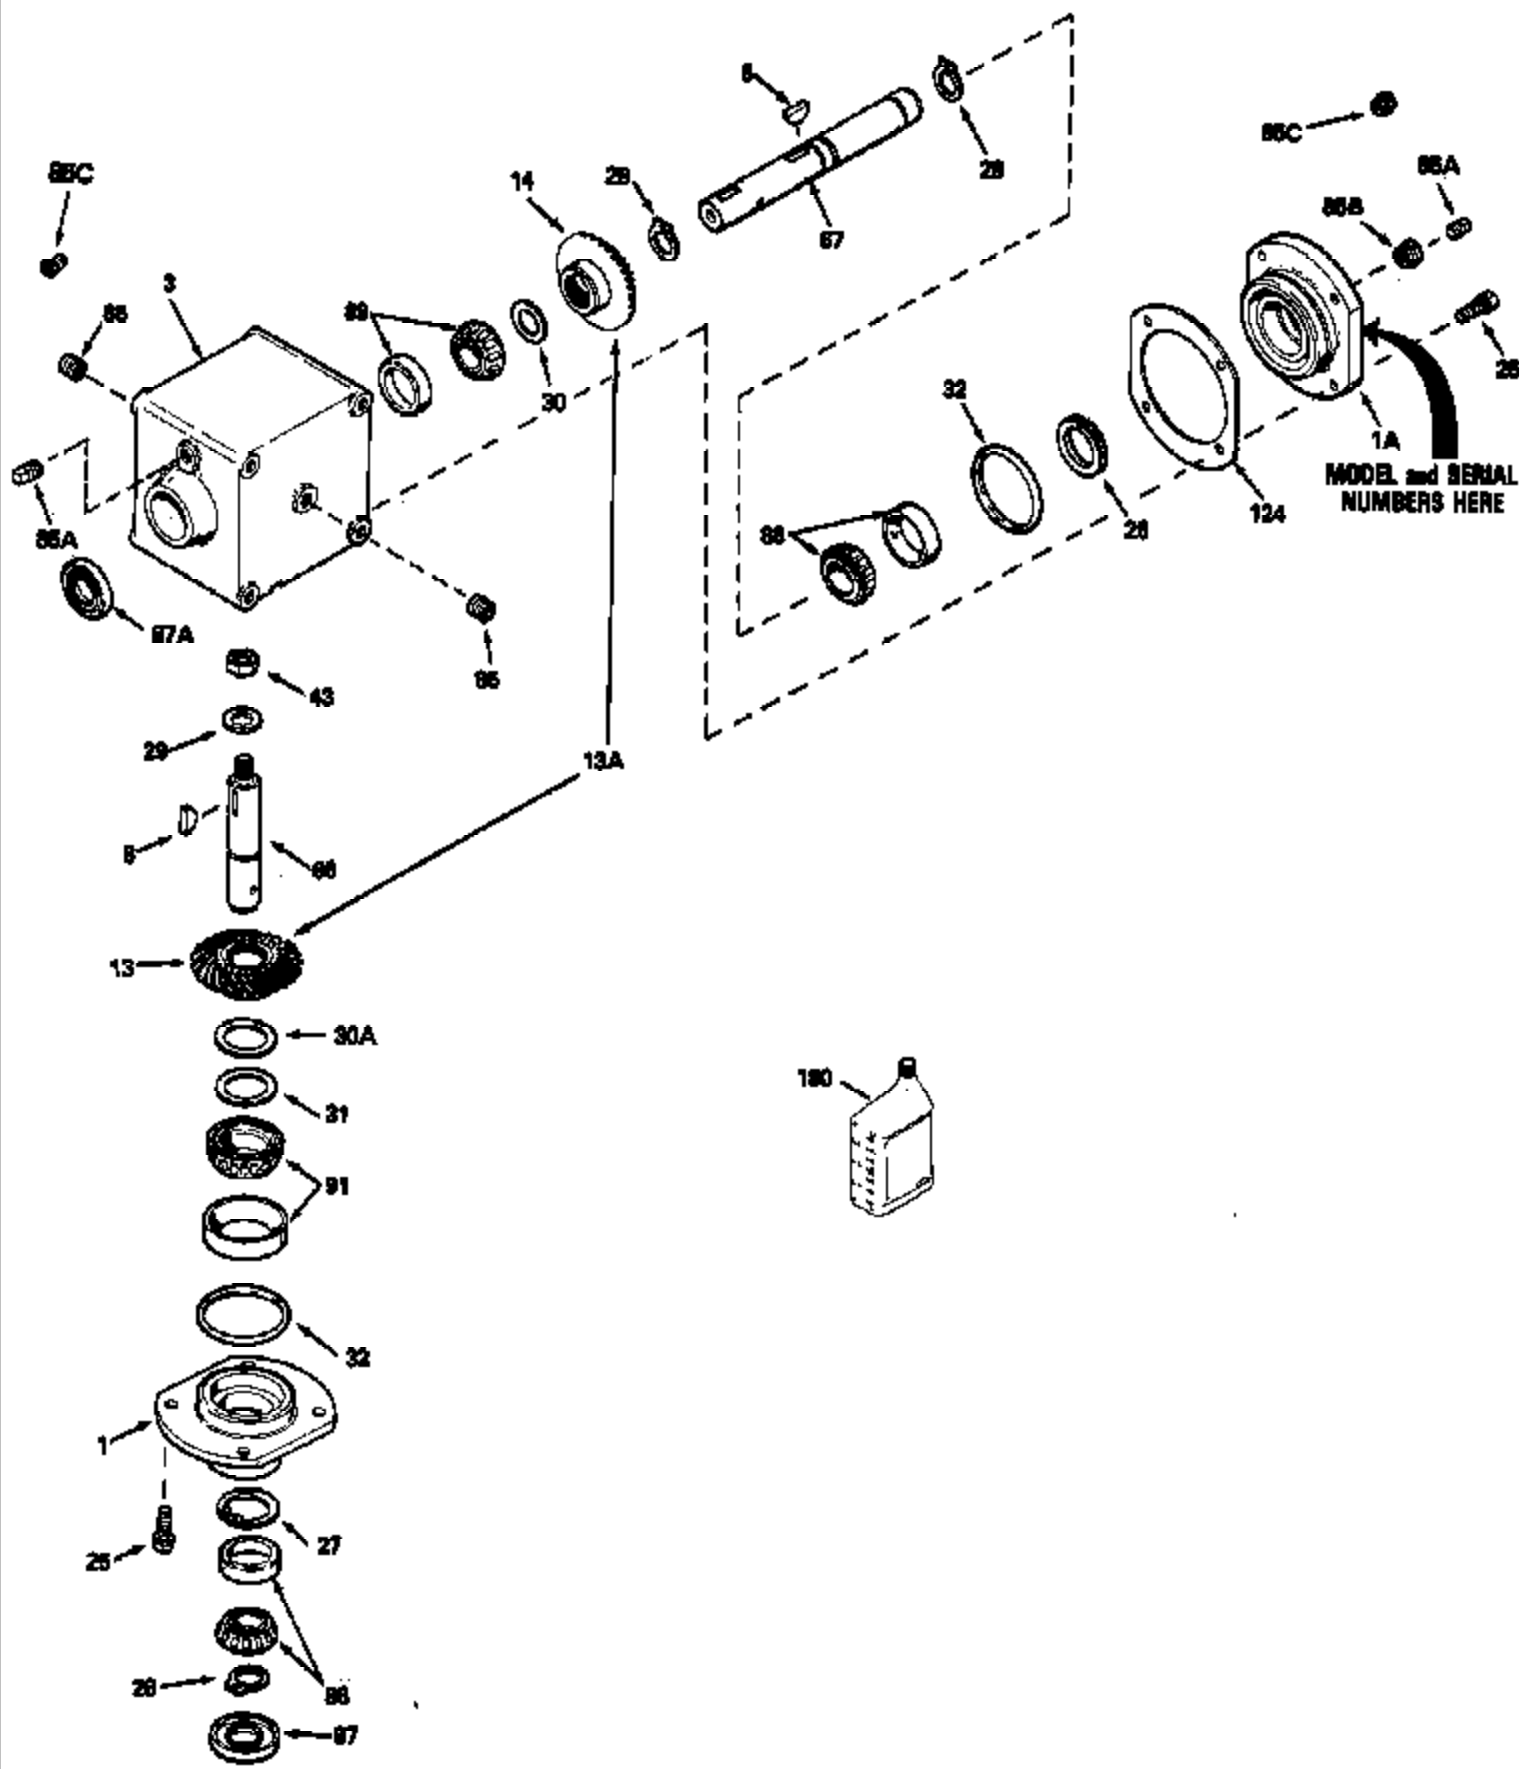

ILLUSTRATION SHOWS TYPICAL PARTS ONLY. ORDER BY PART NUMBER. PARTS NOT LISTED ARE SUPPLIED BY OEM.

Ref #	Part Number	Qty	Description
1A	786106		Retainer Cap
1	786104A		Retainer Cap
3	770076		Right Angle Drive Housing
8	792114		Woodruff Key No. 807
13A	778301		Spiral Bevel Gear & Pinion (25 & 26 t eeth)
25	792037		Screw, 5/16-18 x 1"
26	780137		Load Ring
27	792112		Retaining Ring
28	792113		Retaining Ring
29	792115		Flat Washer
30	780131		Shim
31	780138		Shim
32	788063	1100-1100-006A	O Ring
43	792110A	Peerless	Hex Jam Nut, 3/4-16
66	776224		Input Shaft (4-7/8" long)
67	776298		Output Shaft (7-5/8" long)
85	792116		Pipe Plug, 1/4-18
85A	792039		Pipe Plug, 1/8"
85C	792118		Relief Valve
87A	788065		Oil Seal
87	788064		Oil Seal
88	780132		Bearing & Cup Ass'y (SEE REPAIR MANUA L)
89	780132		Bearing & Cup Ass'y (SEE REPAIR MANUA L)
91	780134		Bearing & Cup Ass'y (SEE REPAIR MANUA L)
124	780136		Retainer Cap Shim
180	730229A		Gear Oil 80W90