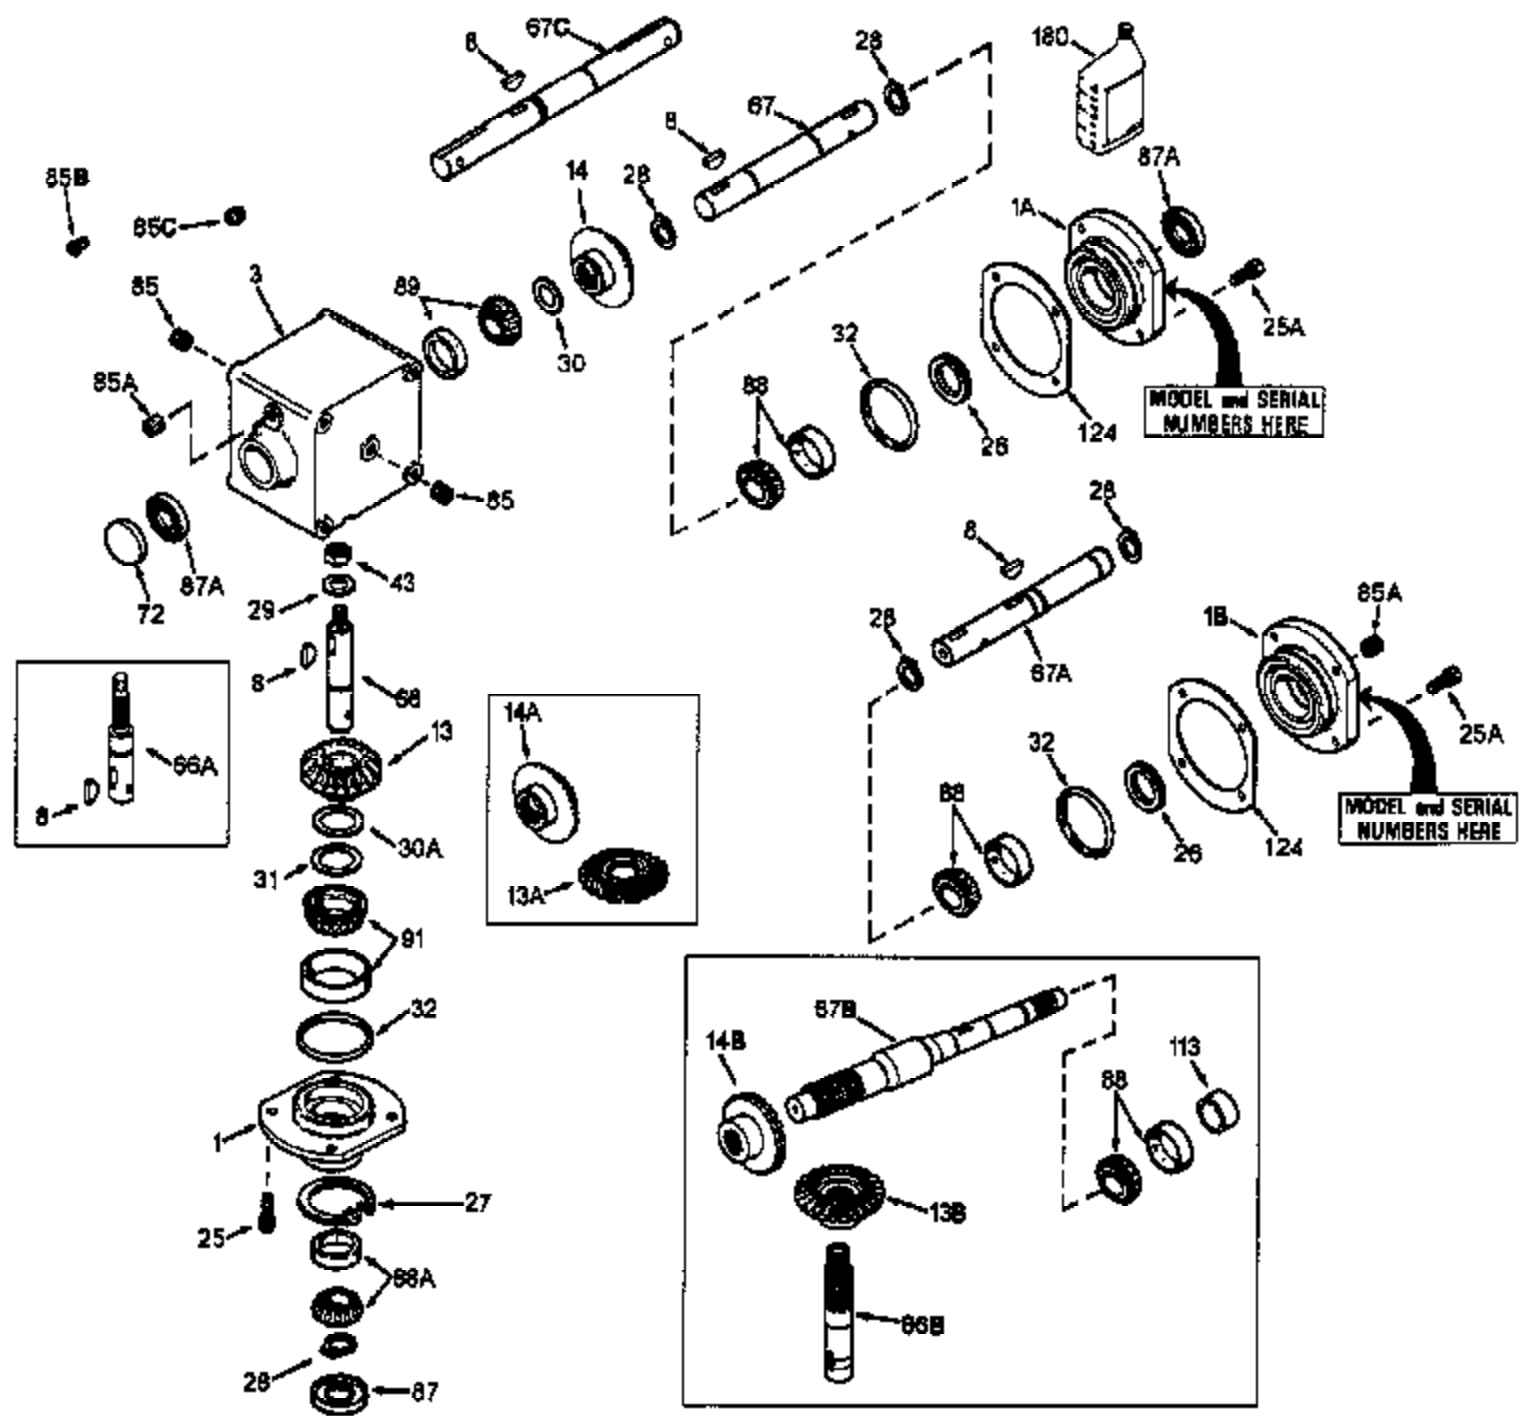

ILLUSTRATION SHOWS TYPICAL PARTS ONLY. ORDER BY PART NUMBER. PARTS NOT LISTED ARE SUPPLIED BY OEM.

Ref #	Part Number	Qty	Description
	794523		RA Drive Head Ass'y (Incl. 1 thru 124 )
1A	786105		Retainer Cap
1	786104A		Retainer Cap
3	770089		Right Angle Drive Housing
8	792114		Woodruff Key No. 807
13	778169		Bevel Gear (27 teeth)
14	778173		Bevel Gear (18 teeth)
25A	792037		Screw, 5/16-18 x 1"
25	792037		Screw, 5/16-18 x 1"
26	780137		Load Ring
27	792112		Retaining Ring
28	792113		Retaining Ring
29	792115	1100-1100-026	Flat Washer
30	780131	Peerless	Shim
31	780138		Shim
32	788063		"O" Ring
43	792110A		Hex Jam Nut, 3/4-16
66	776282		Input Shaft (5.38" long)
67	776283		Output Shaft (7.56" long)
72	792111		Plug
85A	792039		Pipe Plug, 1/8"
85C	792118		Relief Valve
85	792116		Pipe Plug, 1/4-18
87	788064		Oil Seal
87A	788065		Oil Seal
88A	780132		Bearing & Cup Ass'y (SEE REPAIR MANUA L)
88	780132		Bearing & Cup Ass'y (SEE REPAIR MANUA L)
89	780132		Bearing & Cup Ass'y (SEE REPAIR MANUA L)
91	780134		Bearing & Cup Ass'y (SEE REPAIR MANUA L)
124	780136		Retainer Cap Shim
180	730229A		Gear Oil 80W90