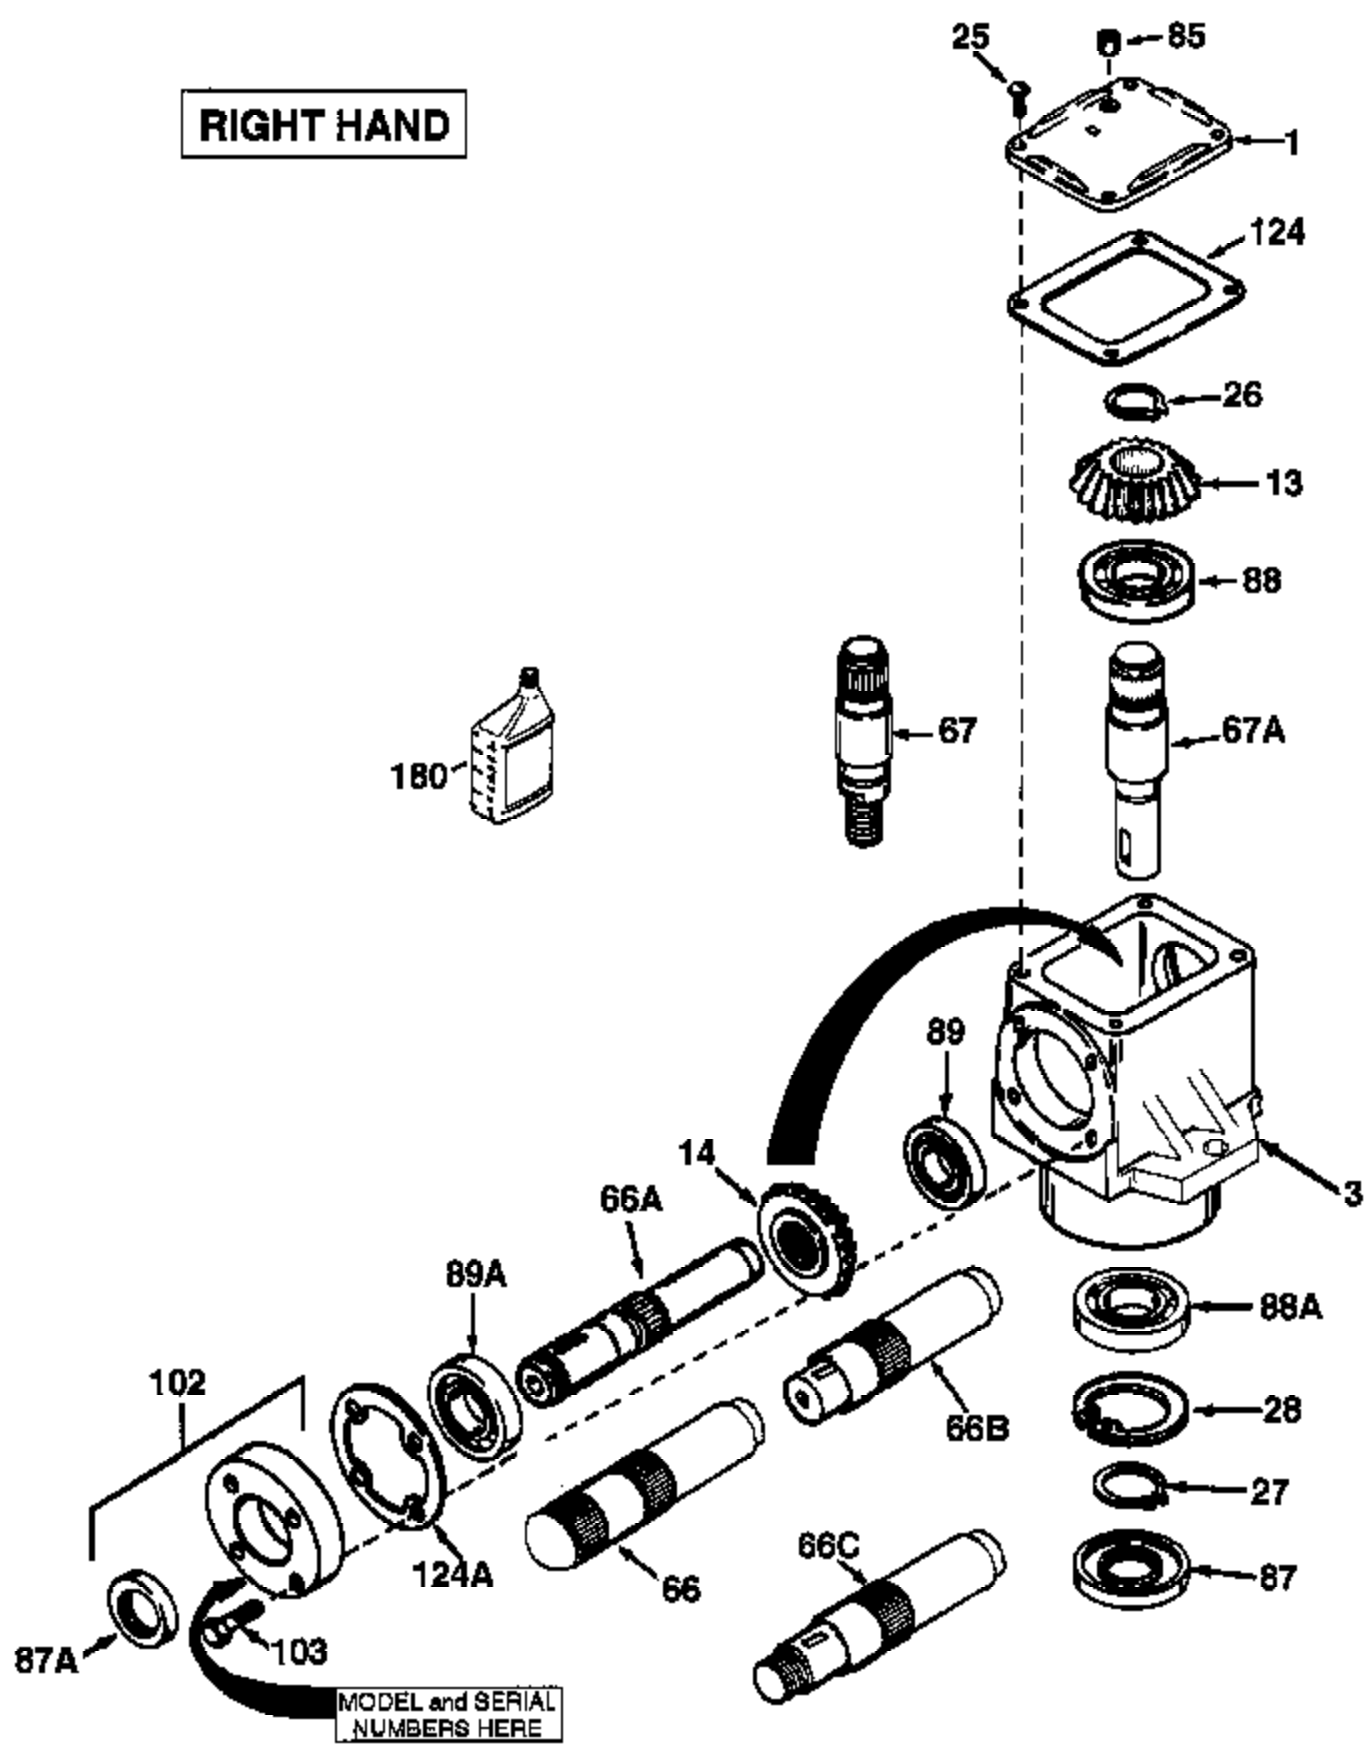

**RIGHT HAND**

Ref #	Part Number	Qty	Description
1	772067	1	Cover
3	770104	1	Right Angle Drive Housing
13	778101A	1	Miter Gear (17 teeth) (7/8" ID)
14	778210A	1	Miter Gear (17 teeth) (1" ID)
25	792025	4	Screw, 10-24 x 1/2"
26	788018	1	Retainer Ring
27	788019	1	Retainer Ring
66A	000000	1	Input Shaft (Not Serviced)
67A	000000	1	Output Shaft (Not Serviced)
85	792039	1	Pipe Plug, 1/8-27 (countersunk headle ss)
87A	788031	1	Oil Seal
87	788029	1	Oil Seal
88A	780034	2	Ball Bearing
88	780034	2	Ball Bearing
89	780024	1	Ball Bearing
102	786029	1	Retainer Cap & Seal (Incl. 87A & 103)
103	792026	4	Screw, 1/4-20 x 7/8"
124A	788030B	1	Cap Gasket
124	788028	1	Cover Gasket
180	730229A		Gear Oil 80W90

1000-EP10998 Page 2 of 2  
Peerless