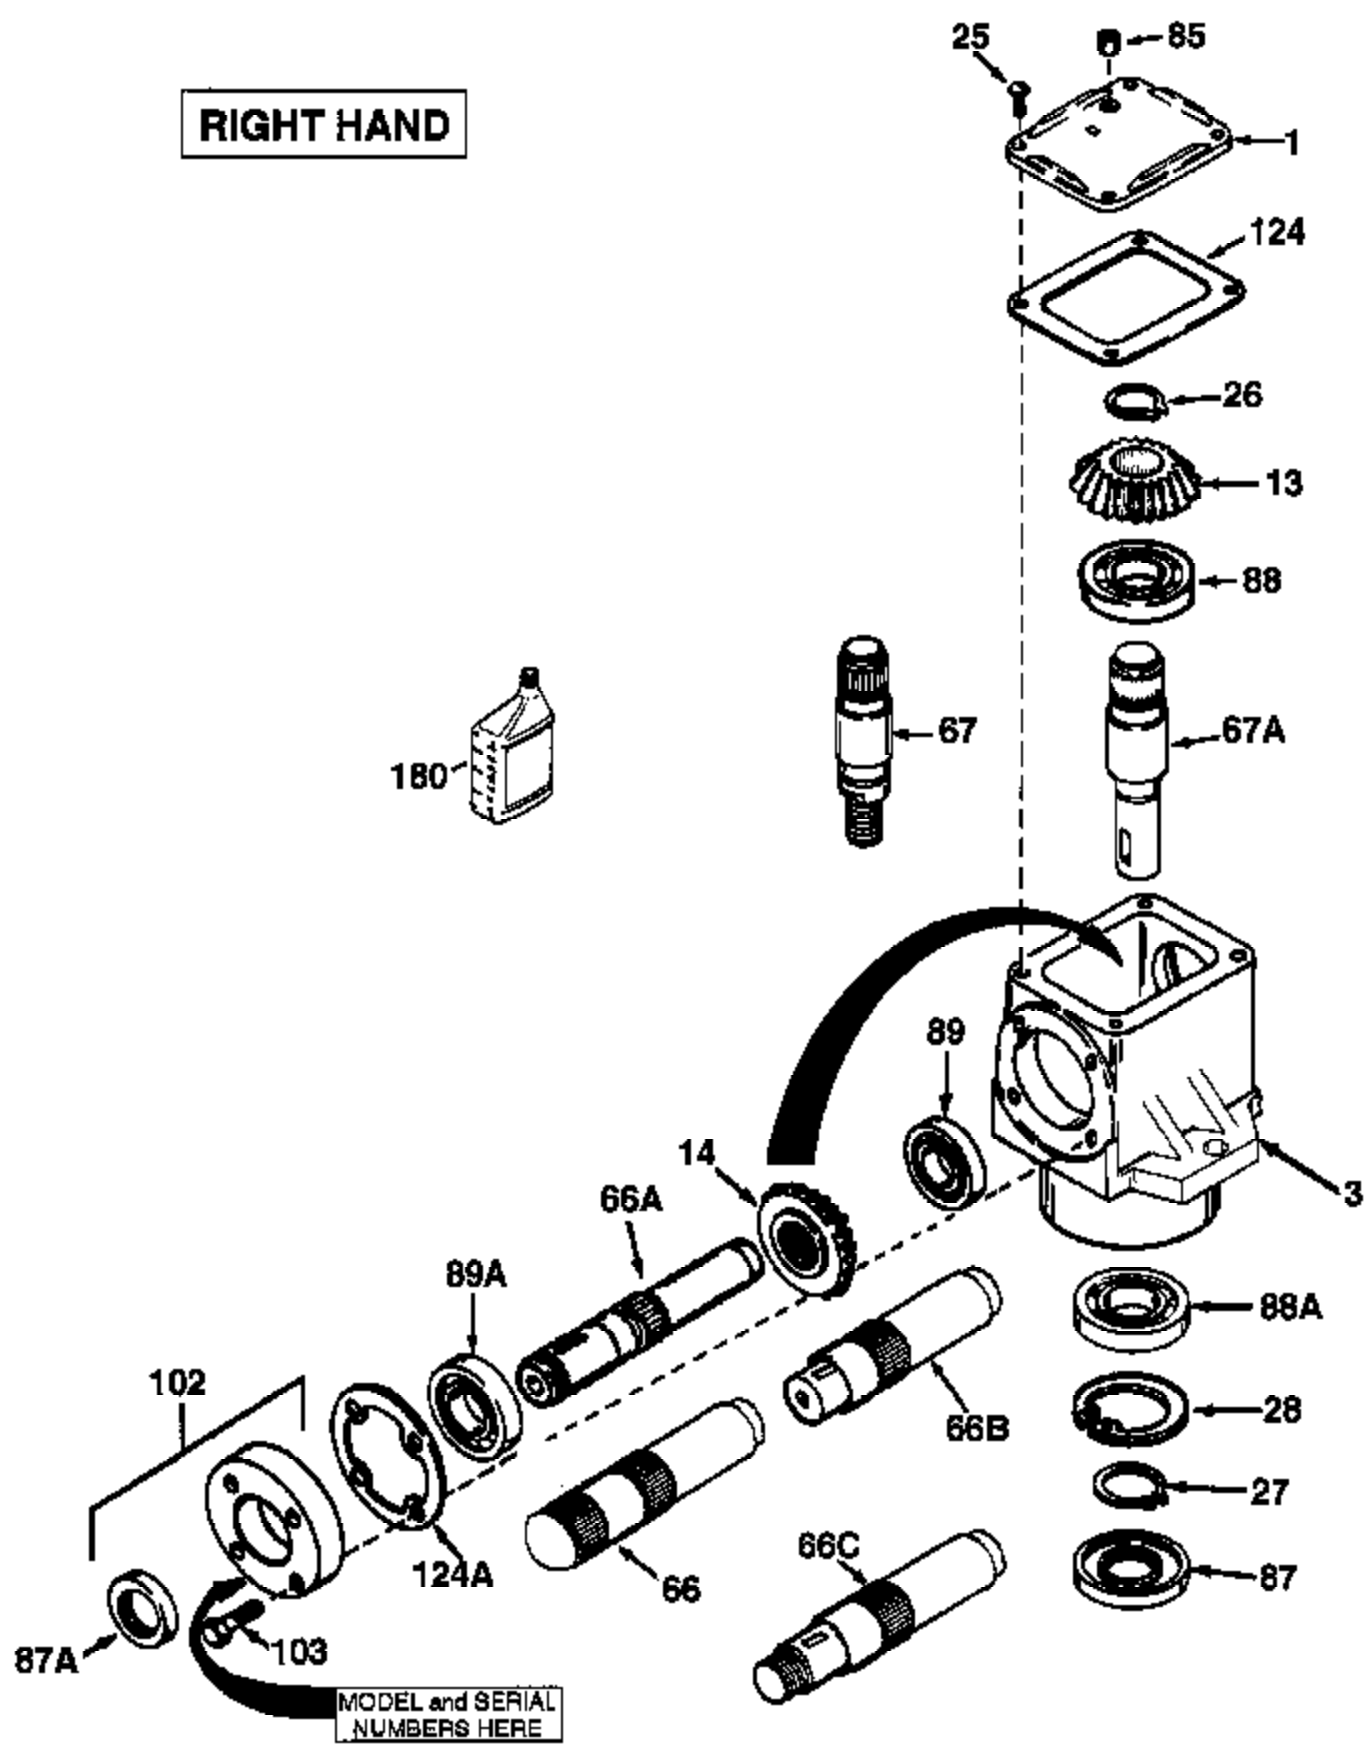

RIGHT HAND

Ref #	Part Number	Qty	Description
1	772067	1	Right Angle Drive Head Cover
3	770093A	1	T Drive Housing
13	778101A	1	Bevel Gear (17 teeth-steel)
14	778210A	1	Minter Gear (17 teeth) (1" ID)
25	792025	4	Screw 10-24 x 1/2"
26	788018	1	Retainer Ring
27	788019	1	Retainer Ring
28	792119	1	Snap Ring
66	776072A	1	Input Shaft (5-3/4" long)
67	776383	1	Output Shaft (4.259" long)
85	792039	1	Pipe Plug 1/8-27
87A	788031	2	Oil Seal 7/8"
87	788029A	1	Oil Seal 7/8"
89A	780034	4	Ball Bearing (.8745)
102	786029	2	Retainer Cap & Seal (Incl. 87A & 103)
103	792026	8	Bolt 1/4-20 x 7/8"
124A	788030B	2	Retainer Gasket
124	788028	1	Gasket

1000-1000-069 Page 2 of 2
Peerless Oil Seal 7/8"