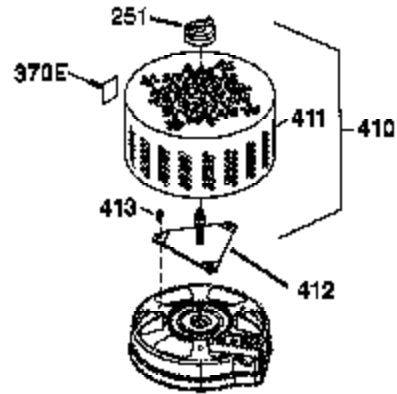

Ref #	Part Number	Qty	Description
239	35815	1	* Air Cleaner Gasket
275A	36838A	1	Spark Arrestor Muffler (Optional) (Incl. 284,284A,416 & 417)
284A	650821		Screw, 10-32 x 1/2" (Optional)
284	36663	1	Muffler Deflector (Incl. 284A)(Optional)
301	35355	1	Fuel Cap
350	570629B	1	Primer Ass'y.
351	32180C	1	Primer Line Ass'y.
383	570695	1	Carburetor Baffle
384	650229	2	Screw, T-25, 10-32 x 3/8"
416	36085	1	Spark Arrestor Kit (Incl. 417)(Optional)
417	650821	1	Screw, 10-32 x 1/2" (Optional)
900	750890	1	Replacement Engine, order from 71-999
900	0		Replacement Short Block None. order from 71-999