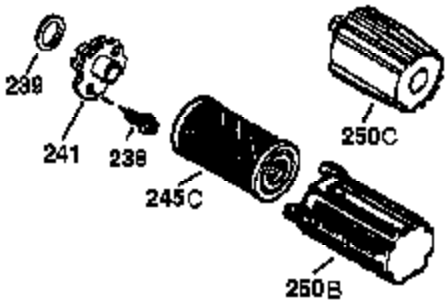

Ref #	Part Number	Qty	Description
239	35815	1	* Air Cleaner Gasket
275A	36838A	1	Spark Arrestor Muffler (Optional) (Incl. 284,284A,416 & 417)
284A	650821		Screw, 10-32 x 1/2" (Optional)
284	36663	1	Muffler Deflector (Incl. 284A)(Optional)
301	35355	1	Fuel Cap
350	570629B	1	Primer Ass'y.
351	32180C	1	Primer Line Ass'y.
383	570695	1	Carburetor Baffle
384	650229	2	Screw, T-25, 10-32 x 3/8"
416	36085	1	Spark Arrestor Kit (Incl. 417)(Optional)
417	650821	1	Screw, 10-32 x 1/2" (Optional)
900	750890	1	Replacement Engine, order from 71-999
900	0		Replacement Short Block None. order from 71-999