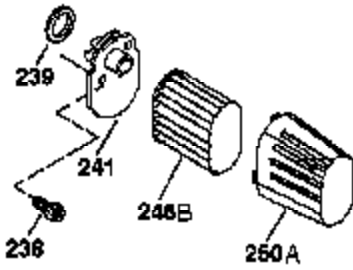

Ref #	Part Number	Qty	Description
239	35815	1	* Air Cleaner Gasket
275A	36838A	1	Spark Arrestor Muffler (Optional) (Incl. 284,284A,416 & 417)
284A	650821		Screw, 10-32 x 1/2" (Optional)
284	36663	1	Muffler Deflector (Incl. 284A)(Optional)
301	35355	1	Fuel Cap
350	570629B	1	Primer Ass'y.
351	32180C	1	Primer Line Ass'y.
383	570695	1	Carburetor Baffle
384	650229	2	Screw, T-25, 10-32 x 3/8"
416	36085	1	Spark Arrestor Kit (Incl. 417)(Optional)
417	650821	1	Screw, 10-32 x 1/2" (Optional)
900	750890	1	Replacement Engine, order from 71-999
900	0		Replacement Short Block None. order from 71-999