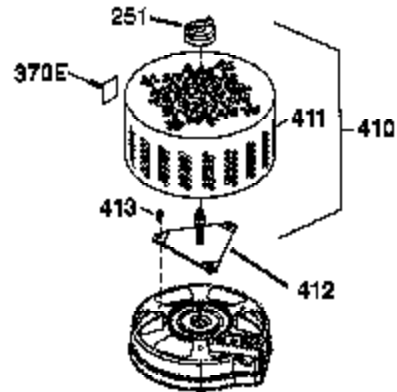

Ref #	Part Number	Qty	Description
239	35815	1	* Carburetor to Baffle Gasket
275A	36838A	1	Spark Arrestor Muffler (Optional) (Incl. 284,284A,416 & 417)
284A	650821		Screw, 10-32 x 1/2" (Optional)
284	36663	1	Muffler Deflector (Incl. 284A)(Optional)
301	36246	1	Fuel Cap
301		1	Fuel Cap Gasket
350	570629B	1	Primer Bulb
351	32180C	1	Primer Line (5.75")
383	570695	1	Carburetor Baffle
384	650229	2	Screw, T-25, 10-32 x 3/8"
416	36085	1	Spark Arrestor Kit (Incl. 417)(Optional)
417	650821	1	Screw, 10-32 x 1/2" (Optional)
900	0		Replacement Engine NONE
900	0	1	Replacement Short Block 750857, order from 71-999