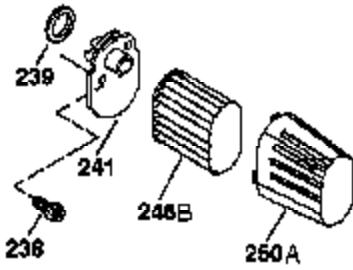

Ref #	Part Number	Qty	Description
239	35815	1	* Carburetor to Baffle Gasket
275A	36838A	1	Spark Arrestor Muffler (Optional) (Incl. 284,284A,416 & 417)
284A	650821		Screw, 10-32 x 1/2" (Optional)
284	36663	1	Muffler Deflector (Incl. 284A)(Optional)
301	36246	1	Fuel Cap
301		1	Fuel Cap Gasket
350	570629B	1	Primer Bulb
351	32180C	1	Primer Line (5.75")
383	570695	1	Carburetor Baffle
384	650229	2	Screw, T-25, 10-32 x 3/8"
416	36085	1	Spark Arrestor Kit (Incl. 417)(Optional)
417	650821	1	Screw, 10-32 x 1/2" (Optional)
900	0		Replacement Engine NONE
900	0	1	Replacement Short Block 750857, order from 71-999