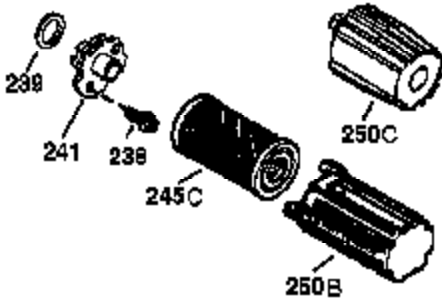

Ref #	Part Number	Qty	Description
239	35815	1	* Carburetor to Baffle Gasket
275A	36838A	1	Spark Arrestor Muffler (Optional) (Incl. 284,284A,416 & 417)
284A	650821		Screw, 10-32 x 1/2" (Optional)
284	36663	1	Muffler Deflector (Incl. 284A)(Optional)
301	36246	1	Fuel Cap
301		1	Fuel Cap Gasket
350	570629B	1	Primer Bulb
351	32180C	1	Primer Line (5.75")
383	570695	1	Carburetor Baffle
384	650229	2	Screw, T-25, 10-32 x 3/8"
416	36085	1	Spark Arrestor Kit (Incl. 417)(Optional)
417	650821	1	Screw, 10-32 x 1/2" (Optional)
900	0		Replacement Engine NONE
900	0	1	Replacement Short Block 750857, order from 71-999