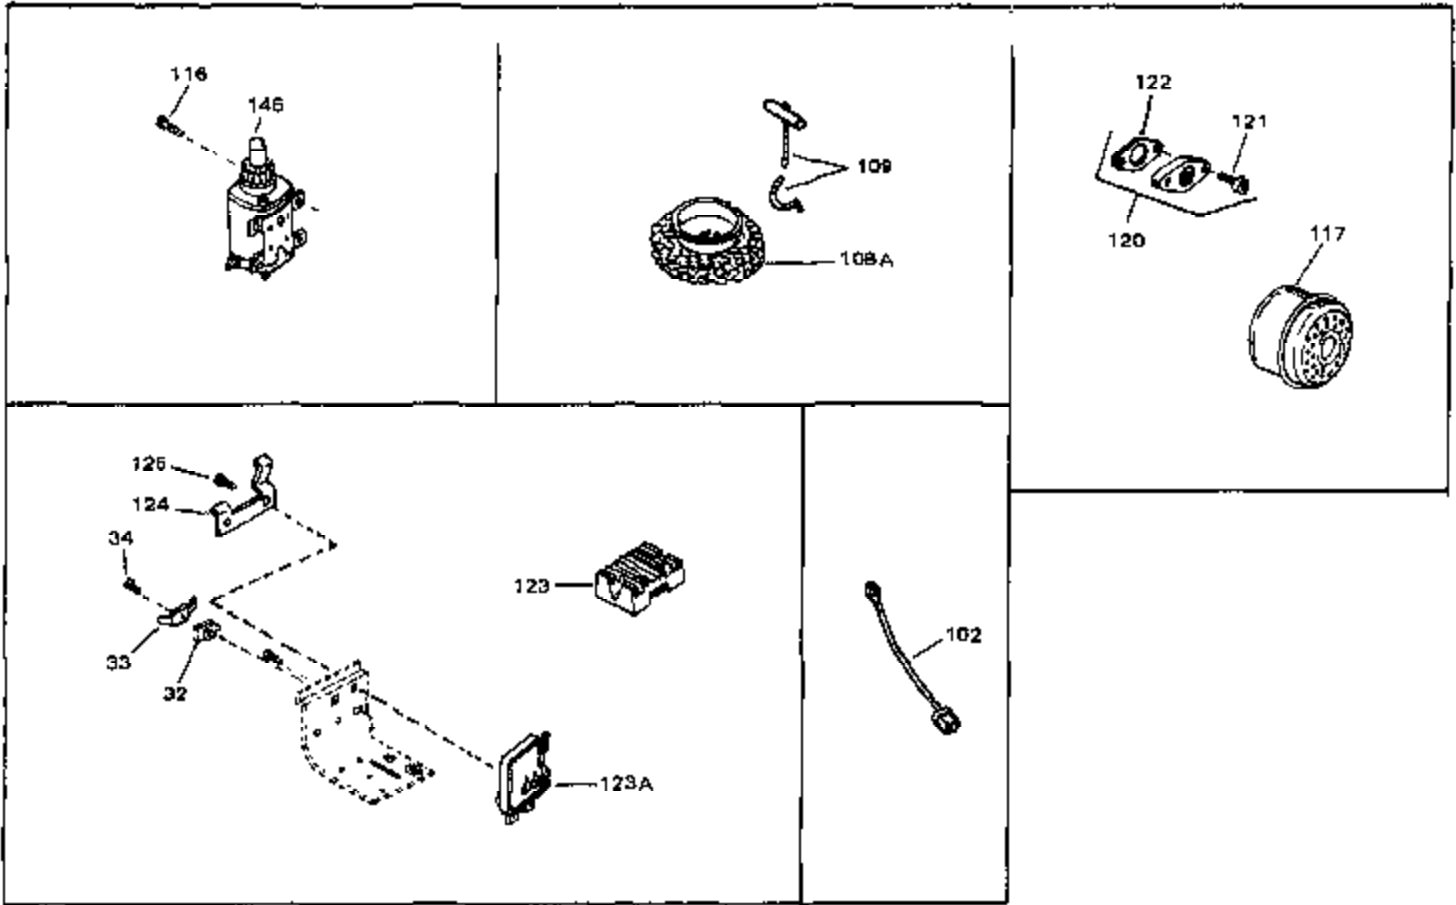

Ref #	Part Number	Qty	Description
32	28545	0	Grommet, Plastic
33	33356	0	Terminal, Ground
34	650643	0	Screw
120	730130	0	Muffler Adapter Kit
121	30196	0	Screw
122	27930	0	Gasket, Exhaust
146	33605	0	Motor, Starter (12 Volt)