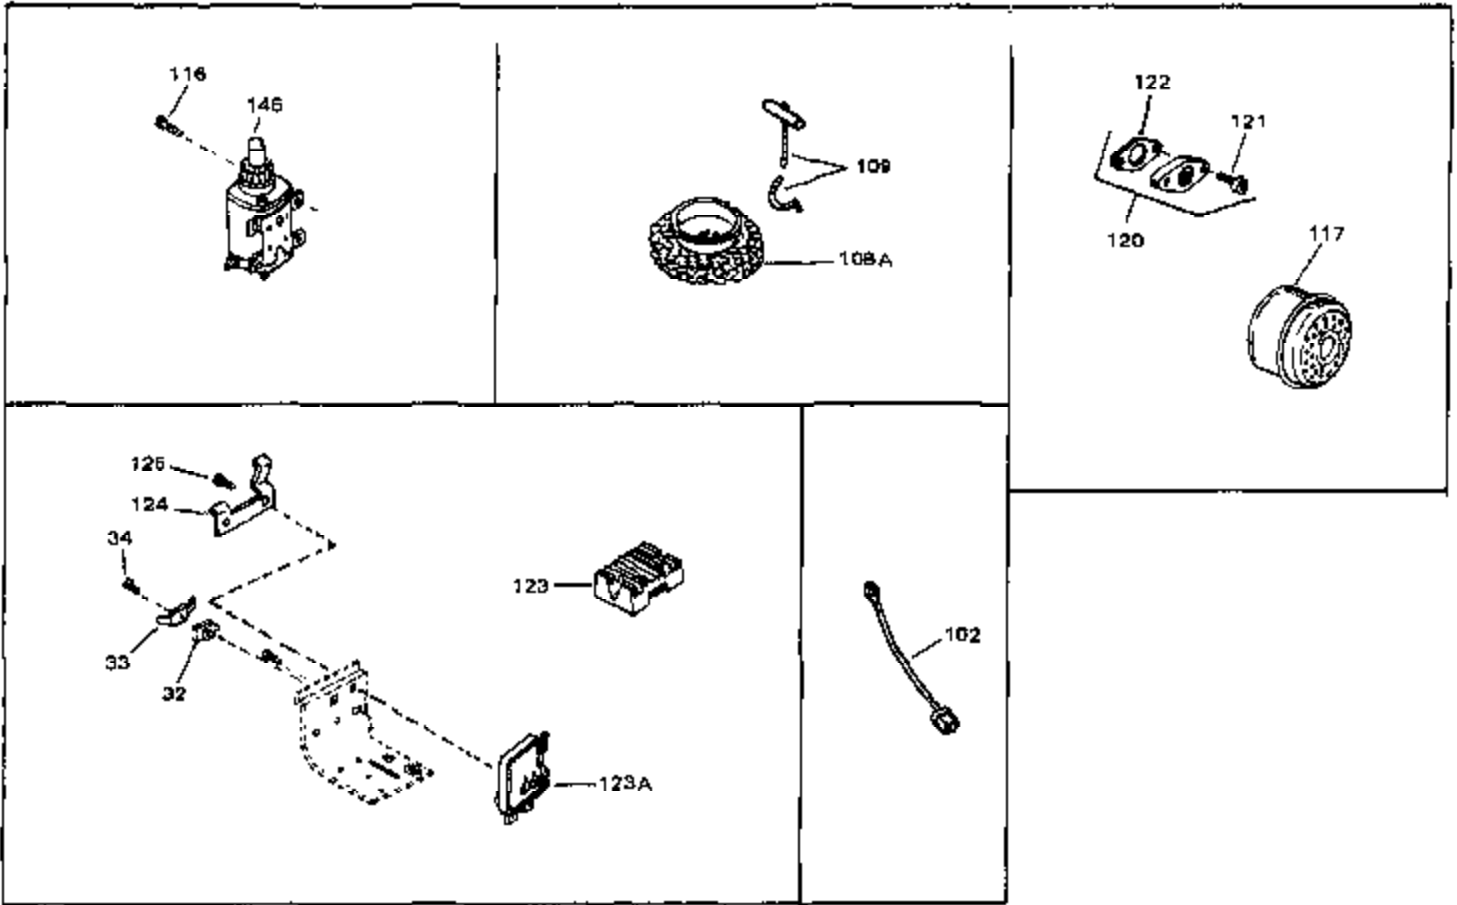

Ref #	Part Number	Qty	Description
116	30688	0	Screw, Hex hd. Sems, 1/4-20 x 1/2
120	730130	0	Muffler Adapter Kit
121	30196	0	Screw
122	27930	0	Gasket, Exhaust
123A	610938	0	Regulator, Rectifier (7 Amp)
124	32765	0	Clamp, Blower housing extension
125	28820	0	Screw