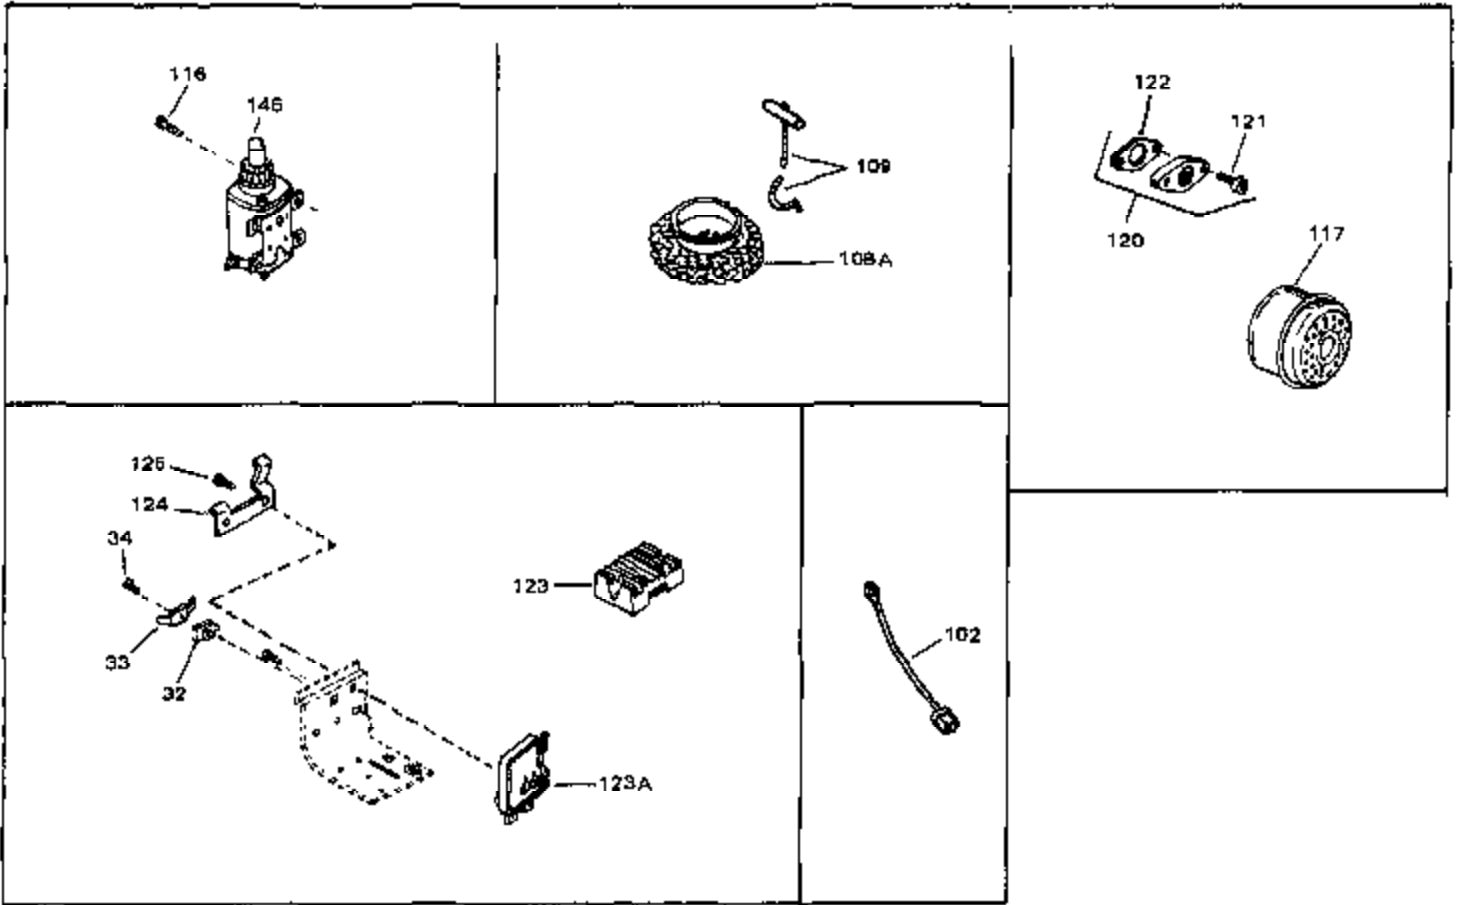

Ref #	Part Number	Qty	Description
120	730130	0	Muffler Adapter Kit
121	30196	0	Screw
122	27930	0	Gasket, Exhaust