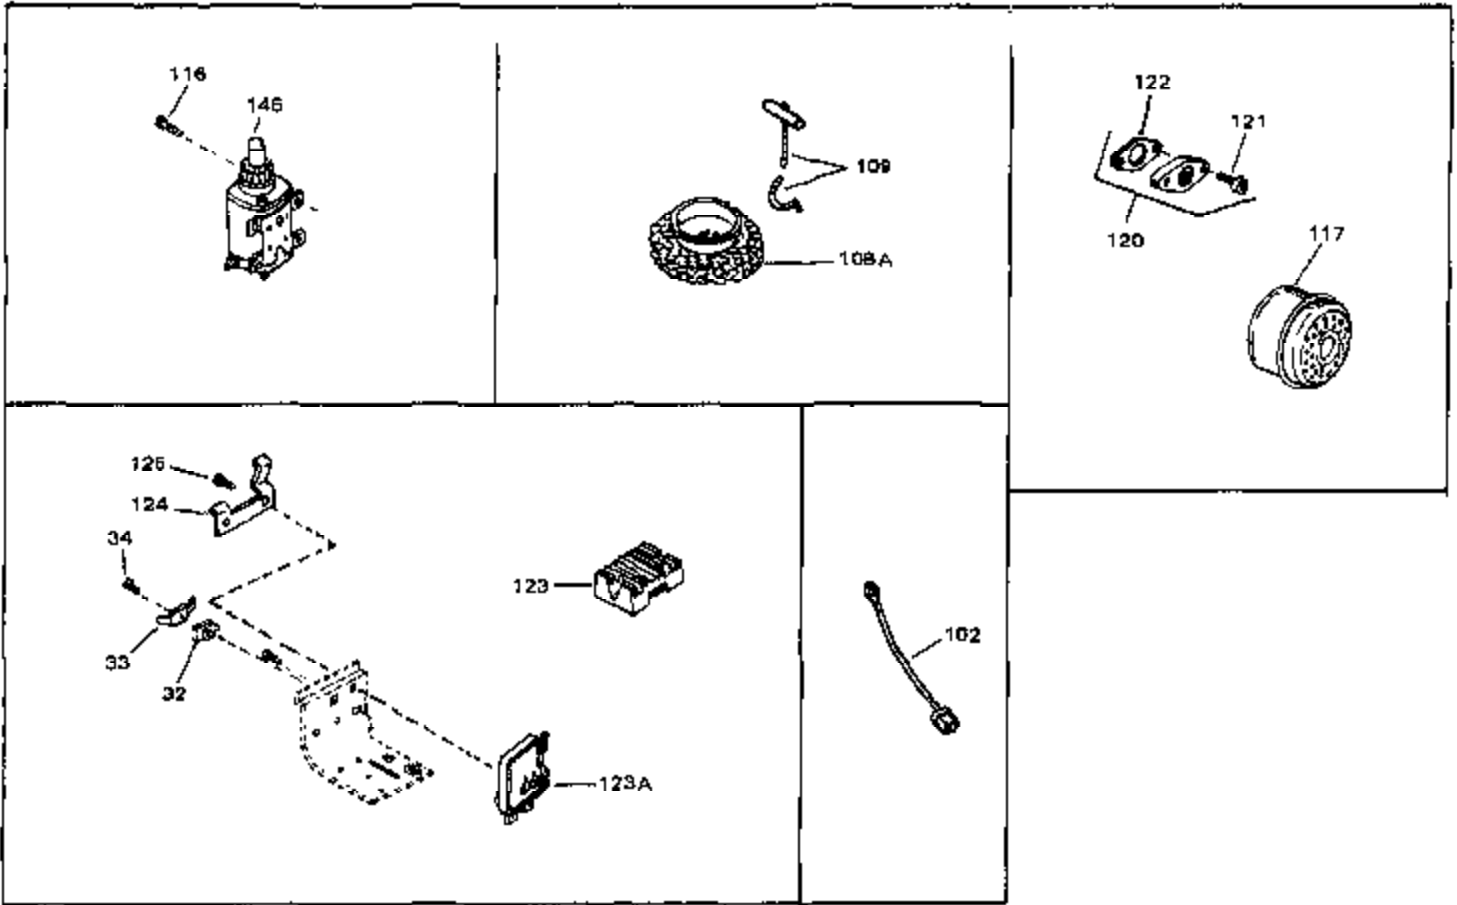

Ref #	Part Number	Qty	Description
32	28545	0	Grommet, Plastic
34	650643	0	Screw
116	30688	0	Screw, Hex hd. Sems, 1/4-20 x 1/2
120	730130	0	Muffler Adapter Kit
121	30196	0	Screw
122	27930	0	Gasket, Exhaust
123A	610938	0	Regulator, Rectifier (7 Amp)
124	32765	0	Clamp, Blower housing extension
125	28820	0	Screw
146	33605	0	Motor, Starter (12 Volt)