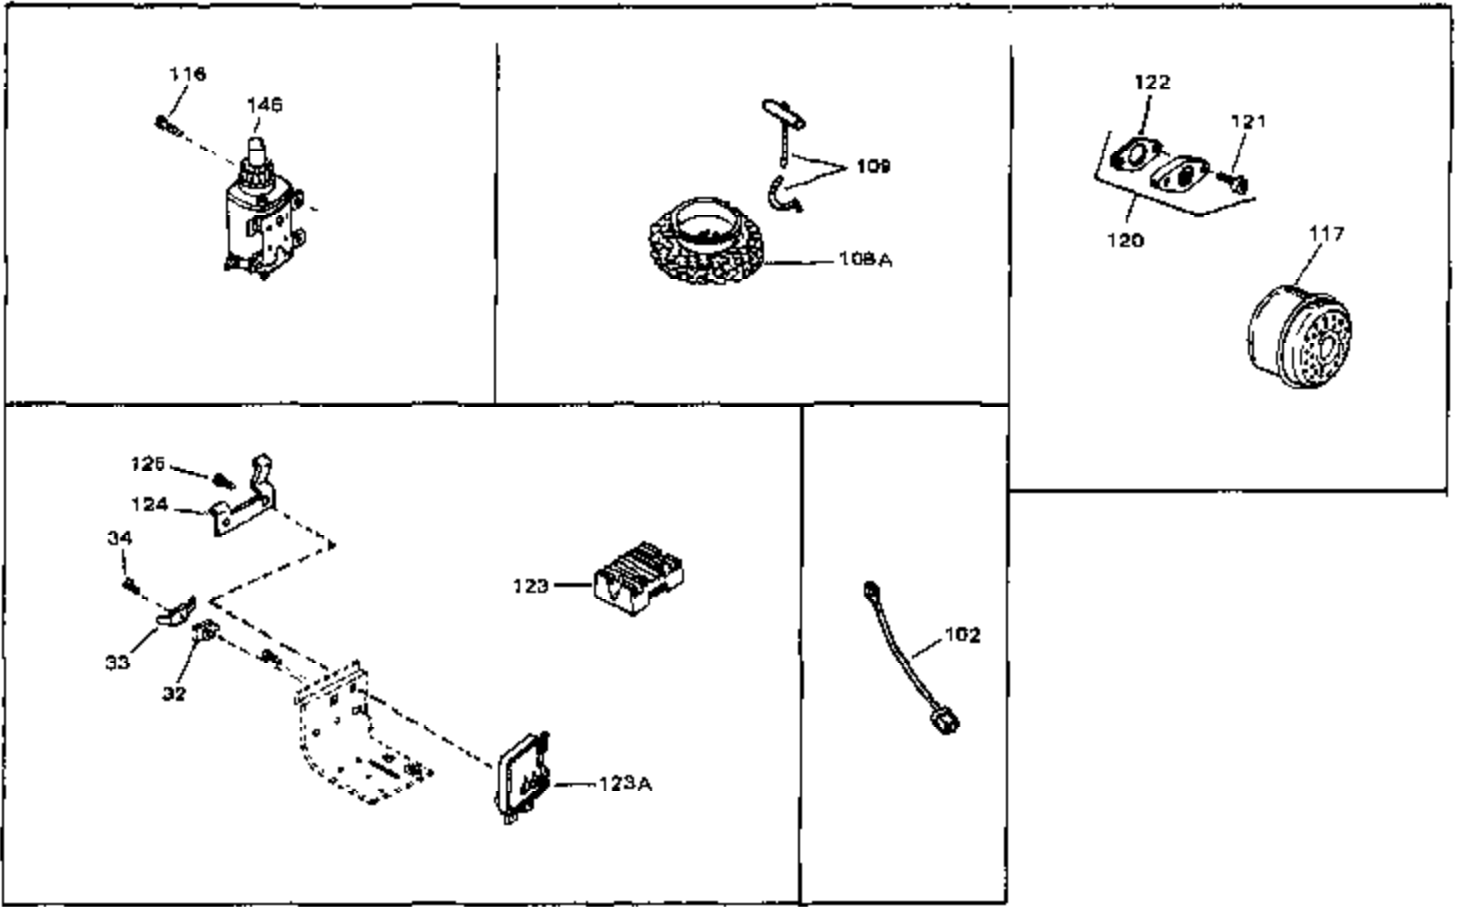

Ref #	Part Number	Qty	Description
120	730130	0	Muffler Adapter Kit
121	30196	0	Screw
122	27930	0	Gasket, Exhaust