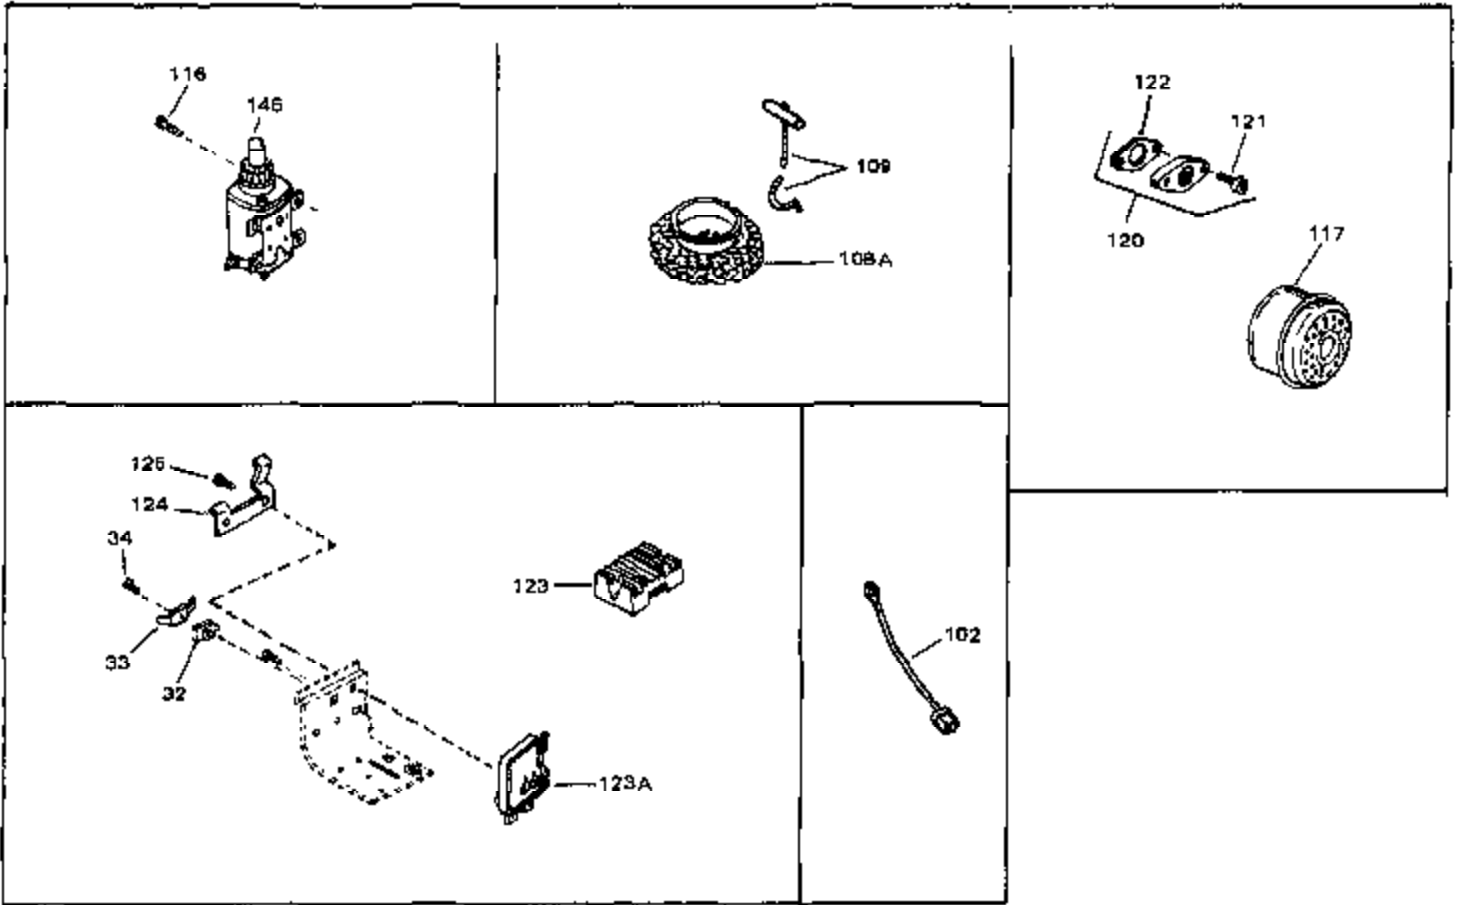

Ref #	Part Number	Qty	Description
102	34254	0	Wire Assy., Alternator adapter (Eyelet
108A	33286	0	Hub & Screen Assy., Starter
109	590343	0	Rope & Handle Assy., Starter
120	730130	0	Muffler Adapter Kit
121	30196	0	Screw
122	27930	0	Gasket, Exhaust
123A	610938	0	Regulator, Rectifier (7 Amp)
124	32765	0	Clamp, Blower housing extension
125	28820	0	Screw