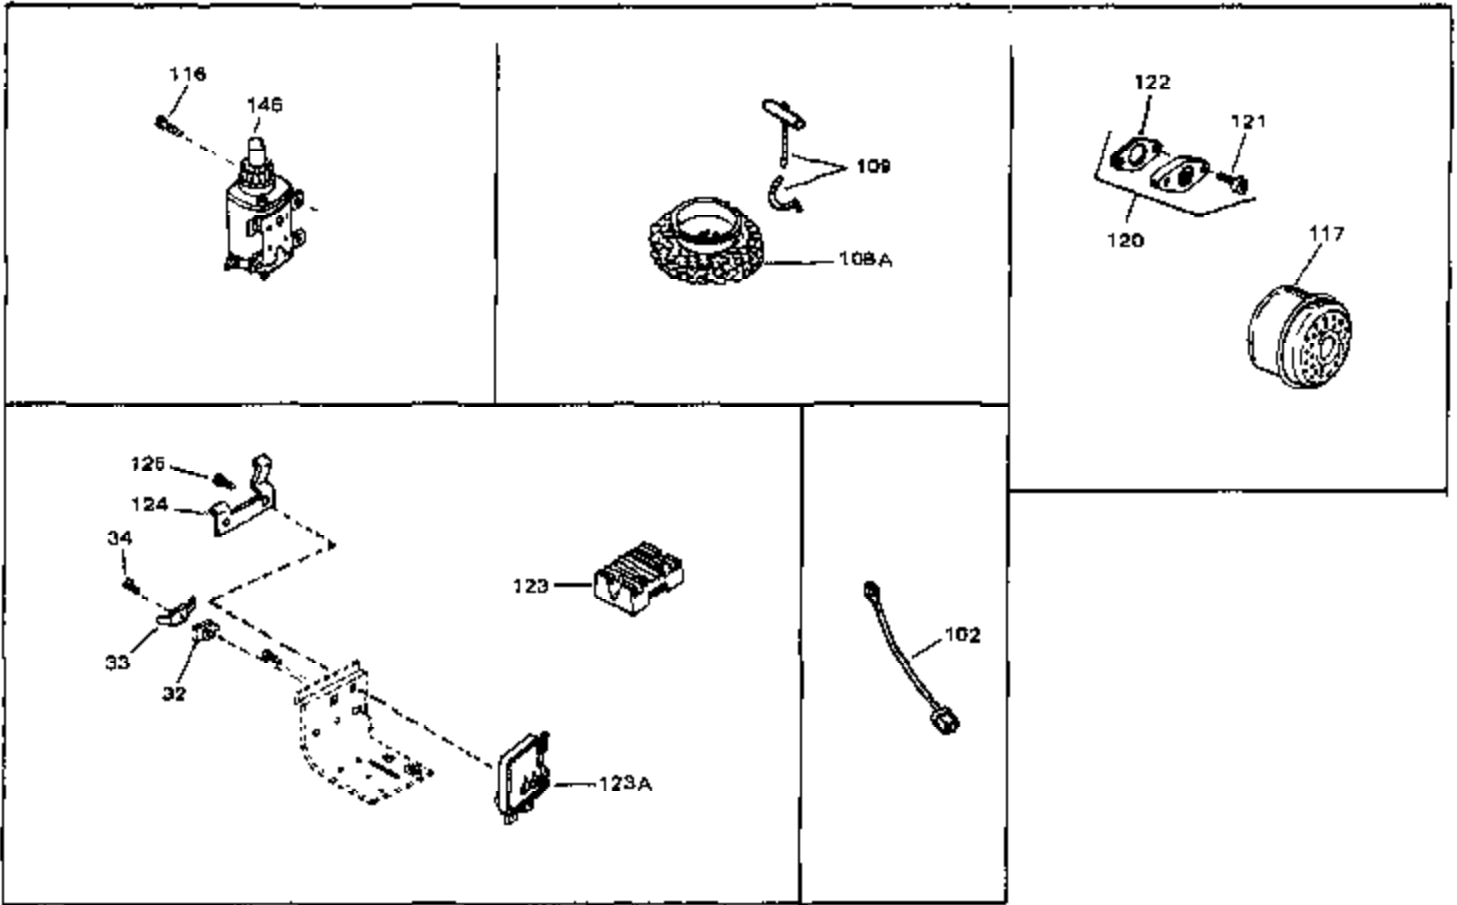

Ref #	Part Number	Qty	Description
120	730130	0	Muffler Adapter Kit
121	30196	0	Screw
122	27930	0	Gasket, Exhaust
123A	610938	0	Regulator, Rectifier (7 Amp)
124	32765	0	Clamp, Blower housing extension
125	28820	0	Screw