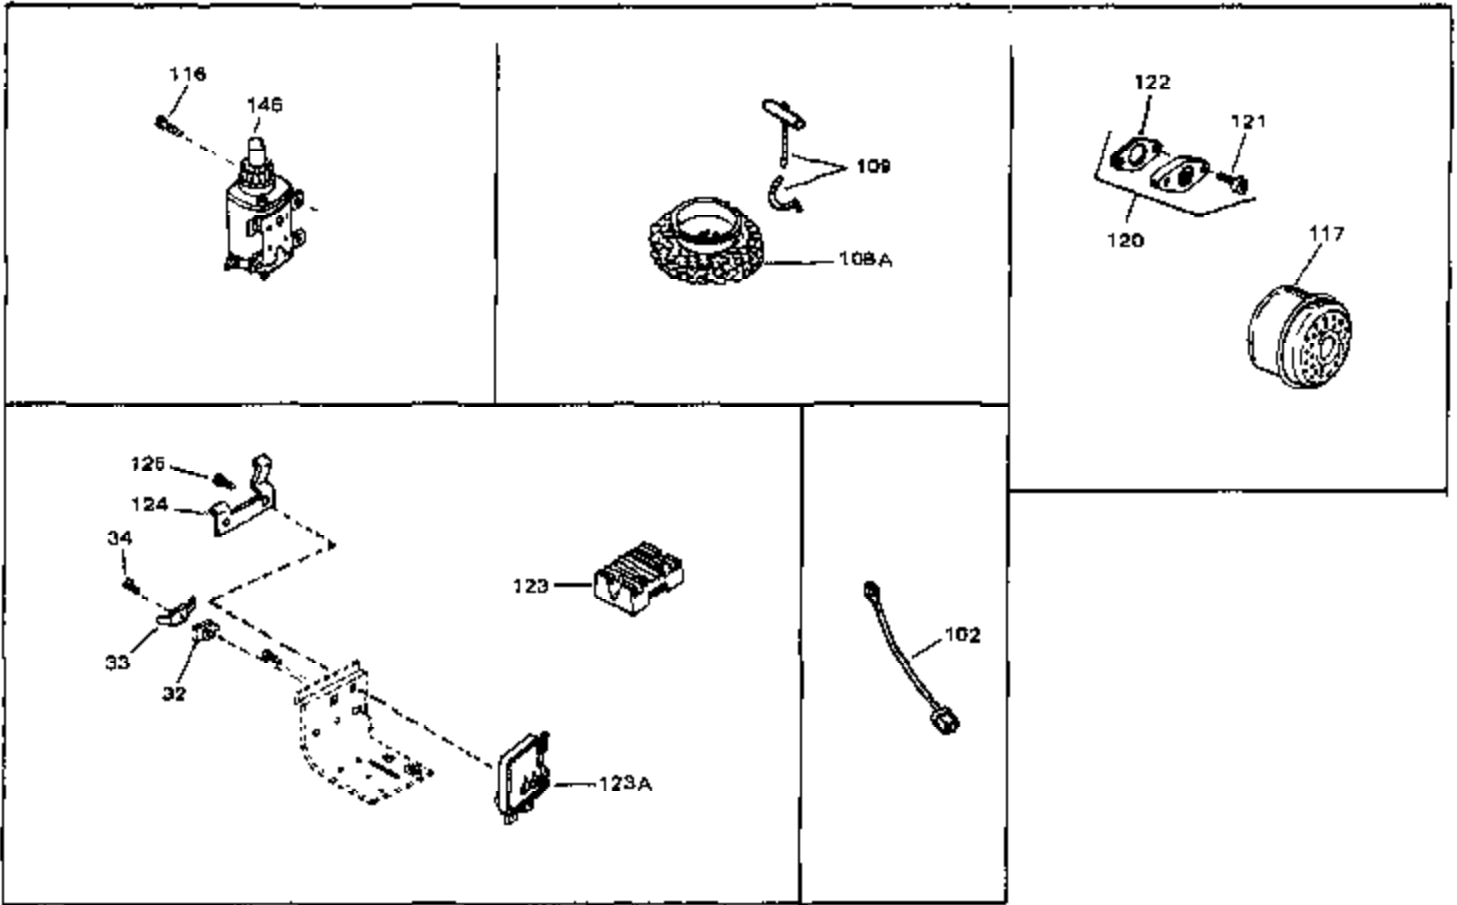

Ref #	Part Number	Qty	Description
32	28545	0	Grommet, Plastic
33	33356	0	Terminal, Ground
34	650643	0	Screw
120	730130	0	Muffler Adapter Kit
121	30196	0	Screw
122	27930	0	Gasket, Exhaust