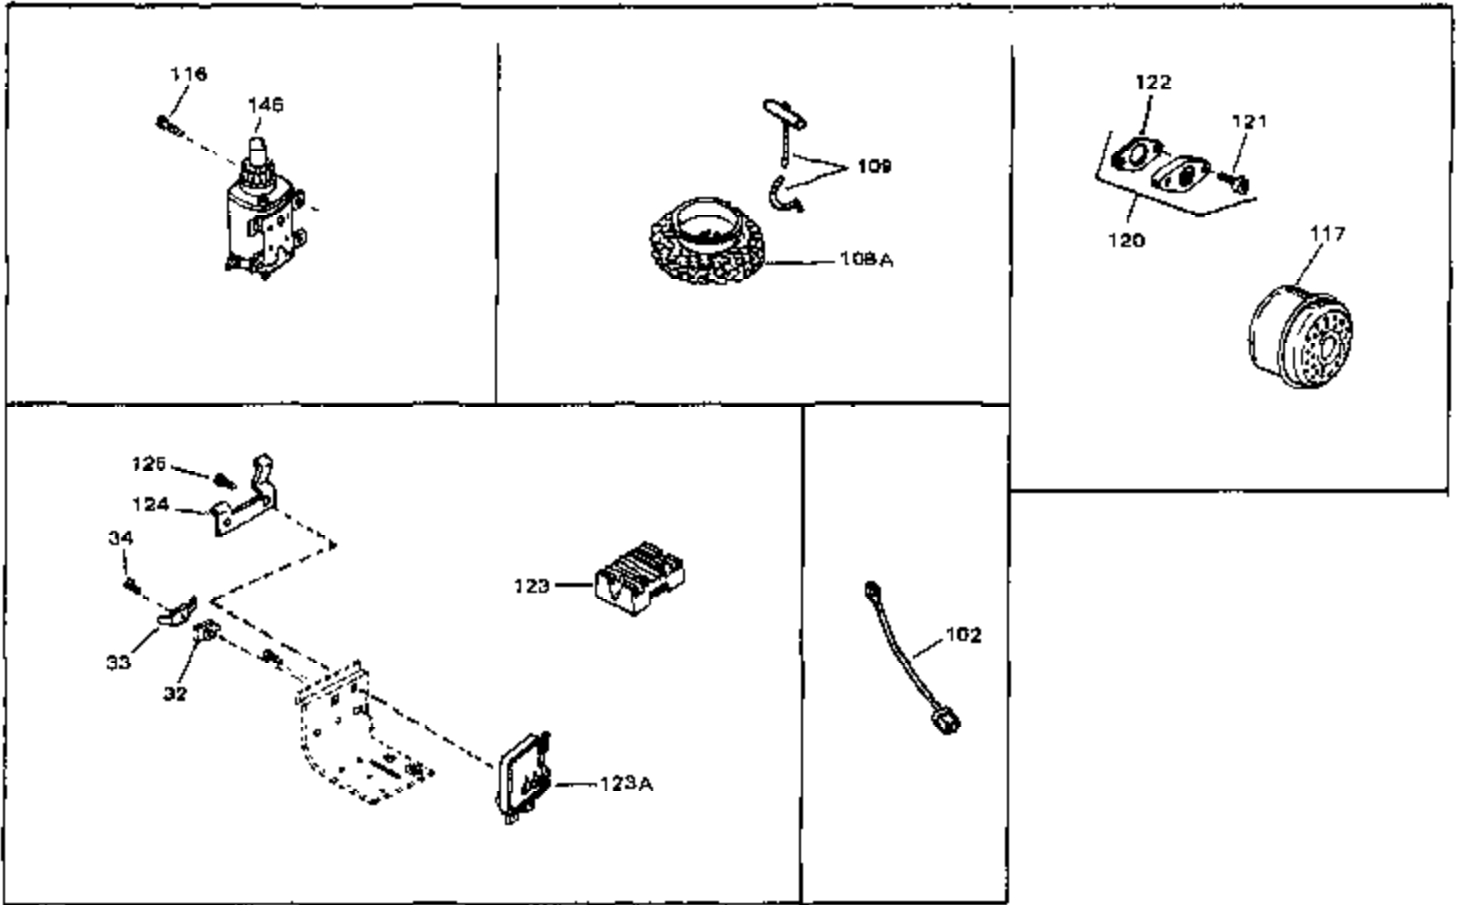

Ref #	Part Number	Qty	Description
32	28545	0	Grommet, Plastic
33	33356	0	Terminal, Ground
34	650643	0	Screw
120	730130	0	Muffler Adapter Kit
121	30196	0	Screw
122	27930	0	Gasket, Exhaust