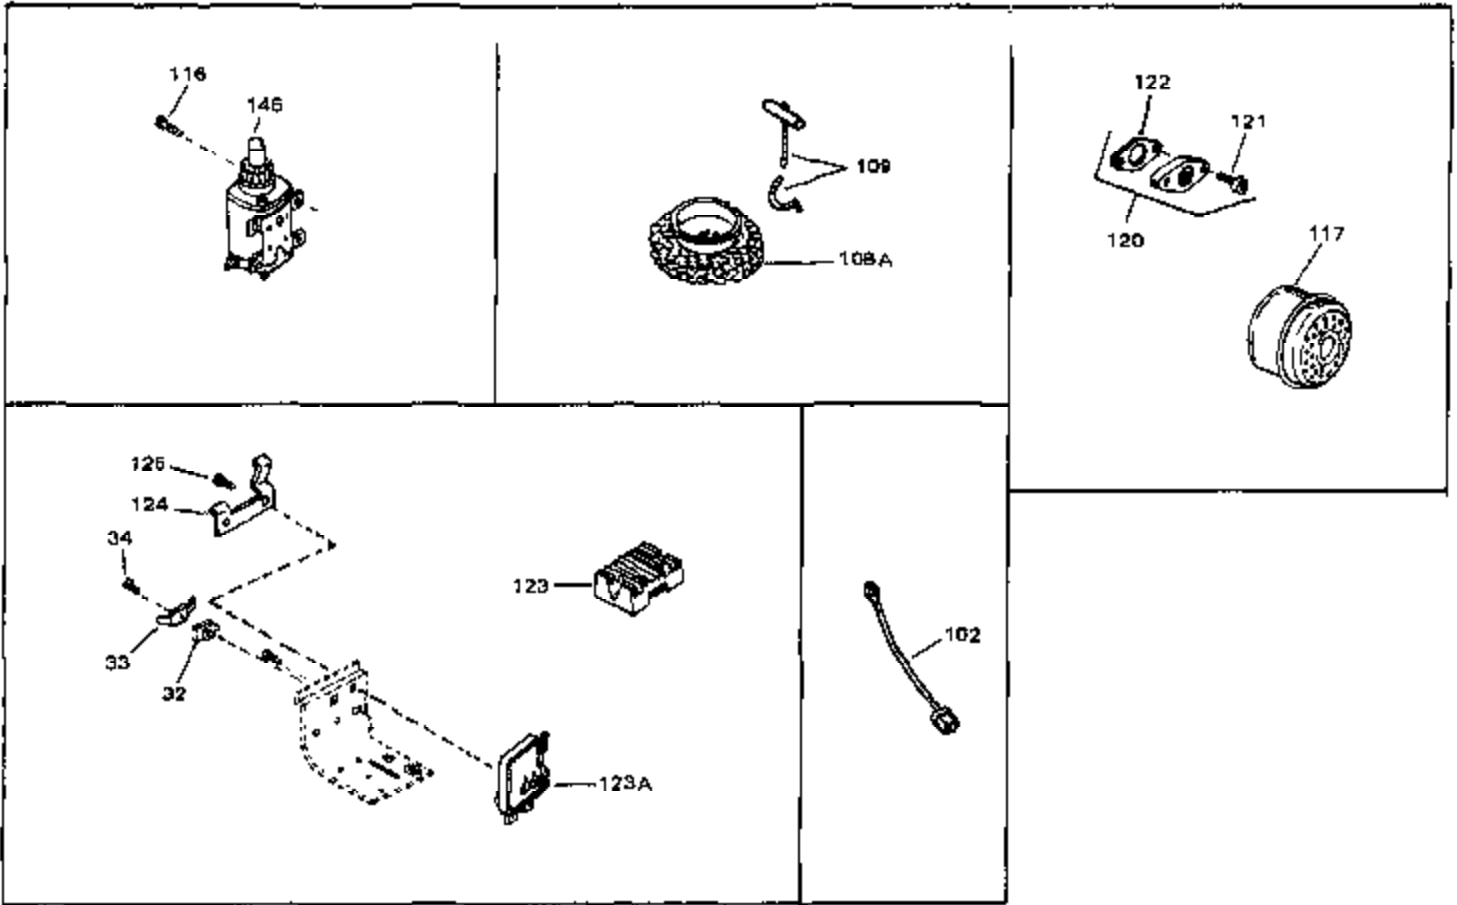

Ref #	Part Number	Qty	Description
32	28545	0	Grommet, Plastic
33	33932	0	Terminal, Ground
34	650643	0	Screw
120	730130	0	Muffler Adapter Kit
121	30196	0	Screw
122	27930	0	Gasket, Exhaust