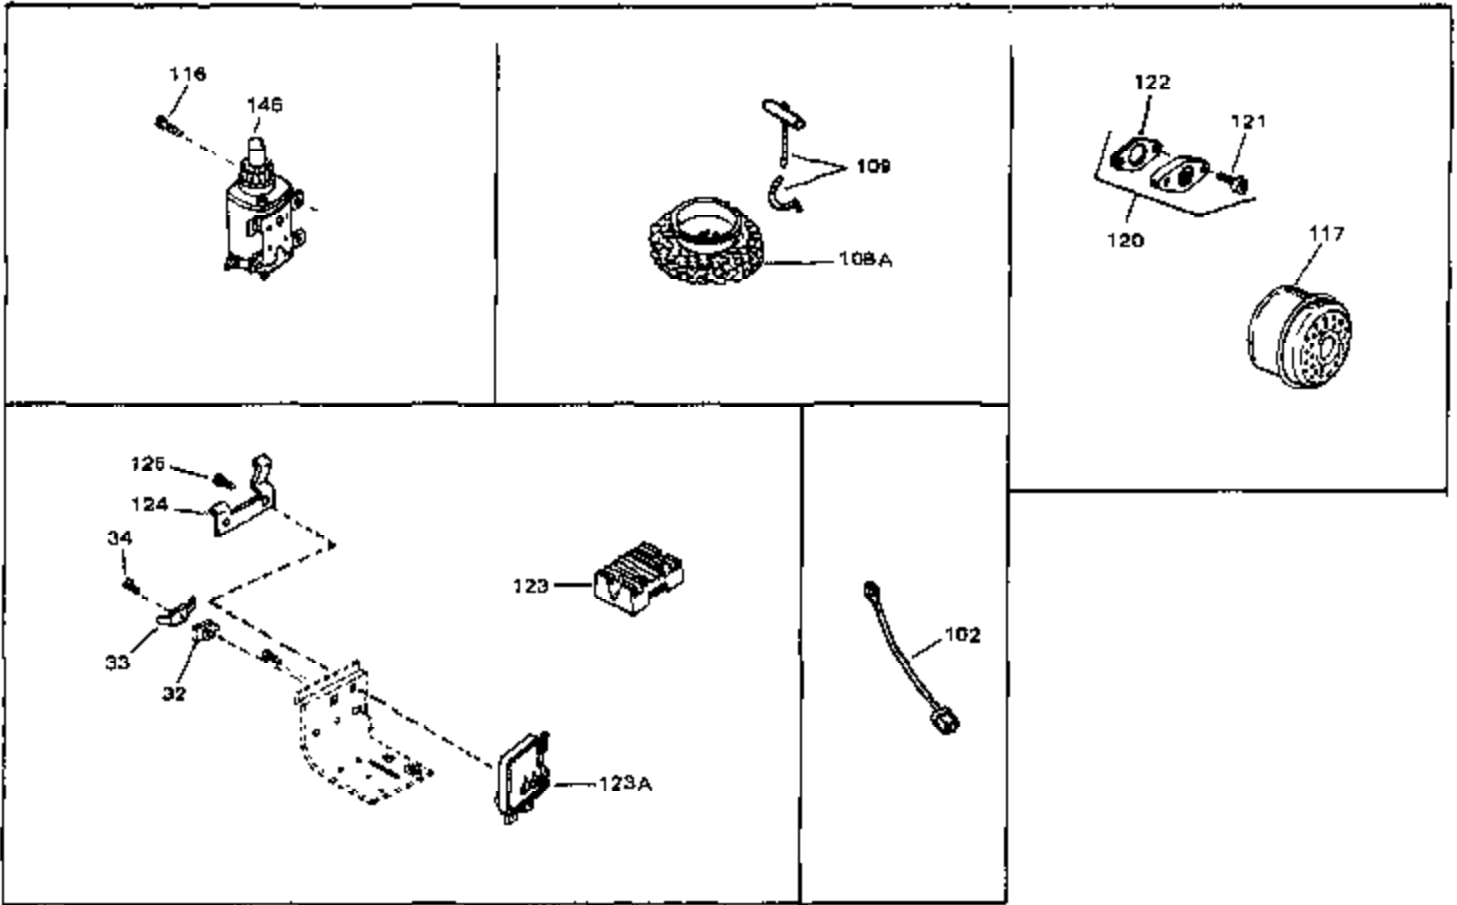

Ref #	Part Number	Qty	Description
116	30688	0	Screw, Hex hd. Sems, 1/4-20 x 1/2
120	730130	0	Muffler Adapter Kit
121	30196	0	Screw
122	27930	0	Gasket, Exhaust
123A	610938	0	Regulator, Rectifier (7 Amp)
124	32765	0	Clamp, Blower housing extension
125	28820	0	Screw
146	33605	0	Motor, Starter (12 Volt)