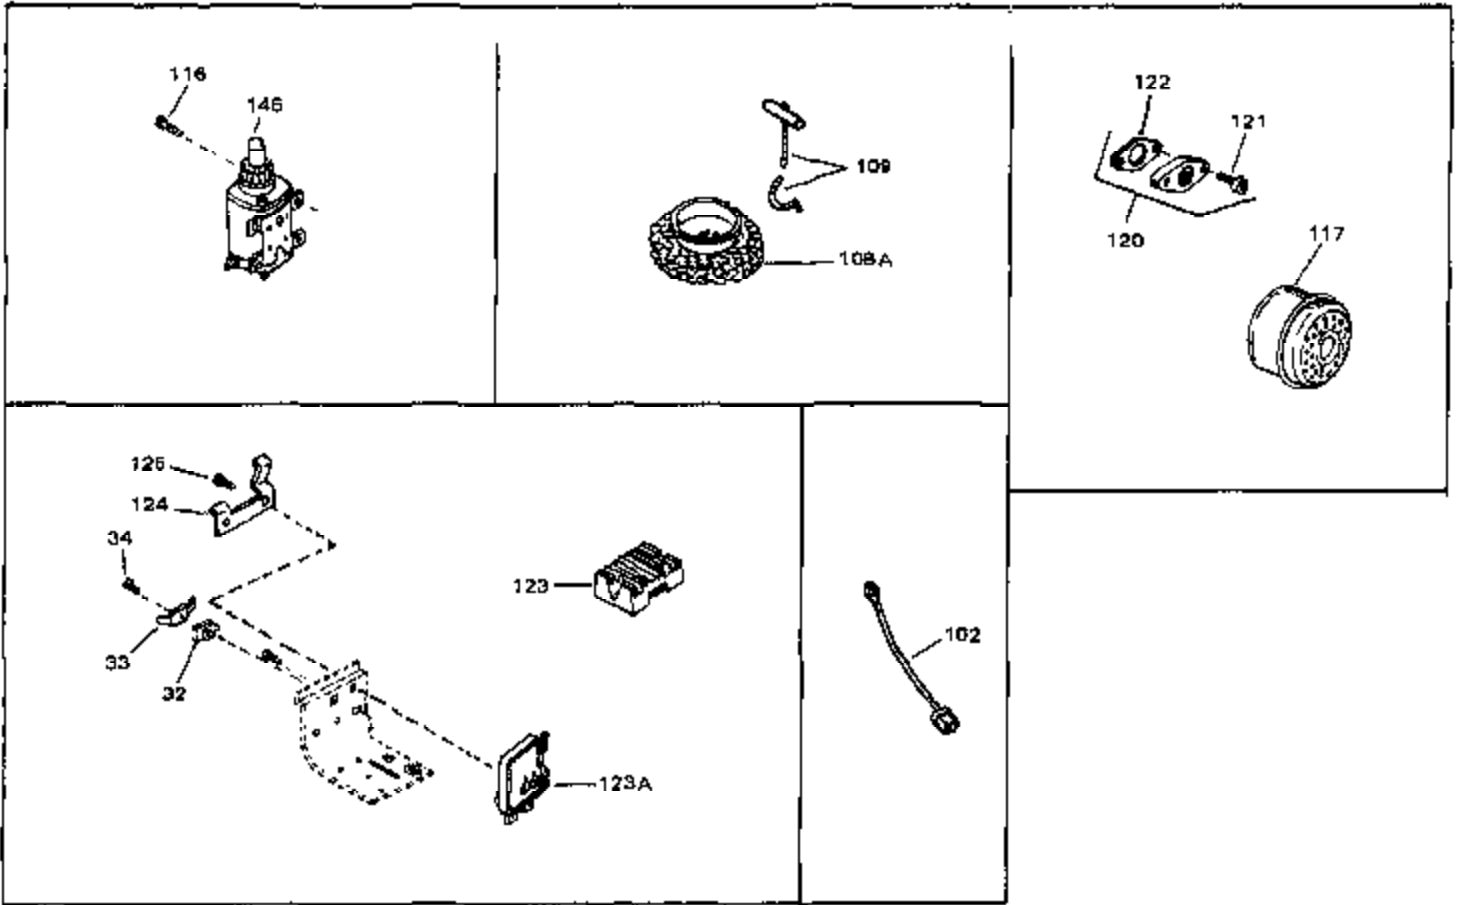

Ref #	Part Number	Qty	Description
32	28545	0	Grommet, Plastic
34	650643	0	Screw
120	730130	0	Muffler Adapter Kit
121	30196	0	Screw
122	27930	0	Gasket, Exhaust