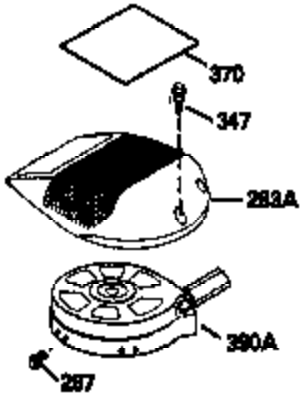

OPTIONAL SPARK ARRESTOR

Ref #	Part Number	Qty	Description
90	611155	1	Flywheel
177	650925	2	Carburetor Mounting Stud
245A	36102	1	Air Cleaner Filter
260	36038	1	Blower Housing
261	650929	1	Screw, 1/4-20 x 1 1/16"
262	650737	3	Screw, 1/4-20 x 1-1/2"
287	650926	4	Screw, 8-32 x 21/64"
346A	28763	2	Screw, 10-32 x 35/64"
370	36261	1	Instruction Decal