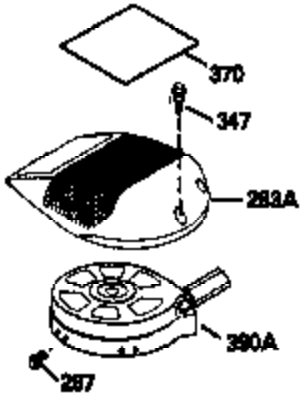

OPTIONAL SPARK ARRESTOR

Engine Parts List #2

Ref #	Part Number	Qty	Description
90	611171	1	Flywheel
110A	36097	1	Ground Wire
110B	36098	1	Ground Wire
110C	36099	1	Ground Wire
177	650925	2	Carburetor Mounting Stud
245A	36102	1	Air Cleaner Filter
260	36425	1	Blower Housing
261	650929	1	Screw, 1/4-20 x 11/16"
262	650737	3	Screw, 1/4-20 x 1-1/2"
263A	36426	1	Starter Grill
287	650926	4	Screw, 8-32 x 21/64"
346A	28763	2	Screw, 10-32 x 35/64"
347	650898	1	Screw, 10-32 x 27/32"
361B	29216	3	Lock Nut
370A	36260	1	Primer Decal
370	36261	1	Instruction Decal