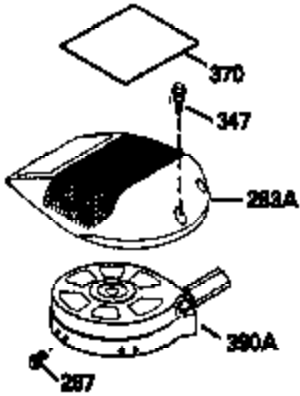

OPTIONAL SPARK ARRESTOR

Ref #	Part Number	Qty	Description
90	611155	1	Flywheel
177	650925	2	Carburetor Mounting Stud
245A	36102	1	Air Cleaner Filter
260	36038	1	Blower Housing
261	650929	1	Screw, 1/4-20 x 11/16"
262	650737	3	Screw, 1/4-20 x 1/2"
287	650926	2	Screw, 8-32 x 21/64"
346A	28763	2	Screw, 10-32 x 35/64"
370	36260	1	Primer Decal
370A	36261	1	Instruction Decal