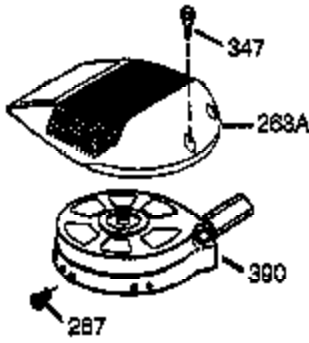

Engine Parts List #2

Ref #	Part Number	Qty	Description
7	36005A	1	* Breather Cover & Gasket
152	37075	1	"O"-Ring
240	36190	1	Air Cleaner Body (Incl. 239 & 350)
243B	651041	1	Air Cleaner Stud
245	36046	1	Air Cleaner Filter
250	36191	1	Air Cleaner Cover
251	650928	2	Lock Nut 1/4-20
251A	650933	1	Wing Nut, 1/4-20
263A	36192	1	Starter Grill
287	650926	2	Screw, 8-32 x 21/64"
347	650898A	1	Screw, 10-32 x 27/32"
350	36045	1	Primer
390	590702	1	Rewind Starter (NOTE: This engine could have been built with 590739 starter. Refer to the design of the rope pulley strength ribs for part identification. Individual starter parts do not interchange.)
900	0		Replacement Engine NONE
900	0	1	Replacement S/B 750797, order from 71 -999