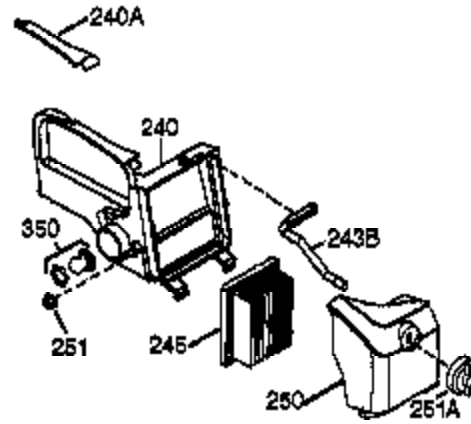

Engine Parts List #2

Ref #	Part Number	Qty	Description
7	36005A	1	* Breather Cover & Gasket
152	37075	1	"O"-Ring
240	36190	1	Air Cleaner Body (Incl. 239 & 350)
243B	651041	1	Air Cleaner Stud
245	36046	1	Air Cleaner Filter
250	36191	1	Air Cleaner Cover
251	650928	2	Lock Nut 1/4-20
251A	650933	1	Wing Nut, 1/4-20
263A	36192	1	Starter Grill
287	650926	2	Screw, 8-32 x 21/64"
347	650898A	1	Screw, 10-32 x 27/32"
350	36045	1	Primer
390	590702	1	Rewind Starter (NOTE: This engine could have been built with 590739 starter. Refer to the design of the rope pulley strength ribs for part identification. Individual starter parts do not interchange.)
900	0		Replacement Engine NONE
900	0	1	Replacement S/B 750797, order from 71 -999