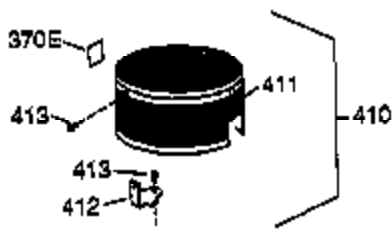

Engine Parts List #2

Ref #	Part Number	Qty	Description
7	36005A	1	* Breather Cover & Gasket
152	37075	1	"O"-Ring
240	36190	1	Air Cleaner Body (Incl. 239 & 350)
243B	651041	1	Air Cleaner Stud
245	36046	1	Air Cleaner Filter
250	36191	1	Air Cleaner Cover
251	650928	2	Lock Nut 1/4-20
251A	650933	1	Wing Nut, 1/4-20
263A	36192	1	Starter Grill
287	650926	2	Screw, 8-32 x 21/64"
347	650898A	1	Screw, 10-32 x 27/32"
350	36045	1	Primer
390	590702	1	Rewind Starter (NOTE: This engine could have been built with 590739 starter. Refer to the design of the rope pulley strength ribs for part identification. Individual starter parts do not interchange.)
900	0		Replacement Engine NONE
900	0	1	Replacement S/B 750797, order from 71 -999