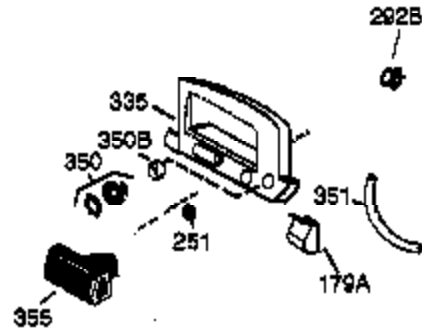

Engine Parts List #2

Ref #	Part Number	Qty	Description
7	36005A	1	* Breather Cover & Gasket
152	37075	1	"O"-Ring
240	36190	1	Air Cleaner Body (Incl. 239 & 350)
243B	651041	1	Air Cleaner Stud
245	36046	1	Air Cleaner Filter
250	36191	1	Air Cleaner Cover
251	650928	2	Lock Nut 1/4-20
251A	650933	1	Wing Nut, 1/4-20
263A	36192	1	Starter Grill
287	650926	2	Screw, 8-32 x 21/64"
347	650898A	1	Screw, 10-32 x 27/32"
350	36045	1	Primer
390	590702	1	Rewind Starter (NOTE: This engine could have been built with 590739 starter. Refer to the design of the rope pulley strength ribs for part identification. Individual starter parts do not interchange.)
900	0		Replacement Engine NONE
900	0	1	Replacement S/B 750797, order from 71 -999