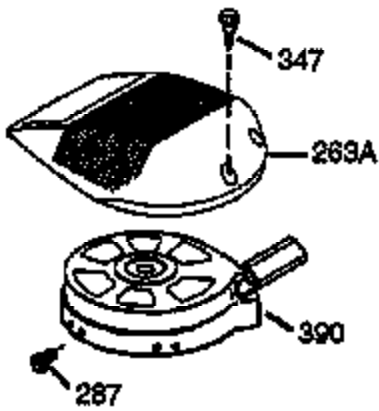

ILLUSTRATION SHOWS TYPICAL PARTS ONLY. ORDER BY PART NUMBER. PARTS NOT LISTED ARE SUPPLIED BY OEM.

Ref #	Part Number	Qty	Description
187	36035	1	* Carburetor Mounting Spacer
251	650928	2	Lock Nut 1/4-20
287	650926	2	Screw, 8-32 x 21/64"
350	36045	1	Primer
370	36261	1	Lubrication Decal
390	590686	1	Rewind Starter