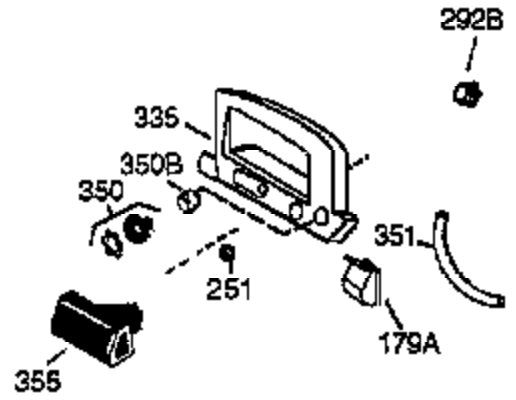

ILLUSTRATION SHOWS TYPICAL PARTS ONLY. ORDER BY PART NUMBER. PARTS NOT LISTED ARE SUPPLIED BY OEM.

Ref #	Part Number	Qty	Description
187	36035	1	* Carburetor Mounting Spacer
251	650928	2	Lock Nut 1/4-20
287	650926	2	Screw, 8-32 x 21/64"
350	36045	1	Primer
370	36261	1	Lubrication Decal
390	590686	1	Rewind Starter