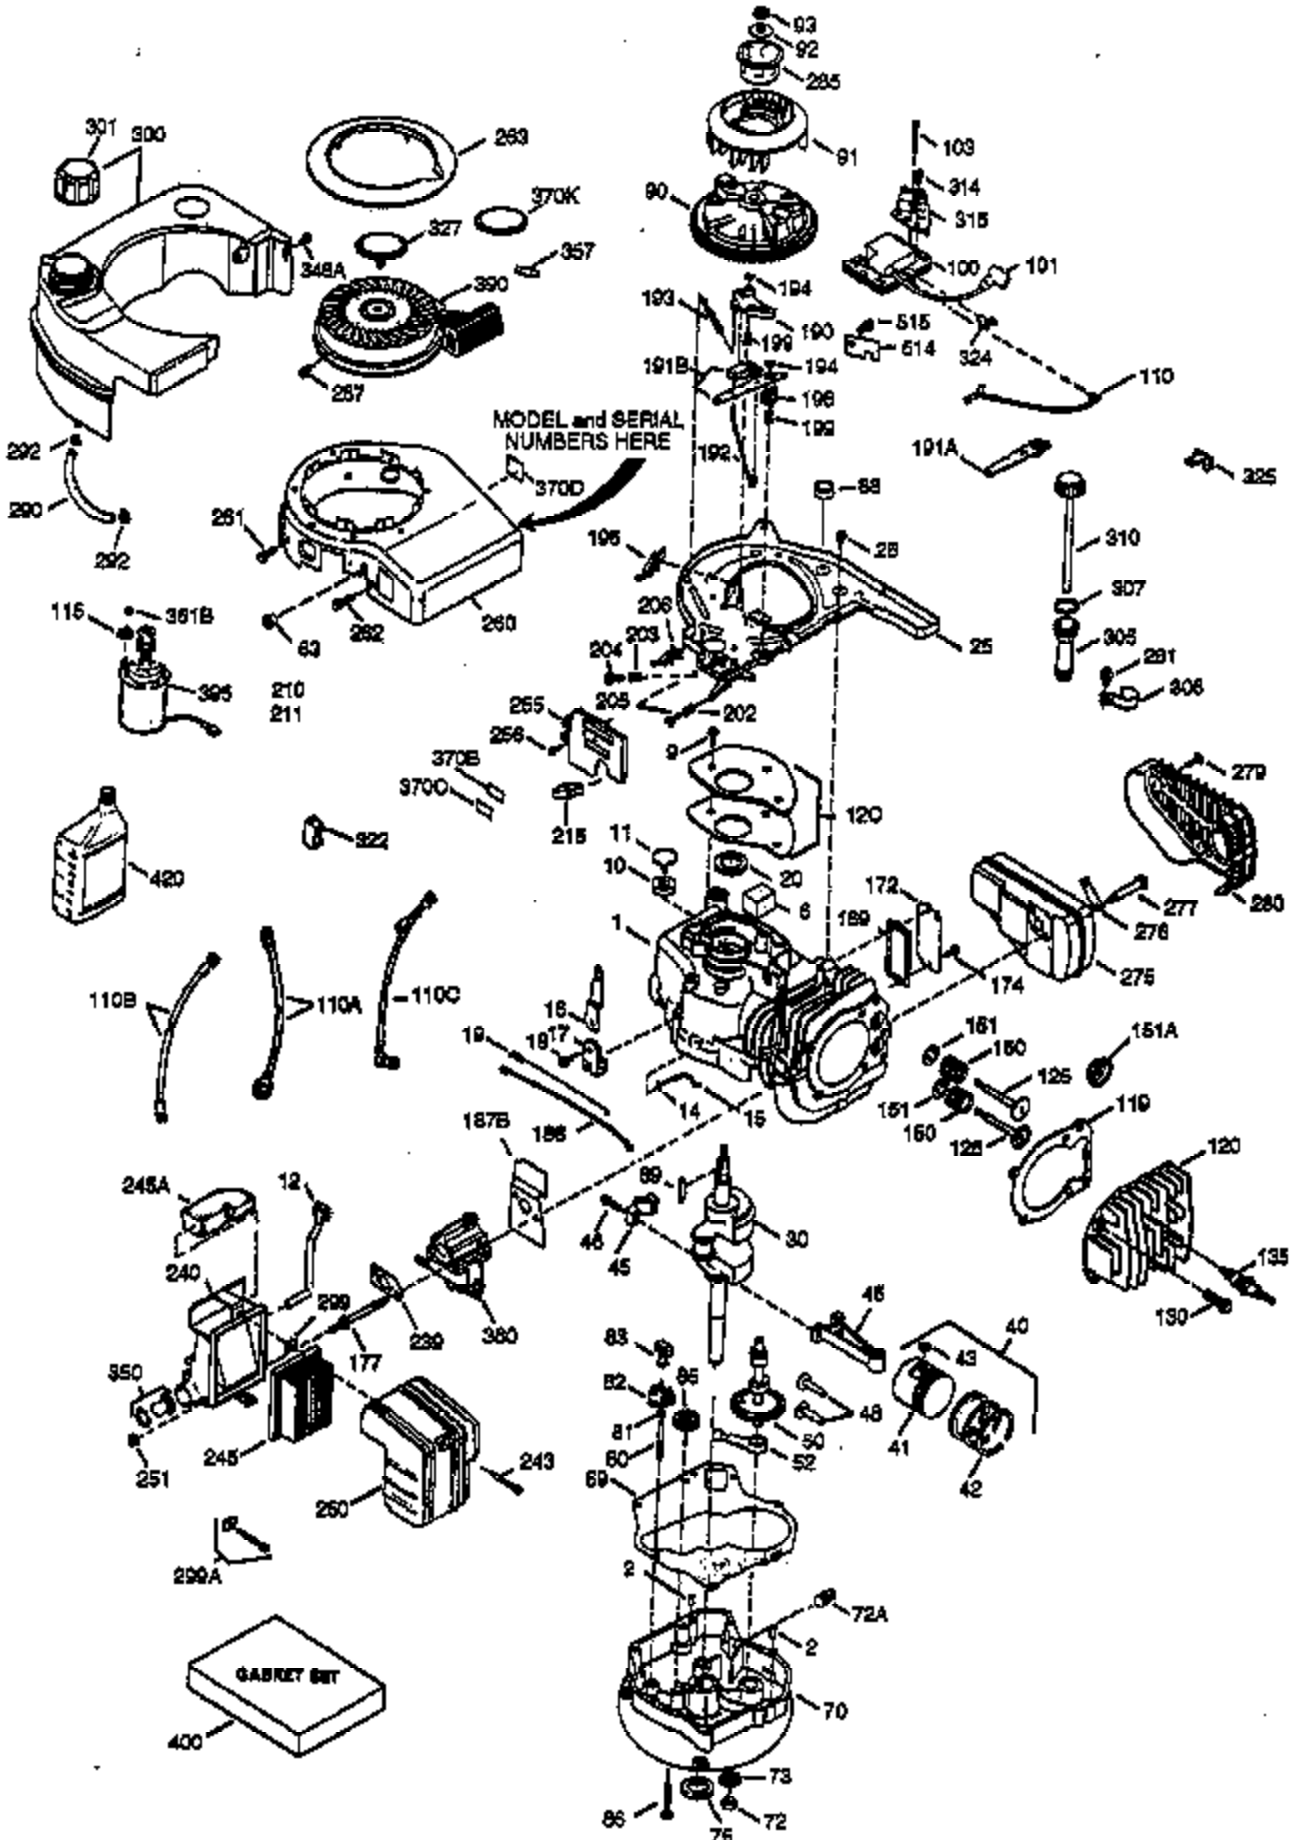

ILLUSTRATION SHOWS TYPICAL PARTS ONLY. ORDER BY PART NUMBER. PARTS NOT LISTED ARE SUPPLIED BY OEM.

Engine Parts List #1

Ref #	Part Number	Qty	Description
1	36118	1	Cylinder (Incl. 2, 10, & 20)
2	27652	2	Dowel Pin
6	36059	1	Breather Element
9	650836	3	Screw, 10-24 x 1/2"
10	36002	1	Breather Valve Body
11	36003	1	Check Valve
12C	36005A	1	* Breather Cover & Gasket
12	36001	1	Breather Tube
14	28277	1	Flat Washer
15	36006	1	Governor Rod (Machined)
16	36008	1	Governor Lever
17	31335	1	Governor Lever Clamp
18	650548	1	Screw, 8-32 x 5/16"
19	36103	1	Governor Spring
20	36010	1	Oil Seal
25	36091A	1	Blower Housing Baffle Ass'y.(Incl.206)
26	650802	3	Screw, 1/4-20 x 5/8"
30	36109	1	Crankshaft Ass'y.
40	36073	1	Piston,Pin,Ring Set (Std.)
40	36074	1	Piston,Pin,Ring Set (.010 OS)
40	36075	1	Piston,Pin,Ring Set (.020 OS)
41	36070	1	Piston & Pin Ass'y.(Std.) (Incl. 43)
41	36071	1	Piston & Pin Ass'y.(.010 OS)(Incl.43)
41	36072	1	Piston & Pin Ass'y.(.020 OS)(Incl.43)
42	36076	1	Ring Set (Std.)
42	36077	1	Ring Set (.010 OS)
42	36078	1	Ring Set (.020 OS)
43	20381	2	Piston Pin Retaining Ring
45	36023A	1	Connecting Rod Ass'y. (Incl. 46)
46	32610A	2	Connecting Rod Bolt
48	36030	2	Valve Lifter
50	36031	1	Camshaft (MCR)
52	29914	1	Oil Pump Ass'y.
69	36032	1	* Mounting Flange Gasket
70	36033A	1	Mounting Flange (Incl. 72 thru 85)
72	36083	1	Oil Drain Plug
75	36010	1	Oil Seal
80	30574A	1	Governor Shaft
81	30590A	1	Washer
82	30591	1	Governor Gear Ass'y. (Incl.81)
83	36057	1	Governor Spool
85	36034	1	Idle Gear
86	650924	7	Screw, 1/4-20 x 1-9/16"
89	611154	1	Flywheel Key
90	611155	1	Flywheel
91	611156	1	Flywheel Fan
92	650815	1	Belleville Washer
93	650816	1	Flywheel Nut
100	34443A	1	Solid State Ignition
101	610118	1	Spark Plug Cover
103	650814	2	Screw, Torx T-15, 10-24 x 1"
110	36230	1	Ground Wire
119	36119	1	* Cylinder Head Gasket
120	36120	1	Cylinder Head
125	36471	1	Exhaust Valve (Std.) (Incl. 151)
125	36472	1	Exhaust Valve (1/32" OS)
126	29314B	1	Intake Valve (Std.) (Incl. 151)
126	29315C	1	Intake Valve (1/32" OS)