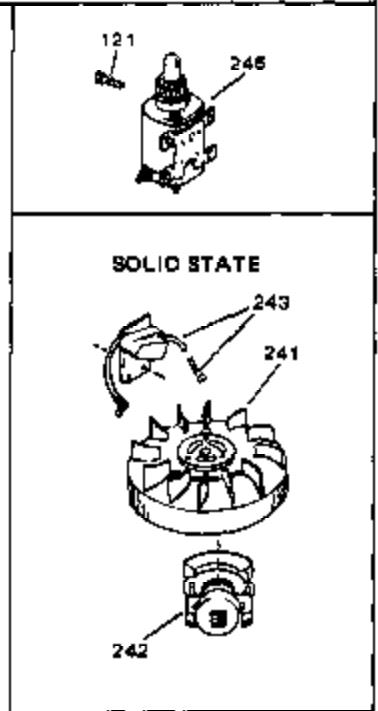

Engine Parts List #2

Ref #	Part Number	Qty	Description
77	27656	0	Washer, Flat
95	650489	0	Screw
95	650516	0	Screw
95	650814	0	Screw, Hex hd. Sems, 10-24 x 1
107	28277	0	Washer, Flat
121	30063	0	Screw
121	30688	0	Screw, Hex hd. Sems, 1/4-20 x 1/2
184A	611098	0	Regulator
185	650874	0	Screw, Hex washer hd. Sems, 10-32 x 15/32
209	33018	0	Harness, Adapter
229	35189	0	Spacer, Coil Assy.
230	611097	0	Coil, Alternator
233	650873	0	Screw, Hex hd. Sems, 1/4-20 x 3/4
235B	610824	0	Connector, Flat
235A	610922	0	Terminal
235	610921	0	Connector
246	29965	0	Motor, Starter (12 Volt)
246	32468A	0	Motor, Starter (12 Volt)
246	32468B	0	Motor, Starter (12 Volt)
246	33606	0	Motor, Starter (12 Volt)
247	32386	0	Starter Motor Kit (110-120 Volt)
247	32901	0	Starter Motor Kit (110-120 Volt)
247	33328	0	Starter Motor Kit (110-120 Volt)
247	33328A	0	Starter Motor Kit (110-120 Volt)
247	33328B	0	Starter Motor Kit (110-120 Volt)
247	33328C	0	Starter Motor Kit (110-120 Volt)
247	33518	0	Starter Motor Kit (110-120 Volt)
247	33518A	0	Starter Motor Kit (110-120 Volt)
247	33518B	0	Starter Motor Kit (110-120 Volt)
247	33518B	0	Starter Motor Kit (110-120 Volt)
248	30811A	0	Flywheel
248	611042	0	Flywheel (Std. Point) (V70 type letter D)
248	611085	0	Flywheel (Solid state ignition)