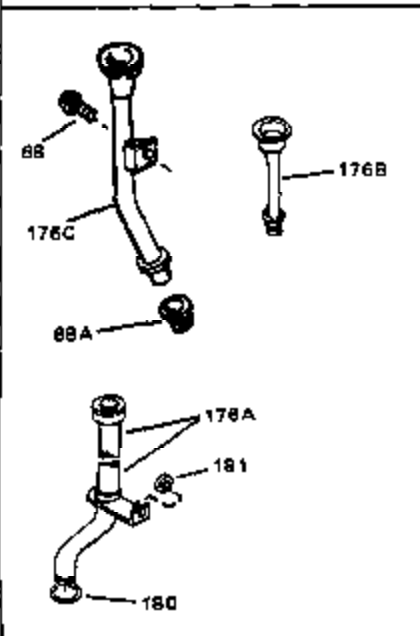

Engine Parts List #2

Ref #	Part Number	Qty	Description
77	27656	0	Washer, Flat
95	650489	0	Screw
95	650516	0	Screw
95	650814	0	Screw, Hex hd. Sems, 10-24 x 1
107	28277	0	Washer, Flat
121	30063	0	Screw
121	30688	0	Screw, Hex hd. Sems, 1/4-20 x 1/2
184A	611098	0	Regulator
185	650874	0	Screw, Hex washer hd. Sems, 10-32 x 15/32
209	33018	0	Harness, Adapter
229	35189	0	Spacer, Coil Assy.
230	611097	0	Coil, Alternator
233	650873	0	Screw, Hex hd. Sems, 1/4-20 x 3/4
235B	610824	0	Connector, Flat
235A	610922	0	Terminal
235	610921	0	Connector
246	29965	0	Motor, Starter (12 Volt)
246	32468A	0	Motor, Starter (12 Volt)
246	32468B	0	Motor, Starter (12 Volt)
246	33606	0	Motor, Starter (12 Volt)
247	32386	0	Starter Motor Kit (110-120 Volt)
247	32901	0	Starter Motor Kit (110-120 Volt)
247	33328	0	Starter Motor Kit (110-120 Volt)
247	33328A	0	Starter Motor Kit (110-120 Volt)
247	33328B	0	Starter Motor Kit (110-120 Volt)
247	33328C	0	Starter Motor Kit (110-120 Volt)
247	33518	0	Starter Motor Kit (110-120 Volt)
247	33518A	0	Starter Motor Kit (110-120 Volt)
247	33518B	0	Starter Motor Kit (110-120 Volt)
247	33518B	0	Starter Motor Kit (110-120 Volt)
248	30811A	0	Flywheel
248	611042	0	Flywheel (Std. Point) (V70 type letter D)
248	611085	0	Flywheel (Solid state ignition)