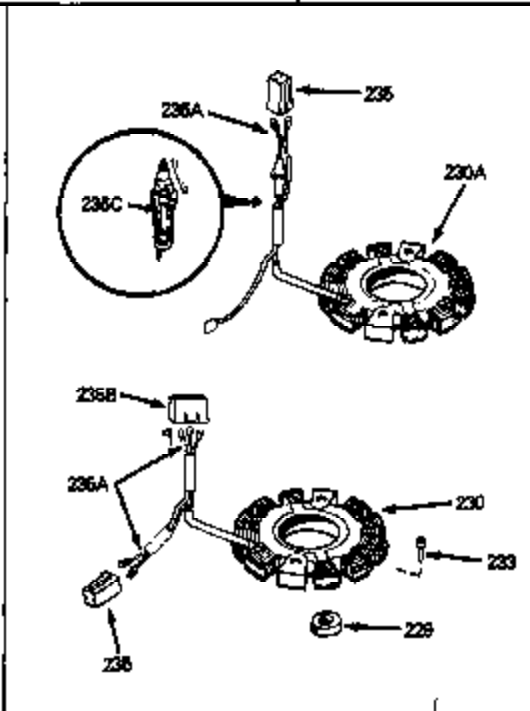

Engine Parts List #2

Ref #	Part Number	Qty	Description
77	27656	0	Washer, Flat
95	650489	0	Screw
95	650516	0	Screw
95	650814	0	Screw, Hex hd. Sems, 10-24 x 1
107	28277	0	Washer, Flat
121	30063	0	Screw
121	30688	0	Screw, Hex hd. Sems, 1/4-20 x 1/2
184A	611098	0	Regulator
185	650874	0	Screw, Hex washer hd. Sems, 10-32 x 15/32
209	33018	0	Harness, Adapter
229	35189	0	Spacer, Coil Assy.
230	611097	0	Coil, Alternator
233	650873	0	Screw, Hex hd. Sems, 1/4-20 x 3/4
235B	610824	0	Connector, Flat
235A	610922	0	Terminal
235	610921	0	Connector
246	29965	0	Motor, Starter (12 Volt)
246	32468A	0	Motor, Starter (12 Volt)
246	32468B	0	Motor, Starter (12 Volt)
246	33606	0	Motor, Starter (12 Volt)
247	32386	0	Starter Motor Kit (110-120 Volt)
247	32901	0	Starter Motor Kit (110-120 Volt)
247	33328	0	Starter Motor Kit (110-120 Volt)
247	33328A	0	Starter Motor Kit (110-120 Volt)
247	33328B	0	Starter Motor Kit (110-120 Volt)
247	33328C	0	Starter Motor Kit (110-120 Volt)
247	33518	0	Starter Motor Kit (110-120 Volt)
247	33518A	0	Starter Motor Kit (110-120 Volt)
247	33518B	0	Starter Motor Kit (110-120 Volt)
247	33518B	0	Starter Motor Kit (110-120 Volt)
248	30811A	0	Flywheel
248	611042	0	Flywheel (Std. Point) (V70 type letter D)
248	611085	0	Flywheel (Solid state ignition)