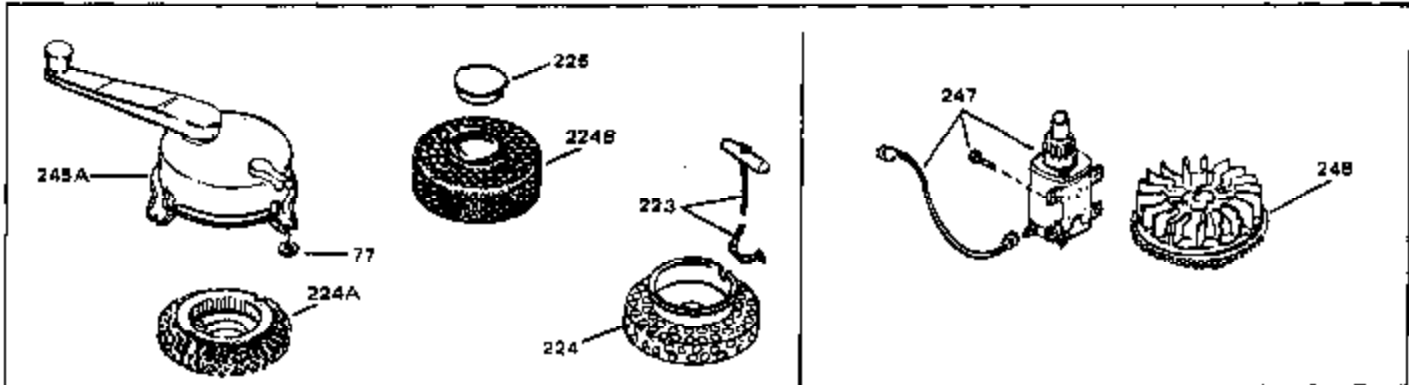

Engine Parts List #2

Ref #	Part Number	Qty	Description
77	27656	0	Washer, Flat
95	650489	0	Screw
95	650516	0	Screw
95	650814	0	Screw, Hex hd. Sems, 10-24 x 1
107	28277	0	Washer, Flat
121	30063	0	Screw
121	30688	0	Screw, Hex hd. Sems, 1/4-20 x 1/2
184A	611098	0	Regulator
185	650874	0	Screw, Hex washer hd. Sems, 10-32 x 15/32
209	33018	0	Harness, Adapter
229	35189	0	Spacer, Coil Assy.
230	611097	0	Coil, Alternator
233	650873	0	Screw, Hex hd. Sems, 1/4-20 x 3/4
235B	610824	0	Connector, Flat
235A	610922	0	Terminal
235	610921	0	Connector
246	29965	0	Motor, Starter (12 Volt)
246	32468A	0	Motor, Starter (12 Volt)
246	32468B	0	Motor, Starter (12 Volt)
246	33606	0	Motor, Starter (12 Volt)
247	32386	0	Starter Motor Kit (110-120 Volt)
247	32901	0	Starter Motor Kit (110-120 Volt)
247	33328	0	Starter Motor Kit (110-120 Volt)
247	33328A	0	Starter Motor Kit (110-120 Volt)
247	33328B	0	Starter Motor Kit (110-120 Volt)
247	33328C	0	Starter Motor Kit (110-120 Volt)
247	33518	0	Starter Motor Kit (110-120 Volt)
247	33518A	0	Starter Motor Kit (110-120 Volt)
247	33518B	0	Starter Motor Kit (110-120 Volt)
247	33518B	0	Starter Motor Kit (110-120 Volt)
248	30811A	0	Flywheel
248	611042	0	Flywheel (Std. Point) (V70 type letter D)
248	611085	0	Flywheel (Solid state ignition)