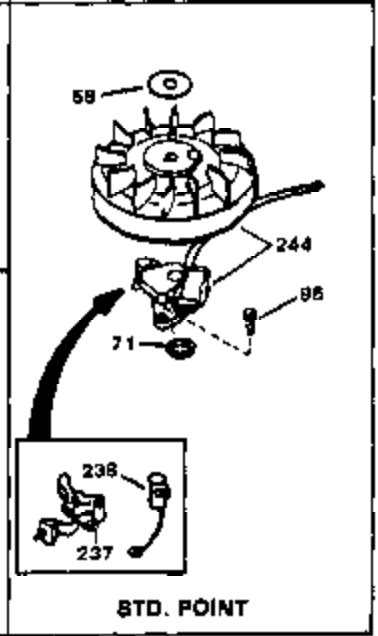

Engine Parts List #2

Ref #	Part Number	Qty	Description
77	27656	0	Washer, Flat
95	650489	0	Screw
95	650516	0	Screw
95	650814	0	Screw, Hex hd. Sems, 10-24 x 1
107	28277	0	Washer, Flat
121	30063	0	Screw
121	30688	0	Screw, Hex hd. Sems, 1/4-20 x 1/2
184A	611098	0	Regulator
185	650874	0	Screw, Hex washer hd. Sems, 10-32 x 15/32
209	33018	0	Harness, Adapter
229	35189	0	Spacer, Coil Assy.
230	611097	0	Coil, Alternator
233	650873	0	Screw, Hex hd. Sems, 1/4-20 x 3/4
235B	610824	0	Connector, Flat
235A	610922	0	Terminal
235	610921	0	Connector
246	29965	0	Motor, Starter (12 Volt)
246	32468A	0	Motor, Starter (12 Volt)
246	32468B	0	Motor, Starter (12 Volt)
246	33606	0	Motor, Starter (12 Volt)
247	32386	0	Starter Motor Kit (110-120 Volt)
247	32901	0	Starter Motor Kit (110-120 Volt)
247	33328	0	Starter Motor Kit (110-120 Volt)
247	33328A	0	Starter Motor Kit (110-120 Volt)
247	33328B	0	Starter Motor Kit (110-120 Volt)
247	33328C	0	Starter Motor Kit (110-120 Volt)
247	33518	0	Starter Motor Kit (110-120 Volt)
247	33518A	0	Starter Motor Kit (110-120 Volt)
247	33518B	0	Starter Motor Kit (110-120 Volt)
247	33518B	0	Starter Motor Kit (110-120 Volt)
248	30811A	0	Flywheel
248	611042	0	Flywheel (Std. Point) (V70 type letter D)
248	611085	0	Flywheel (Solid state ignition)