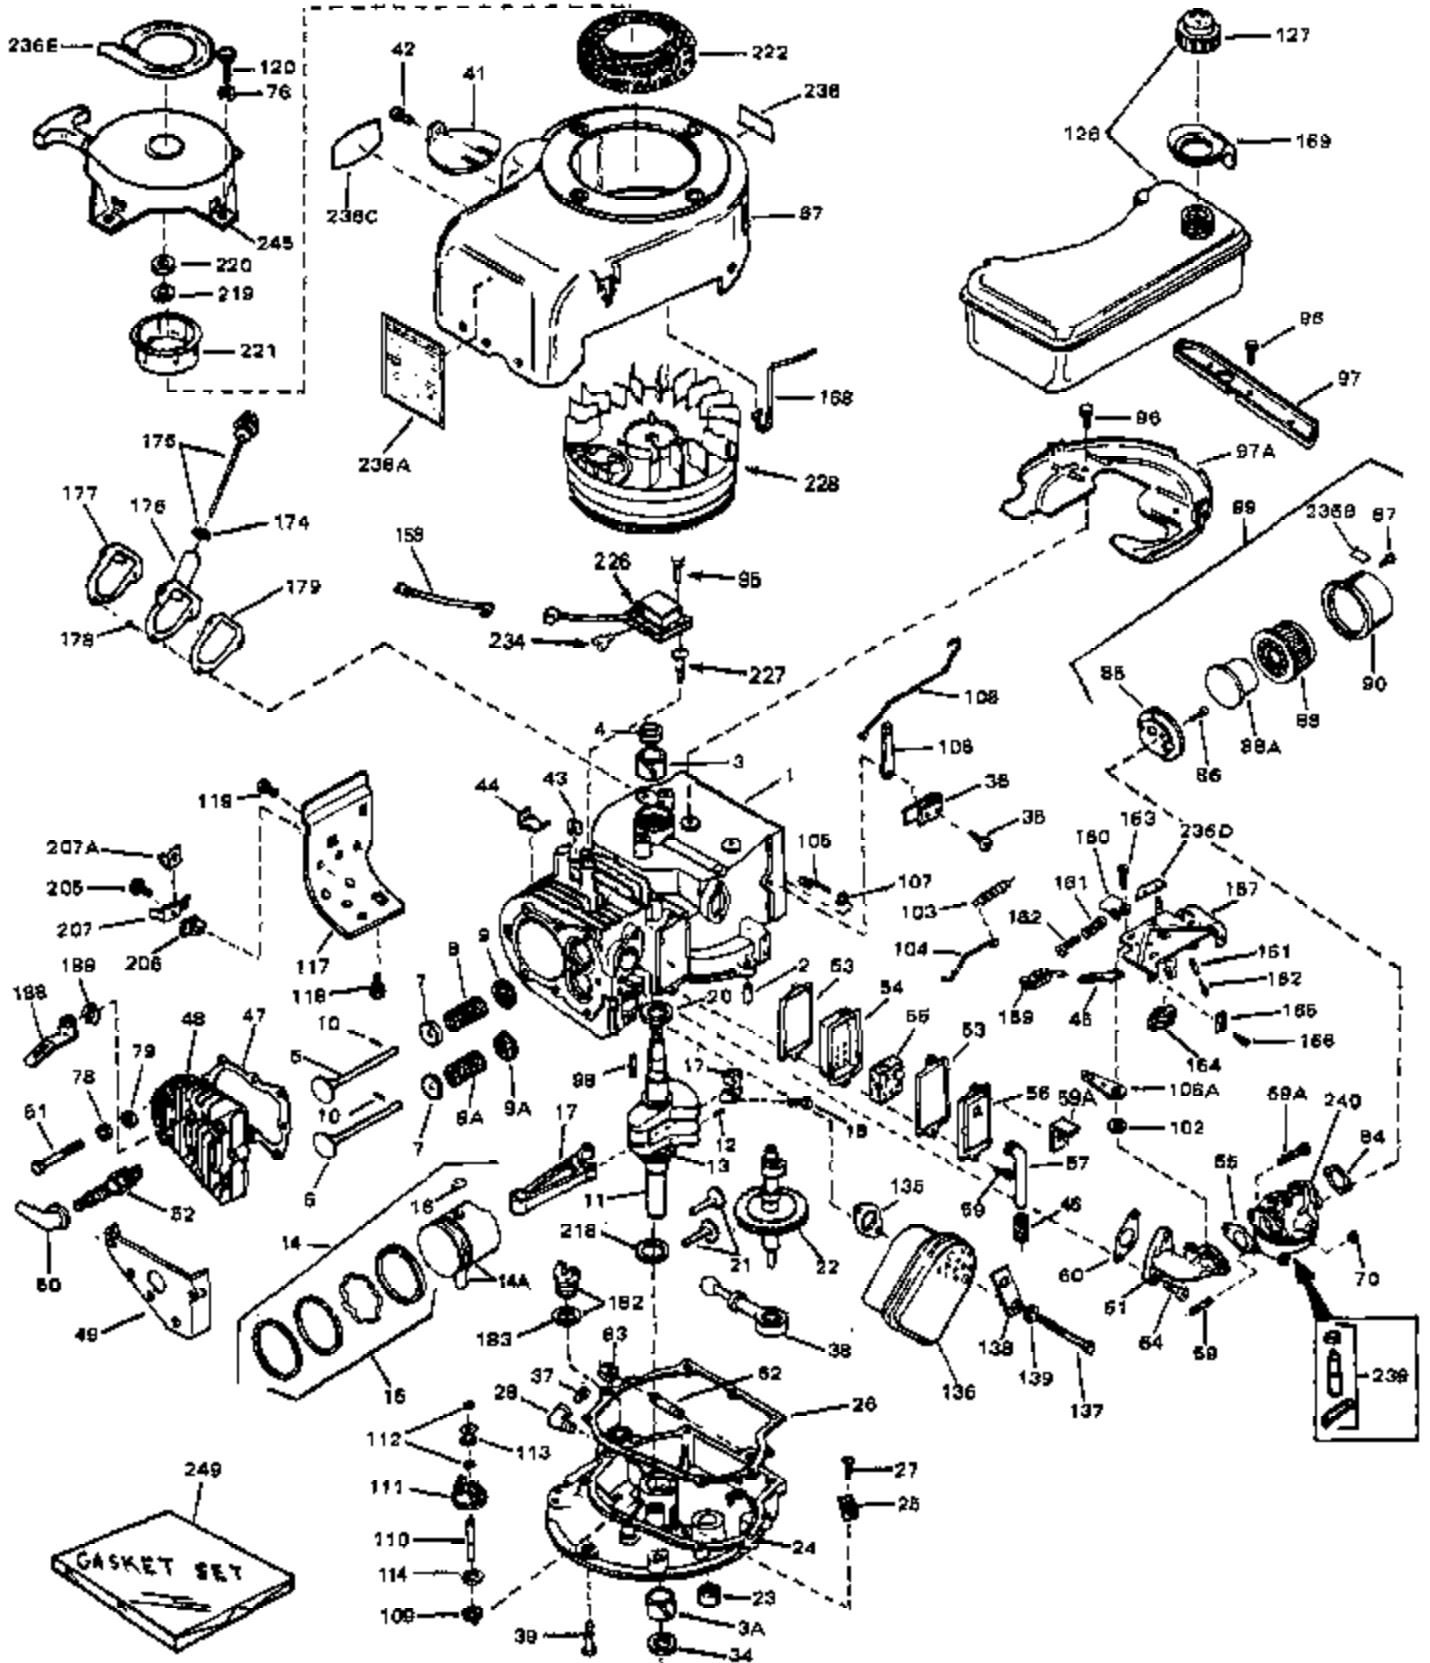

Engine Parts List #1

Engine Parts List #1

Ref #	Part Number	Qty	Description
1	34172A	0	Cylinder Assy. (2-3/4" Bore)
2	27652	0	Pin, Dowel
3	31461	0	Bushing, Crankshaft
3A	31462	0	Bushing, Crankshaft
4	32630	0	Seal, Oil
5	32783	0	Valve, Intake (Standard)
5	32784	0	Valve, Intake (1/32" oversize)
6	27878A	0	Valve, Intake (Standard)
6	27880A	0	Valve, Intake (1/32" oversize)
7	27882	0	Cap, Upper valve spring
8A	27881	0	Spring, Valve
8	27881	0	Spring, Valve
9A	32581	0	Cap, Lower valve spring
9	32581	0	Cap, Lower valve spring
10	20810	0	Pin, Valve spring retaining
11	32847	0	Crankshaft Assy.
12	29783	0	Pin, Crankshaft gear
13	27884	0	Gear, Crankshaft
14A	32592B	0	Piston & Pin Assy. (Std.) (2-3/4")
14A	32593B	0	Piston & Pin Assy. (.010 oversize)
14A	32594B	0	Piston & Pin Assy. (.020 oversize)
14	34517	0	Piston, Pin & Ring Assy. (Std.)
14	34518	0	Piston, Pin & Ring Assy. (.010 oversize)
14	34519	0	Piston, Pin & Ring Assy. (.020 oversize)
15	32595	0	Ring Set, Piston (Std.) (2-3/4")
15	32596	0	Ring Set, Piston (.010 oversize)
15	32597	0	Ring Set, Piston (.020 oversize)
16	27888	0	Ring, Piston pin retaining
17	32591C	0	Rod Assy., Connecting
18	650662C	0	Screw, Connecting rod (Two pieces)
20	650625	0	Washer, Thrust
21	34034	0	Lifter, Valve
22	32114	0	Camshaft (Mech. Compression Release)
24	31471C	0	Flange, Mounting
25	31355	0	Screen, Oil filter
26	30684	0	Gasket, Mounting flange
27	29117	0	Screw
34	27897	0	Seal, Oil
35	650548	0	Screw, Hex washer hd., 8-32 x 5/16
36	31335	0	Clamp, Governor lever
37	27642	0	Plug, Drain
38	31356	0	Pump Assy., Oil
39	650488	0	Screw
43	27275	0	Clip, Hi-tension wire
44	29443	0	Clip, Fuel line
47	32631	0	Gasket, Cylinder head
48	30938A	0	Head, Cylinder
49	30939A	0	Cover, Cylinder head
50	610118	0	Cover, Spark plug
51	650697A	0	Screw, Hex flange hd., 5/16-18 x 2-1/2
52	33636	0	Plug, Spark (Champion J-8 or equivalent)
52	34251	0	Resistor Spark Plug
53	27896	0	Gasket, Breather cover
54	28423	0	Body, Breather
55	28424	0	Element, Breather
56	28425	0	Cover, Valve chamber
57	27627	0	Tube, Breather
59	650128	0	Screw