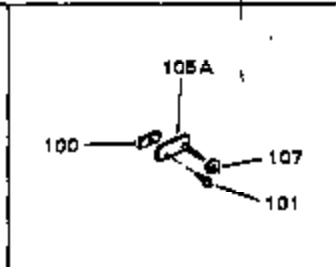

Ref #	Part Number	Qty	Description
77	27656	0	Washer, Flat
95	650489	0	Screw
95	650516	0	Screw
95	650814	0	Screw, Hex hd. Sems, 10-24 x 1
107	28277	0	Washer, Flat
121	30063	0	Screw
121	30688	0	Screw, Hex hd. Sems, 1/4-20 x 1/2
209	33018	0	Harness, Adapter
247	32386	0	Starter Motor Kit (110-120 Volt)
247	32901	0	Starter Motor Kit (110-120 Volt)
247	33328	0	Starter Motor Kit (110-120 Volt)
247	33328A	0	Starter Motor Kit (110-120 Volt)
247	33328B	0	Starter Motor Kit (110-120 Volt)
247	33328C	0	Starter Motor Kit (110-120 Volt)
247	33518	0	Starter Motor Kit (110-120 Volt)
247	33518A	0	Starter Motor Kit (110-120 Volt)
247	33518B	0	Starter Motor Kit (110-120 Volt)
247	33518B	0	Starter Motor Kit (110-120 Volt)
248	30811A	0	Flywheel
248	611042	0	Flywheel (Std. Point) (V70 type letter D)
248	611085	0	Flywheel (Solid state ignition)