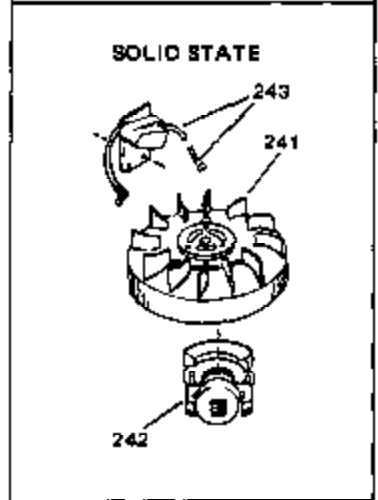

Ref #	Part Number	Qty	Description
77	27656	0	Washer, Flat
95	650489	0	Screw
95	650516	0	Screw
95	650814	0	Screw, Hex hd. Sems, 10-24 x 1
107	28277	0	Washer, Flat
121	30063	0	Screw
121	30688	0	Screw, Hex hd. Sems, 1/4-20 x 1/2
209	33018	0	Harness, Adapter
247	32386	0	Starter Motor Kit (110-120 Volt)
247	32901	0	Starter Motor Kit (110-120 Volt)
247	33328	0	Starter Motor Kit (110-120 Volt)
247	33328A	0	Starter Motor Kit (110-120 Volt)
247	33328B	0	Starter Motor Kit (110-120 Volt)
247	33328C	0	Starter Motor Kit (110-120 Volt)
247	33518	0	Starter Motor Kit (110-120 Volt)
247	33518A	0	Starter Motor Kit (110-120 Volt)
247	33518B	0	Starter Motor Kit (110-120 Volt)
247	33518B	0	Starter Motor Kit (110-120 Volt)
248	30811A	0	Flywheel
248	611042	0	Flywheel (Std. Point) (V70 type letter D)
248	611085	0	Flywheel (Solid state ignition)