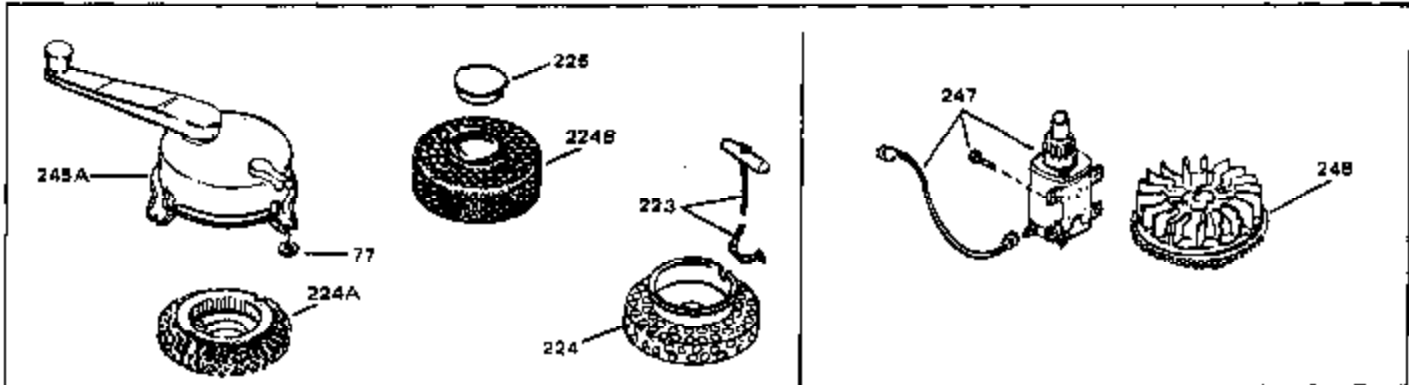

Engine Parts List #2

Ref #	Part Number	Qty	Description
71	33876	0	Gasket, Stator
77	27656	0	Washer, Flat
95	650489	0	Screw
95	650516	0	Screw
107	28277	0	Washer, Flat
121	30063	0	Screw
121	30688	0	Screw, Hex hd. Sems, 1/4-20 x 1/2
209	33018	0	Harness, Adapter
237	30547A	0	Contact Assy., Breaker
238	30548B	0	Condenser
244	611038	0	Magneto, Tecumseh
247	32386	0	Starter Motor Kit (110-120 Volt)
247	32901	0	Starter Motor Kit (110-120 Volt)
247	33328	0	Starter Motor Kit (110-120 Volt)
247	33328A	0	Starter Motor Kit (110-120 Volt)
247	33328B	0	Starter Motor Kit (110-120 Volt)
247	33328C	0	Starter Motor Kit (110-120 Volt)
247	33518	0	Starter Motor Kit (110-120 Volt)
247	33518A	0	Starter Motor Kit (110-120 Volt)
247	33518B	0	Starter Motor Kit (110-120 Volt)
247	33518B	0	Starter Motor Kit (110-120 Volt)
248	30811A	0	Flywheel
248	611042	0	Flywheel (Std. Point) (V70 type letter D)
248	611085	0	Flywheel (Solid state ignition)