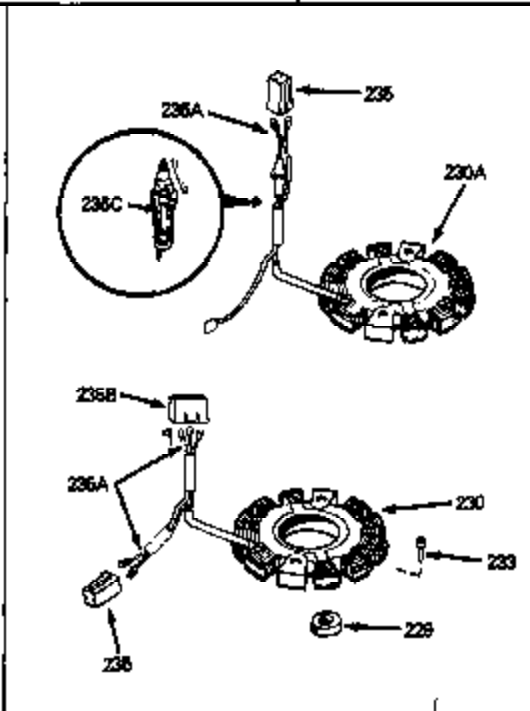

Engine Parts List #2

Ref #	Part Number	Qty	Description
71	33876	0	Gasket, Stator
77	27656	0	Washer, Flat
95	650489	0	Screw
95	650516	0	Screw
107	28277	0	Washer, Flat
121	30063	0	Screw
121	30688	0	Screw, Hex hd. Sems, 1/4-20 x 1/2
209	33018	0	Harness, Adapter
237	30547A	0	Contact Assy., Breaker
238	30548B	0	Condenser
244	611038	0	Magneto, Tecumseh
247	32386	0	Starter Motor Kit (110-120 Volt)
247	32901	0	Starter Motor Kit (110-120 Volt)
247	33328	0	Starter Motor Kit (110-120 Volt)
247	33328A	0	Starter Motor Kit (110-120 Volt)
247	33328B	0	Starter Motor Kit (110-120 Volt)
247	33328C	0	Starter Motor Kit (110-120 Volt)
247	33518	0	Starter Motor Kit (110-120 Volt)
247	33518A	0	Starter Motor Kit (110-120 Volt)
247	33518B	0	Starter Motor Kit (110-120 Volt)
247	33518B	0	Starter Motor Kit (110-120 Volt)
248	30811A	0	Flywheel
248	611042	0	Flywheel (Std. Point) (V70 type letter D)
248	611085	0	Flywheel (Solid state ignition)