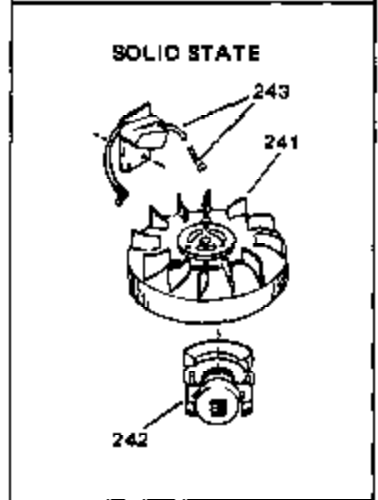

Engine Parts List #2

Ref #	Part Number	Qty	Description
71	33876	0	Gasket, Stator
77	27656	0	Washer, Flat
95	650489	0	Screw
95	650516	0	Screw
107	28277	0	Washer, Flat
121	30063	0	Screw
121	30688	0	Screw, Hex hd. Sems, 1/4-20 x 1/2
209	33018	0	Harness, Adapter
237	30547A	0	Contact Assy., Breaker
238	30548B	0	Condenser
244	611038	0	Magneto, Tecumseh
247	32386	0	Starter Motor Kit (110-120 Volt)
247	32901	0	Starter Motor Kit (110-120 Volt)
247	33328	0	Starter Motor Kit (110-120 Volt)
247	33328A	0	Starter Motor Kit (110-120 Volt)
247	33328B	0	Starter Motor Kit (110-120 Volt)
247	33328C	0	Starter Motor Kit (110-120 Volt)
247	33518	0	Starter Motor Kit (110-120 Volt)
247	33518A	0	Starter Motor Kit (110-120 Volt)
247	33518B	0	Starter Motor Kit (110-120 Volt)
247	33518B	0	Starter Motor Kit (110-120 Volt)
248	30811A	0	Flywheel
248	611042	0	Flywheel (Std. Point) (V70 type letter D)
248	611085	0	Flywheel (Solid state ignition)