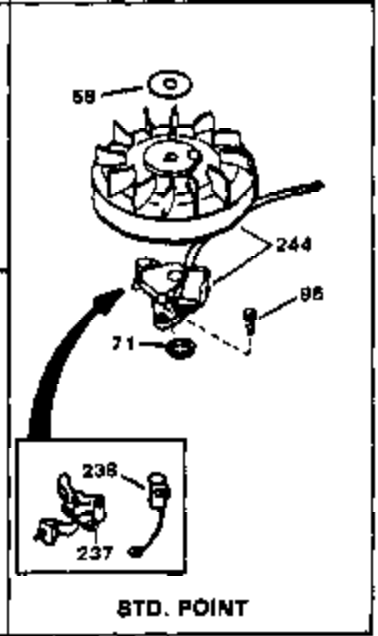

Engine Parts List #2

Ref #	Part Number	Qty	Description
71	33876	0	Gasket, Stator
77	27656	0	Washer, Flat
95	650489	0	Screw
95	650516	0	Screw
107	28277	0	Washer, Flat
121	30063	0	Screw
121	30688	0	Screw, Hex hd. Sems, 1/4-20 x 1/2
209	33018	0	Harness, Adapter
237	30547A	0	Contact Assy., Breaker
238	30548B	0	Condenser
244	610689A	0	Magneto, Tecumseh
247	32386	0	Starter Motor Kit (110-120 Volt)
247	32901	0	Starter Motor Kit (110-120 Volt)
247	33328	0	Starter Motor Kit (110-120 Volt)
247	33328A	0	Starter Motor Kit (110-120 Volt)
247	33328B	0	Starter Motor Kit (110-120 Volt)
247	33328C	0	Starter Motor Kit (110-120 Volt)
247	33518	0	Starter Motor Kit (110-120 Volt)
247	33518A	0	Starter Motor Kit (110-120 Volt)
247	33518B	0	Starter Motor Kit (110-120 Volt)
247	33518B	0	Starter Motor Kit (110-120 Volt)
248	30811A	0	Flywheel
248	611042	0	Flywheel (Std. Point) (V70 type letter D)
248	611085	0	Flywheel (Solid state ignition)