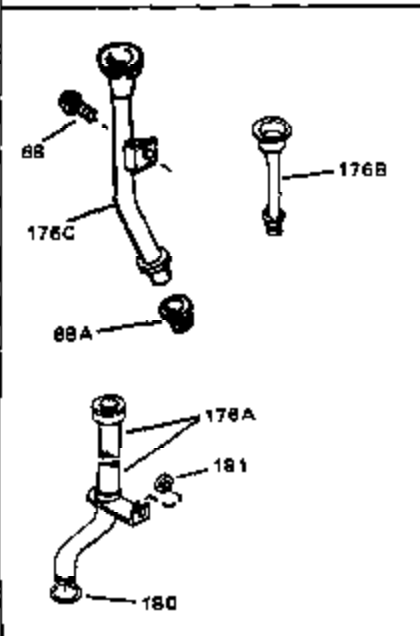

Engine Parts List #2

Ref #	Part Number	Qty	Description
71	33876	0	Gasket, Stator
77	27656	0	Washer, Flat
95	650489	0	Screw
95	650516	0	Screw
107	28277	0	Washer, Flat
121	30063	0	Screw
121	30688	0	Screw, Hex hd. Sems, 1/4-20 x 1/2
209	33018	0	Harness, Adapter
237	30547A	0	Contact Assy., Breaker
238	30548B	0	Condenser
244	610689A	0	Magneto, Tecumseh
247	32386	0	Starter Motor Kit (110-120 Volt)
247	32901	0	Starter Motor Kit (110-120 Volt)
247	33328	0	Starter Motor Kit (110-120 Volt)
247	33328A	0	Starter Motor Kit (110-120 Volt)
247	33328B	0	Starter Motor Kit (110-120 Volt)
247	33328C	0	Starter Motor Kit (110-120 Volt)
247	33518	0	Starter Motor Kit (110-120 Volt)
247	33518A	0	Starter Motor Kit (110-120 Volt)
247	33518B	0	Starter Motor Kit (110-120 Volt)
247	33518B	0	Starter Motor Kit (110-120 Volt)
248	30811A	0	Flywheel
248	611042	0	Flywheel (Std. Point) (V70 type letter D)
248	611085	0	Flywheel (Solid state ignition)