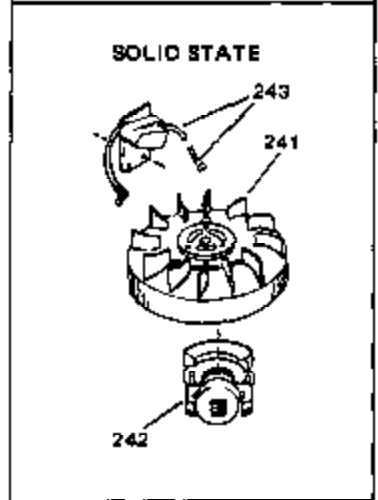

Engine Parts List #2

Ref #	Part Number	Qty	Description
71	33876	0	Gasket, Stator
77	27656	0	Washer, Flat
95	650489	0	Screw
95	650516	0	Screw
107	28277	0	Washer, Flat
121	30063	0	Screw
121	30688	0	Screw, Hex hd. Sems, 1/4-20 x 1/2
209	33018	0	Harness, Adapter
237	30547A	0	Contact Assy., Breaker
238	30548B	0	Condenser
244	610689A	0	Magneto, Tecumseh
247	32386	0	Starter Motor Kit (110-120 Volt)
247	32901	0	Starter Motor Kit (110-120 Volt)
247	33328	0	Starter Motor Kit (110-120 Volt)
247	33328A	0	Starter Motor Kit (110-120 Volt)
247	33328B	0	Starter Motor Kit (110-120 Volt)
247	33328C	0	Starter Motor Kit (110-120 Volt)
247	33518	0	Starter Motor Kit (110-120 Volt)
247	33518A	0	Starter Motor Kit (110-120 Volt)
247	33518B	0	Starter Motor Kit (110-120 Volt)
247	33518B	0	Starter Motor Kit (110-120 Volt)
248	30811A	0	Flywheel
248	611042	0	Flywheel (Std. Point) (V70 type letter D)
248	611085	0	Flywheel (Solid state ignition)