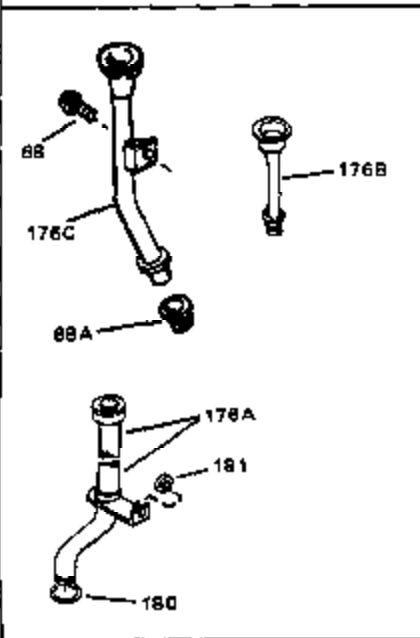

Ref #	Part Number	Qty	Description
163	30200	0	Screw
164	32410	0	Knob, Speed control
165	27793	0	Clip, Conduit
166	28942	0	Screw
167	32181A	0	Control Assy., Speed
168	33549	0	Clamp, Tank holddown
174	33590	0	"O" Ring
175	34178A	0	Dipstick, Oil (Twist Lock) (5.71")
219	650815	0	Washer, Belleville
220	8116	0	Nut
221	32125	0	Cup, Starter
222	590417	0	Screen, Starter cup
236	34346	0	Decal, Instruction
236A	550223	0	Decal, Name
239	631021	0	Inlet Needle, Seat & Clip Assy.
240	631449	0	Carburetor
245	590420	0	Starter, Rewind
249	33239	0	Gasket Set