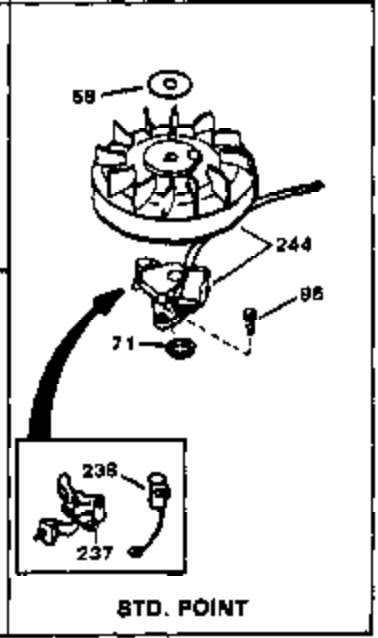

Ref #	Part Number	Qty	Description
163	30200	0	Screw
164	32410	0	Knob, Speed control
165	27793	0	Clip, Conduit
166	28942	0	Screw
167	32181A	0	Control Assy., Speed
168	33549	0	Clamp, Tank holddown
174	33590	0	"O" Ring
175	34178A	0	Dipstick, Oil (Twist Lock) (5.71")
219	650815	0	Washer, Belleville
220	8116	0	Nut
221	32125	0	Cup, Starter
222	590417	0	Screen, Starter cup
236	34346	0	Decal, Instruction
236A	550223	0	Decal, Name
239	631021	0	Inlet Needle, Seat & Clip Assy.
240	631449	0	Carburetor
245	590420	0	Starter, Rewind
249	33239	0	Gasket Set