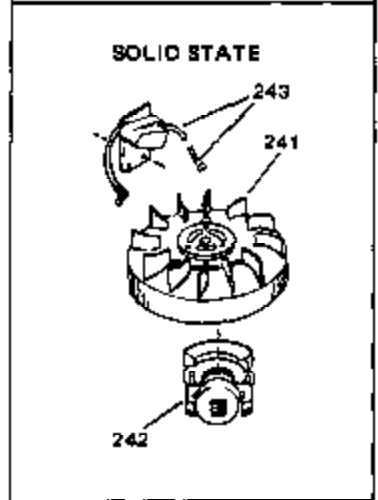

Ref #	Part Number	Qty	Description
163	30200	0	Screw
164	32410	0	Knob, Speed control
165	27793	0	Clip, Conduit
166	28942	0	Screw
167	32181A	0	Control Assy., Speed
168	33549	0	Clamp, Tank holddown
174	33590	0	"O" Ring
175	34178A	0	Dipstick, Oil (Twist Lock) (5.71")
219	650815	0	Washer, Belleville
220	8116	0	Nut
221	32125	0	Cup, Starter
222	590417	0	Screen, Starter cup
236	34346	0	Decal, Instruction
236A	550223	0	Decal, Name
239	631021	0	Inlet Needle, Seat & Clip Assy.
240	631449	0	Carburetor
245	590420	0	Starter, Rewind
249	33239	0	Gasket Set