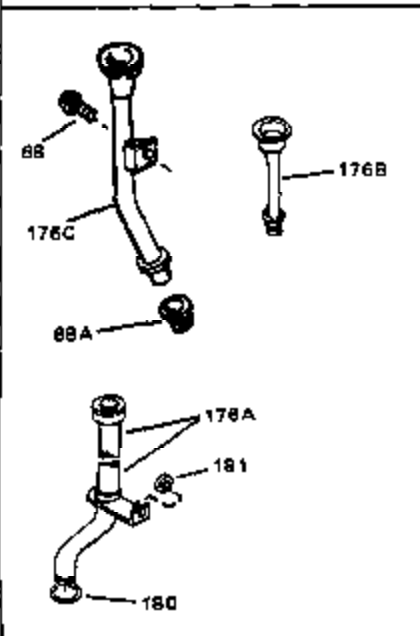

## Engine Parts List #1

Ref #	Part Number	Qty	Description
164	32410	0	Knob, Speed control
165	27793	0	Clip, Conduit
166	28942	0	Screw
167	33155A	0	Control Assy., Speed
174	29673	0	Gasket, Filler plug
175	34165	0	Dipstick, Oil (Screw In) (2.34")
219	650815	0	Washer, Belleville
220	8116	0	Nut
221	32125	0	Cup, Starter
222	590417	0	Screen, Starter cup
236	34346	0	Decal, Instruction
239	631021	0	Inlet Needle, Seat & Clip Assy.
240	631458	0	Carburetor
245	590420	0	Starter, Rewind
249	33239	0	Gasket Set