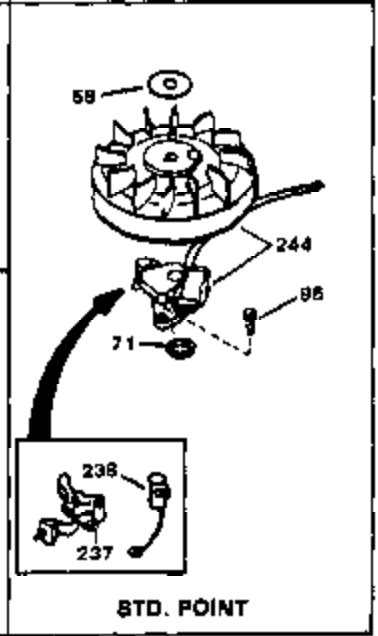

## Engine Parts List #1

Ref #	Part Number	Qty	Description
164	32410	0	Knob, Speed control
165	27793	0	Clip, Conduit
166	28942	0	Screw
167	33155A	0	Control Assy., Speed
174	29673	0	Gasket, Filler plug
175	34165	0	Dipstick, Oil (Screw In) (2.34")
219	650815	0	Washer, Belleville
220	8116	0	Nut
221	32125	0	Cup, Starter
222	590417	0	Screen, Starter cup
236	34346	0	Decal, Instruction
239	631021	0	Inlet Needle, Seat & Clip Assy.
240	631458	0	Carburetor
245	590420	0	Starter, Rewind
249	33239	0	Gasket Set