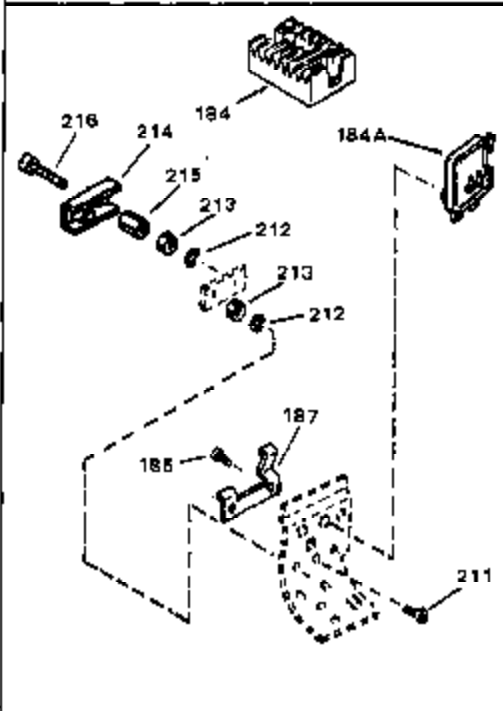

## Engine Parts List #1

Ref #	Part Number	Qty	Description
164	32410	0	Knob, Speed control
165	27793	0	Clip, Conduit
166	28942	0	Screw
167	33155A	0	Control Assy., Speed
174	29673	0	Gasket, Filler plug
175	34165	0	Dipstick, Oil (Screw In) (2.34")
219	650815	0	Washer, Belleville
220	8116	0	Nut
221	32125	0	Cup, Starter
222	590417	0	Screen, Starter cup
236	34346	0	Decal, Instruction
239	631021	0	Inlet Needle, Seat & Clip Assy.
240	631458	0	Carburetor
245	590420	0	Starter, Rewind
249	33239	0	Gasket Set