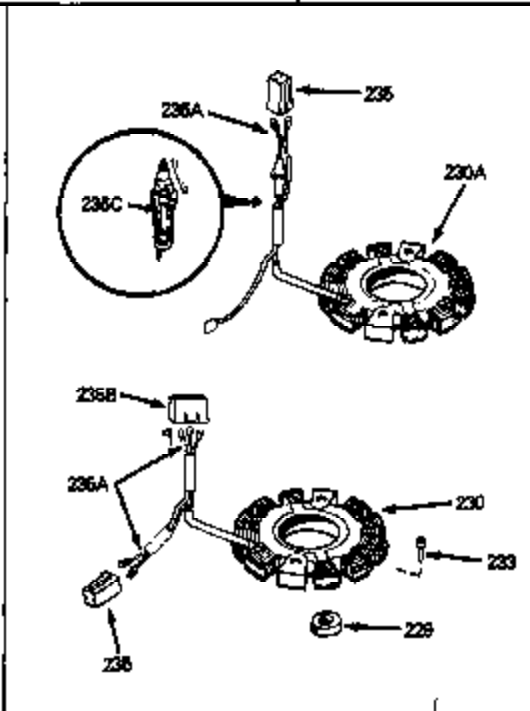

## Engine Parts List #1

Ref #	Part Number	Qty	Description
164	32410	0	Knob, Speed control
165	27793	0	Clip, Conduit
166	28942	0	Screw
167	33155A	0	Control Assy., Speed
174	29673	0	Gasket, Filler plug
175	34165	0	Dipstick, Oil (Screw In) (2.34")
219	650815	0	Washer, Belleville
220	8116	0	Nut
221	32125	0	Cup, Starter
222	590417	0	Screen, Starter cup
236	34346	0	Decal, Instruction
239	631021	0	Inlet Needle, Seat & Clip Assy.
240	631458	0	Carburetor
245	590420	0	Starter, Rewind
249	33239	0	Gasket Set