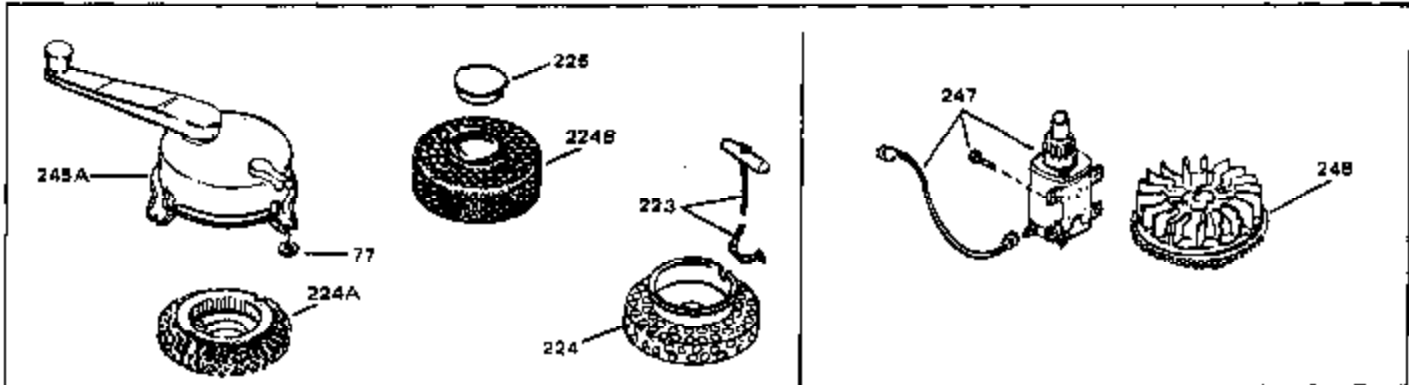

## Engine Parts List #1

Ref #	Part Number	Qty	Description
164	32410	0	Knob, Speed control
165	27793	0	Clip, Conduit
166	28942	0	Screw
167	33155A	0	Control Assy., Speed
174	29673	0	Gasket, Filler plug
175	34165	0	Dipstick, Oil (Screw In) (2.34")
219	650815	0	Washer, Belleville
220	8116	0	Nut
221	32125	0	Cup, Starter
222	590417	0	Screen, Starter cup
236	34346	0	Decal, Instruction
239	631021	0	Inlet Needle, Seat & Clip Assy.
240	631458	0	Carburetor
245	590420	0	Starter, Rewind
249	33239	0	Gasket Set