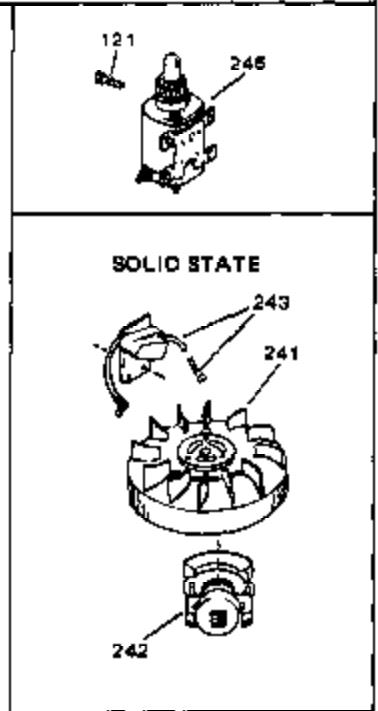

## Engine Parts List #1

Ref #	Part Number	Qty	Description
164	32410	0	Knob, Speed control
165	27793	0	Clip, Conduit
166	28942	0	Screw
167	33155A	0	Control Assy., Speed
174	29673	0	Gasket, Filler plug
175	34165	0	Dipstick, Oil (Screw In) (2.34")
219	650815	0	Washer, Belleville
220	8116	0	Nut
221	32125	0	Cup, Starter
222	590417	0	Screen, Starter cup
236	34346	0	Decal, Instruction
239	631021	0	Inlet Needle, Seat & Clip Assy.
240	631458	0	Carburetor
245	590420	0	Starter, Rewind
249	33239	0	Gasket Set