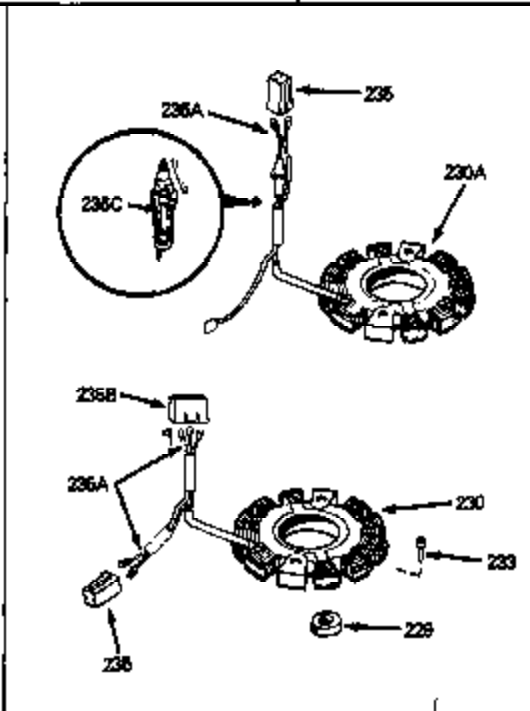

Engine Parts List #1

Ref #	Part Number	Qty	Description
164	32410	0	Knob, Speed control
165	27793	0	Clip, Conduit
166	28942	0	Screw
167	32181A	0	Control Assy., Speed
168	33549	0	Clamp, Tank holddown
169	33548	0	Deflector, Fuel
174	33590	0	"O" Ring
175	34249	0	Dipstick, Oil (Twist Lock)
182	27625	0	Plug, Oil filler
183	29673	0	Gasket, Filler plug
205	650643	0	Screw
206	28545	0	Grommet, Plastic
207	33356	0	Terminal, Ground
219	650815	0	Washer, Belleville
220	8116	0	Nut
221	32125	0	Cup, Starter
222	35009	0	Screen, Starter cup
236	34346	0	Decal, Instruction
239	631021	0	Inlet Needle, Seat & Clip Assy.
240	631449	0	Carburetor
245	590420	0	Starter, Rewind
249	33239	0	Gasket Set