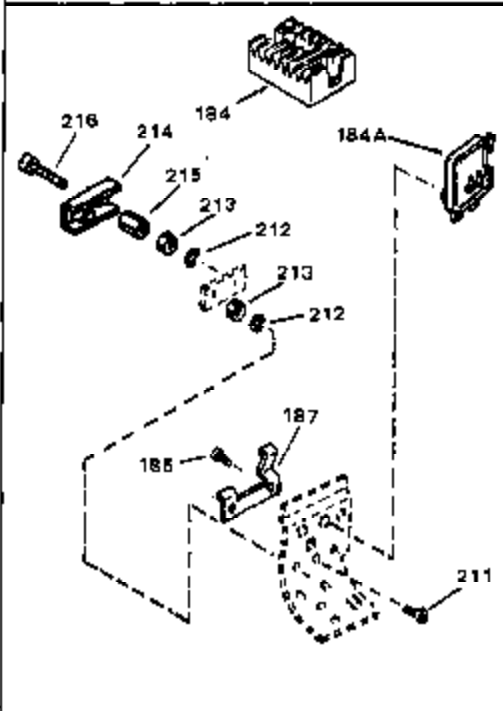

Engine Parts List #1

Ref #	Part Number	Qty	Description
164	32410	0	Knob, Speed control
165	27793	0	Clip, Conduit
166	28942	0	Screw
167	32181A	0	Control Assy., Speed
168	33549	0	Clamp, Tank holddown
169	33548	0	Deflector, Fuel
174	33590	0	"O" Ring
175	34249	0	Dipstick, Oil (Twist Lock)
182	27625	0	Plug, Oil filler
183	29673	0	Gasket, Filler plug
205	650643	0	Screw
206	28545	0	Grommet, Plastic
207	33356	0	Terminal, Ground
219	650815	0	Washer, Belleville
220	8116	0	Nut
221	32125	0	Cup, Starter
222	35009	0	Screen, Starter cup
236	34346	0	Decal, Instruction
239	631021	0	Inlet Needle, Seat & Clip Assy.
240	631449	0	Carburetor
245	590420	0	Starter, Rewind
249	33239	0	Gasket Set