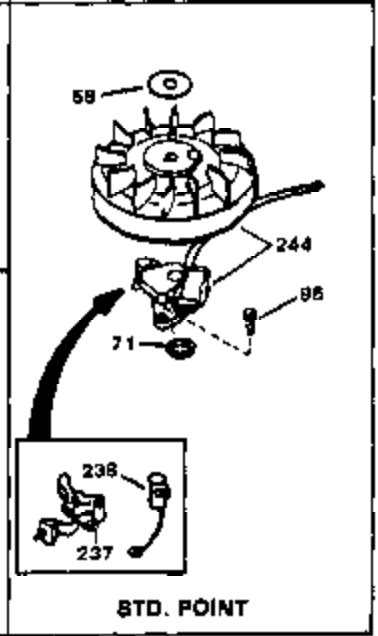

Engine Parts List #1

Ref #	Part Number	Qty	Description
164	32410	0	Knob, Speed control
165	27793	0	Clip, Conduit
166	28942	0	Screw
167	32181A	0	Control Assy., Speed
168	33549	0	Clamp, Tank holddown
169	33548	0	Deflector, Fuel
174	33590	0	"O" Ring
175	34249	0	Dipstick, Oil (Twist Lock)
182	27625	0	Plug, Oil filler
183	29673	0	Gasket, Filler plug
205	650643	0	Screw
206	28545	0	Grommet, Plastic
207	33356	0	Terminal, Ground
219	650815	0	Washer, Belleville
220	8116	0	Nut
221	32125	0	Cup, Starter
222	35009	0	Screen, Starter cup
236	34346	0	Decal, Instruction
239	631021	0	Inlet Needle, Seat & Clip Assy.
240	631449	0	Carburetor
245	590420	0	Starter, Rewind
249	33239	0	Gasket Set