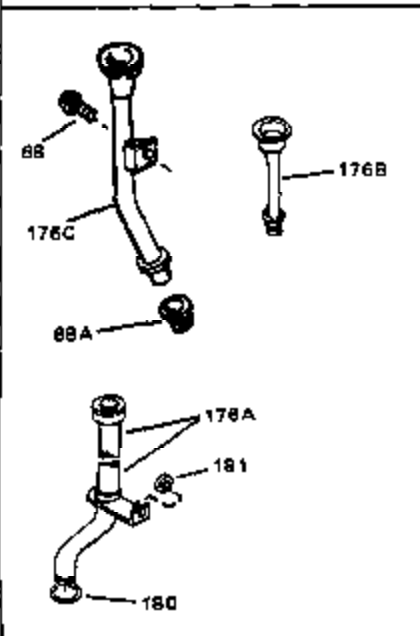

Engine Parts List #1

Ref #	Part Number	Qty	Description
164	32410	0	Knob, Speed control
165	27793	0	Clip, Conduit
166	28942	0	Screw
167	32181A	0	Control Assy., Speed
168	33549	0	Clamp, Tank holddown
169	33548	0	Deflector, Fuel
174	33590	0	"O" Ring
175	34249	0	Dipstick, Oil (Twist Lock)
182	27625	0	Plug, Oil filler
183	29673	0	Gasket, Filler plug
205	650643	0	Screw
206	28545	0	Grommet, Plastic
207	33356	0	Terminal, Ground
219	650815	0	Washer, Belleville
220	8116	0	Nut
221	32125	0	Cup, Starter
222	35009	0	Screen, Starter cup
236	34346	0	Decal, Instruction
239	631021	0	Inlet Needle, Seat & Clip Assy.
240	631449	0	Carburetor
245	590420	0	Starter, Rewind
249	33239	0	Gasket Set