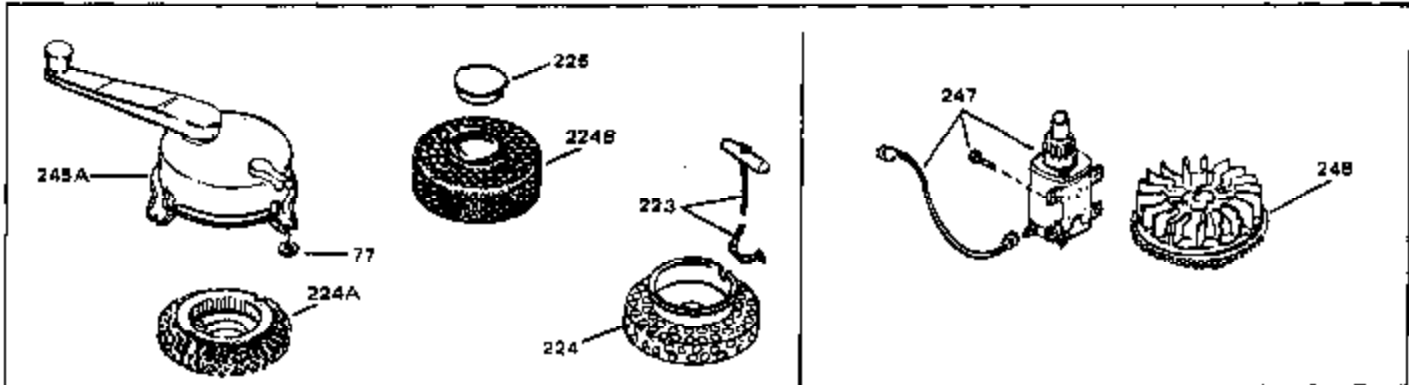

Engine Parts List #1

Ref #	Part Number	Qty	Description
164	32410	0	Knob, Speed control
165	27793	0	Clip, Conduit
166	28942	0	Screw
167	32181A	0	Control Assy., Speed
168	33549	0	Clamp, Tank holddown
169	33548	0	Deflector, Fuel
174	33590	0	"O" Ring
175	34249	0	Dipstick, Oil (Twist Lock)
182	27625	0	Plug, Oil filler
183	29673	0	Gasket, Filler plug
205	650643	0	Screw
206	28545	0	Grommet, Plastic
207	33356	0	Terminal, Ground
219	650815	0	Washer, Belleville
220	8116	0	Nut
221	32125	0	Cup, Starter
222	35009	0	Screen, Starter cup
236	34346	0	Decal, Instruction
239	631021	0	Inlet Needle, Seat & Clip Assy.
240	631449	0	Carburetor
245	590420	0	Starter, Rewind
249	33239	0	Gasket Set