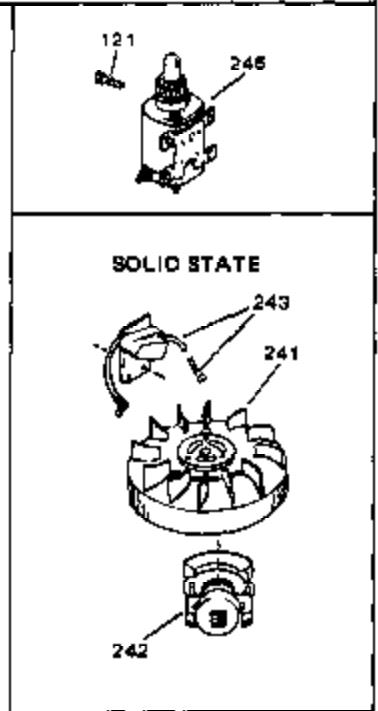

Engine Parts List #1

Ref #	Part Number	Qty	Description
164	32410	0	Knob, Speed control
165	27793	0	Clip, Conduit
166	28942	0	Screw
167	32181A	0	Control Assy., Speed
168	33549	0	Clamp, Tank holddown
169	33548	0	Deflector, Fuel
174	33590	0	"O" Ring
175	34249	0	Dipstick, Oil (Twist Lock)
182	27625	0	Plug, Oil filler
183	29673	0	Gasket, Filler plug
205	650643	0	Screw
206	28545	0	Grommet, Plastic
207	33356	0	Terminal, Ground
219	650815	0	Washer, Belleville
220	8116	0	Nut
221	32125	0	Cup, Starter
222	35009	0	Screen, Starter cup
236	34346	0	Decal, Instruction
239	631021	0	Inlet Needle, Seat & Clip Assy.
240	631449	0	Carburetor
245	590420	0	Starter, Rewind
249	33239	0	Gasket Set