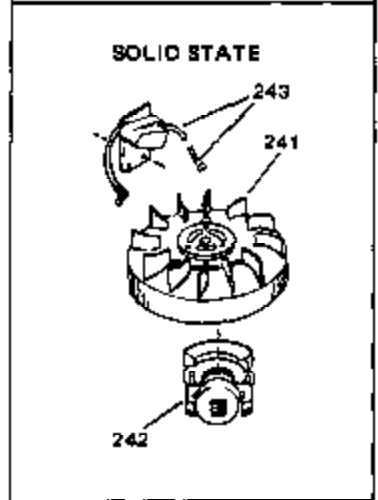

Engine Parts List #2

Ref #	Part Number	Qty	Description
71	33876	0	Gasket, Stator
77	27656	0	Washer, Flat
95	650489	0	Screw
95	650516	0	Screw
107	28277	0	Washer, Flat
121	30063	0	Screw
121	30688	0	Screw, Hex hd. Sems, 1/4-20 x 1/2
209	33018	0	Harness, Adapter
237	30547A	0	Contact Assy., Breaker
238	30548B	0	Condenser
244	610694A	0	Magneto, Tecumseh (w/ring gear for 110 Volt)
247	32386	0	Starter Motor Kit (110-120 Volt)
247	32901	0	Starter Motor Kit (110-120 Volt)
247	33328	0	Starter Motor Kit (110-120 Volt)
247	33328A	0	Starter Motor Kit (110-120 Volt)
247	33328B	0	Starter Motor Kit (110-120 Volt)
247	33328C	0	Starter Motor Kit (110-120 Volt)
247	33518	0	Starter Motor Kit (110-120 Volt)
247	33518A	0	Starter Motor Kit (110-120 Volt)
247	33518B	0	Starter Motor Kit (110-120 Volt)
247	33518B	0	Starter Motor Kit (110-120 Volt)
248	30811A	0	Flywheel
248	611042	0	Flywheel (Std. Point) (V70 type letter D)
248	611085	0	Flywheel (Solid state ignition)