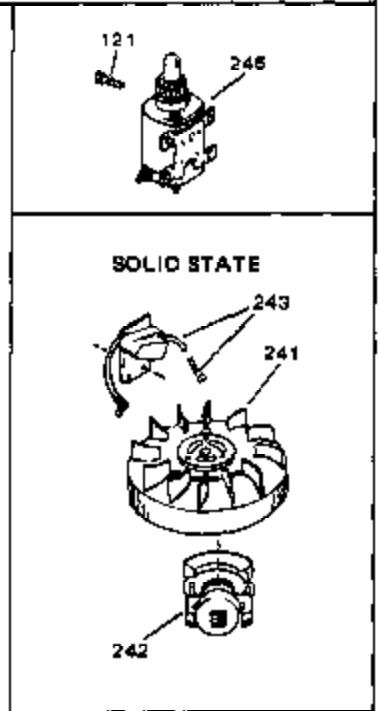

Ref #	Part Number	Qty	Description
68	650562	0	Screw
68A	34247	0	Bushing, Fill tube
71	33876	0	Gasket, Stator
77	27656	0	Washer, Flat
95	650489	0	Screw
95	650516	0	Screw
107	28277	0	Washer, Flat
121	30063	0	Screw
121	30688	0	Screw, Hex hd. Sems, 1/4-20 x 1/2
176C	34248	0	Tube, Oil filler
209	33018	0	Harness, Adapter
237	30547A	0	Contact Assy., Breaker
238	30548B	0	Condenser
244	610689A	0	Magneto, Tecumseh
247	32386	0	Starter Motor Kit (110-120 Volt)
247	32901	0	Starter Motor Kit (110-120 Volt)
247	33328	0	Starter Motor Kit (110-120 Volt)
247	33328A	0	Starter Motor Kit (110-120 Volt)
247	33328B	0	Starter Motor Kit (110-120 Volt)
247	33328C	0	Starter Motor Kit (110-120 Volt)
247	33518	0	Starter Motor Kit (110-120 Volt)
247	33518A	0	Starter Motor Kit (110-120 Volt)
247	33518B	0	Starter Motor Kit (110-120 Volt)
247	33518B	0	Starter Motor Kit (110-120 Volt)
248	30811A	0	Flywheel
248	611042	0	Flywheel (Std. Point) (V70 type letter D)
248	611085	0	Flywheel (Solid state ignition)