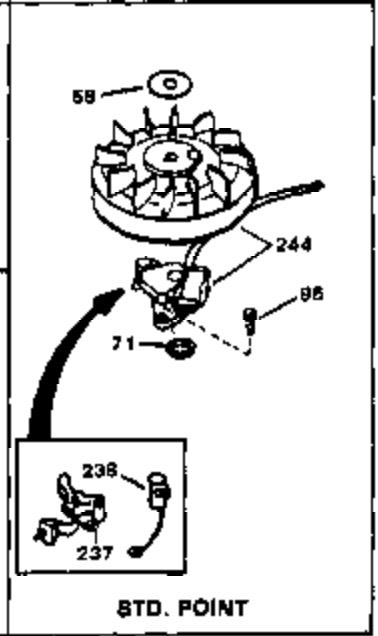

Ref #	Part Number	Qty	Description
68	650562	0	Screw
68A	34247	0	Bushing, Fill tube
71	33876	0	Gasket, Stator
77	27656	0	Washer, Flat
95	650489	0	Screw
95	650516	0	Screw
107	28277	0	Washer, Flat
121	30063	0	Screw
121	30688	0	Screw, Hex hd. Sems, 1/4-20 x 1/2
176C	34248	0	Tube, Oil filler
209	33018	0	Harness, Adapter
237	30547A	0	Contact Assy., Breaker
238	30548B	0	Condenser
244	610689A	0	Magneto, Tecumseh
247	32386	0	Starter Motor Kit (110-120 Volt)
247	32901	0	Starter Motor Kit (110-120 Volt)
247	33328	0	Starter Motor Kit (110-120 Volt)
247	33328A	0	Starter Motor Kit (110-120 Volt)
247	33328B	0	Starter Motor Kit (110-120 Volt)
247	33328C	0	Starter Motor Kit (110-120 Volt)
247	33518	0	Starter Motor Kit (110-120 Volt)
247	33518A	0	Starter Motor Kit (110-120 Volt)
247	33518B	0	Starter Motor Kit (110-120 Volt)
247	33518B	0	Starter Motor Kit (110-120 Volt)
248	30811A	0	Flywheel
248	611042	0	Flywheel (Std. Point) (V70 type letter D)
248	611085	0	Flywheel (Solid state ignition)