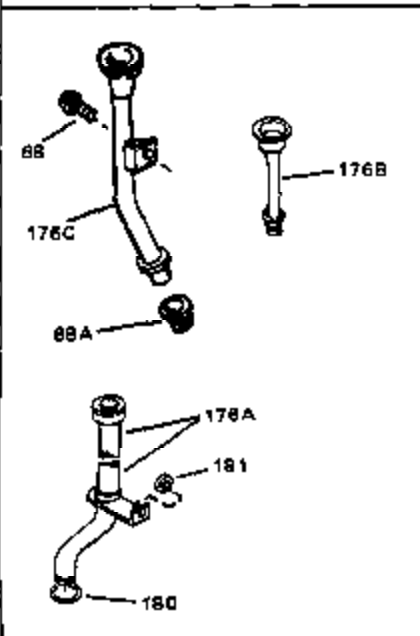

Ref #	Part Number	Qty	Description
68	650562	0	Screw
68A	34247	0	Bushing, Fill tube
71	33876	0	Gasket, Stator
77	27656	0	Washer, Flat
95	650489	0	Screw
95	650516	0	Screw
107	28277	0	Washer, Flat
121	30063	0	Screw
121	30688	0	Screw, Hex hd. Sems, 1/4-20 x 1/2
176C	34248	0	Tube, Oil filler
209	33018	0	Harness, Adapter
237	30547A	0	Contact Assy., Breaker
238	30548B	0	Condenser
244	610689A	0	Magneto, Tecumseh
247	32386	0	Starter Motor Kit (110-120 Volt)
247	32901	0	Starter Motor Kit (110-120 Volt)
247	33328	0	Starter Motor Kit (110-120 Volt)
247	33328A	0	Starter Motor Kit (110-120 Volt)
247	33328B	0	Starter Motor Kit (110-120 Volt)
247	33328C	0	Starter Motor Kit (110-120 Volt)
247	33518	0	Starter Motor Kit (110-120 Volt)
247	33518A	0	Starter Motor Kit (110-120 Volt)
247	33518B	0	Starter Motor Kit (110-120 Volt)
247	33518B	0	Starter Motor Kit (110-120 Volt)
248	30811A	0	Flywheel
248	611042	0	Flywheel (Std. Point) (V70 type letter D)
248	611085	0	Flywheel (Solid state ignition)