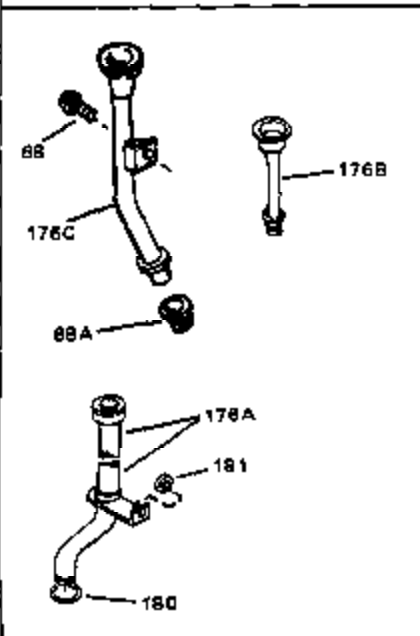

Engine Parts List #2

Ref #	Part Number	Qty	Description
71	33876	0	Gasket, Stator
77	27656	0	Washer, Flat
95	650489	0	Screw
95	650516	0	Screw
107	28277	0	Washer, Flat
121	30063	0	Screw
121	30688	0	Screw, Hex hd. Sems, 1/4-20 x 1/2
209	33018	0	Harness, Adapter
237	30547A	0	Contact Assy., Breaker
238	30548B	0	Condenser
244	611038	0	Magneto, Tecumseh
247	32386	0	Starter Motor Kit (110-120 Volt)
247	32901	0	Starter Motor Kit (110-120 Volt)
247	33328	0	Starter Motor Kit (110-120 Volt)
247	33328A	0	Starter Motor Kit (110-120 Volt)
247	33328B	0	Starter Motor Kit (110-120 Volt)
247	33328C	0	Starter Motor Kit (110-120 Volt)
247	33518	0	Starter Motor Kit (110-120 Volt)
247	33518A	0	Starter Motor Kit (110-120 Volt)
247	33518B	0	Starter Motor Kit (110-120 Volt)
247	33518B	0	Starter Motor Kit (110-120 Volt)
248	30811A	0	Flywheel
248	611042	0	Flywheel (Std. Point) (V70 type letter D)
248	611085	0	Flywheel (Solid state ignition)