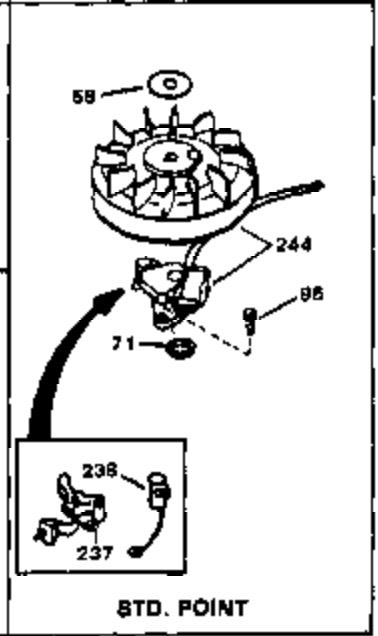

Engine Parts List #2

Ref #	Part Number	Qty	Description
71	33876	0	Gasket, Stator
77	27656	0	Washer, Flat
95	650489	0	Screw
95	650516	0	Screw
107	28277	0	Washer, Flat
121	30063	0	Screw
121	30688	0	Screw, Hex hd. Sems, 1/4-20 x 1/2
209	33018	0	Harness, Adapter
237	30547A	0	Contact Assy., Breaker
238	30548B	0	Condenser
244	611038	0	Magneto, Tecumseh
247	32386	0	Starter Motor Kit (110-120 Volt)
247	32901	0	Starter Motor Kit (110-120 Volt)
247	33328	0	Starter Motor Kit (110-120 Volt)
247	33328A	0	Starter Motor Kit (110-120 Volt)
247	33328B	0	Starter Motor Kit (110-120 Volt)
247	33328C	0	Starter Motor Kit (110-120 Volt)
247	33518	0	Starter Motor Kit (110-120 Volt)
247	33518A	0	Starter Motor Kit (110-120 Volt)
247	33518B	0	Starter Motor Kit (110-120 Volt)
247	33518B	0	Starter Motor Kit (110-120 Volt)
248	30811A	0	Flywheel
248	611042	0	Flywheel (Std. Point) (V70 type letter D)
248	611085	0	Flywheel (Solid state ignition)