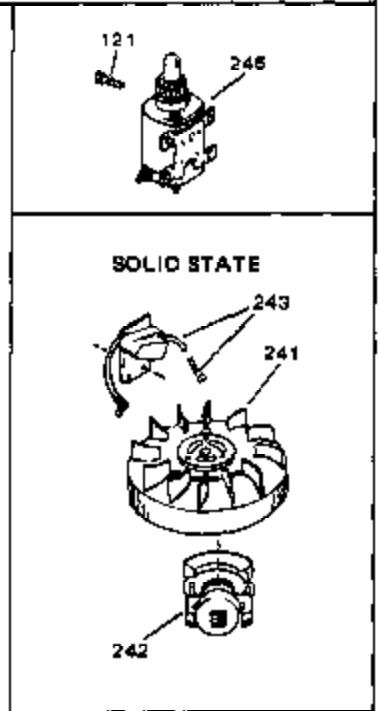

Engine Parts List #2

Ref #	Part Number	Qty	Description
71	33876	0	Gasket, Stator
77	27656	0	Washer, Flat
95	650489	0	Screw
95	650516	0	Screw
107	28277	0	Washer, Flat
121	30063	0	Screw
121	30688	0	Screw, Hex hd. Sems, 1/4-20 x 1/2
209	33018	0	Harness, Adapter
237	30547A	0	Contact Assy., Breaker
238	30548B	0	Condenser
244	611038	0	Magneto, Tecumseh
247	32386	0	Starter Motor Kit (110-120 Volt)
247	32901	0	Starter Motor Kit (110-120 Volt)
247	33328	0	Starter Motor Kit (110-120 Volt)
247	33328A	0	Starter Motor Kit (110-120 Volt)
247	33328B	0	Starter Motor Kit (110-120 Volt)
247	33328C	0	Starter Motor Kit (110-120 Volt)
247	33518	0	Starter Motor Kit (110-120 Volt)
247	33518A	0	Starter Motor Kit (110-120 Volt)
247	33518B	0	Starter Motor Kit (110-120 Volt)
247	33518B	0	Starter Motor Kit (110-120 Volt)
248	30811A	0	Flywheel
248	611042	0	Flywheel (Std. Point) (V70 type letter D)
248	611085	0	Flywheel (Solid state ignition)