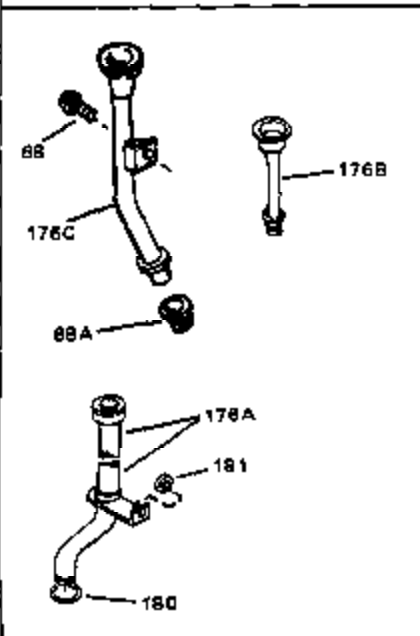

Engine Parts List #2

Ref #	Part Number	Qty	Description
71	33876	0	Gasket, Stator
77	27656	0	Washer, Flat
95	650489	0	Screw
95	650516	0	Screw
107	28277	0	Washer, Flat
121	30063	0	Screw
121	30688	0	Screw, Hex hd. Sems, 1/4-20 x 1/2
208	34067	0	Wire Assy., Alternator adapter (Two male
208	34068	0	Wire Assy., Alternator adapter (Two male
209	33018	0	Harness, Adapter
223	590343	0	Rope & Handle Assy., Starter
224	28301	0	Pulley, Starter
237	30547A	0	Contact Assy., Breaker
238	610767A	0	Condenser
244	610984	0	Magneto, Tecumseh Alternator (w/ring gear)
246	29965	0	Motor, Starter (12 Volt)
246	32468A	0	Motor, Starter (12 Volt)
246	32468B	0	Motor, Starter (12 Volt)
246	33606	0	Motor, Starter (12 Volt)
247	32386	0	Starter Motor Kit (110-120 Volt)
247	32901	0	Starter Motor Kit (110-120 Volt)
247	33328	0	Starter Motor Kit (110-120 Volt)
247	33328A	0	Starter Motor Kit (110-120 Volt)
247	33328B	0	Starter Motor Kit (110-120 Volt)
247	33328C	0	Starter Motor Kit (110-120 Volt)
247	33518	0	Starter Motor Kit (110-120 Volt)
247	33518A	0	Starter Motor Kit (110-120 Volt)
247	33518B	0	Starter Motor Kit (110-120 Volt)
247	33518B	0	Starter Motor Kit (110-120 Volt)
248	30811A	0	Flywheel
248	611042	0	Flywheel (Std. Point) (V70 type letter D)
248	611085	0	Flywheel (Solid state ignition)