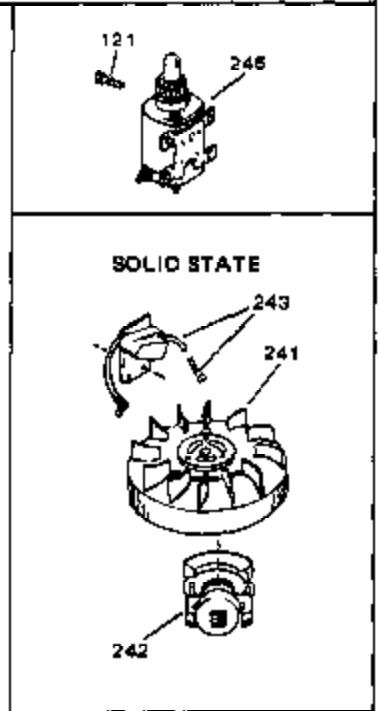

Engine Parts List #2

Ref #	Part Number	Qty	Description
71	33876	0	Gasket, Stator
77	27656	0	Washer, Flat
95	650489	0	Screw
95	650516	0	Screw
107	28277	0	Washer, Flat
121	30063	0	Screw
121	30688	0	Screw, Hex hd. Sems, 1/4-20 x 1/2
208	34067	0	Wire Assy., Alternator adapter (Two male
208	34068	0	Wire Assy., Alternator adapter (Two male
209	33018	0	Harness, Adapter
223	590343	0	Rope & Handle Assy., Starter
224	28301	0	Pulley, Starter
237	30547A	0	Contact Assy., Breaker
238	610767A	0	Condenser
244	610984	0	Magneto, Tecumseh Alternator (w/ring gear)
246	29965	0	Motor, Starter (12 Volt)
246	32468A	0	Motor, Starter (12 Volt)
246	32468B	0	Motor, Starter (12 Volt)
246	33606	0	Motor, Starter (12 Volt)
247	32386	0	Starter Motor Kit (110-120 Volt)
247	32901	0	Starter Motor Kit (110-120 Volt)
247	33328	0	Starter Motor Kit (110-120 Volt)
247	33328A	0	Starter Motor Kit (110-120 Volt)
247	33328B	0	Starter Motor Kit (110-120 Volt)
247	33328C	0	Starter Motor Kit (110-120 Volt)
247	33518	0	Starter Motor Kit (110-120 Volt)
247	33518A	0	Starter Motor Kit (110-120 Volt)
247	33518B	0	Starter Motor Kit (110-120 Volt)
247	33518B	0	Starter Motor Kit (110-120 Volt)
248	30811A	0	Flywheel
248	611042	0	Flywheel (Std. Point) (V70 type letter D)
248	611085	0	Flywheel (Solid state ignition)