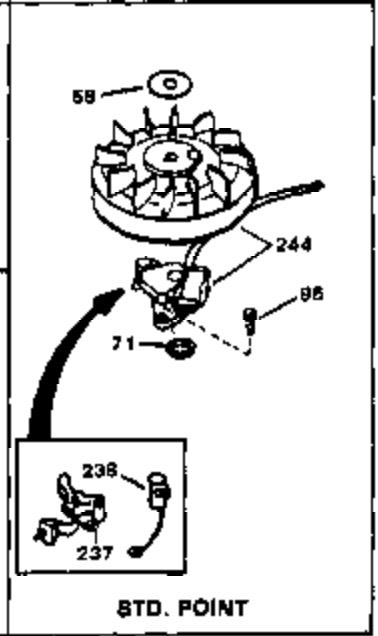

Engine Parts List #2

Ref #	Part Number	Qty	Description
71	33876	0	Gasket, Stator
77	27656	0	Washer, Flat
95	650489	0	Screw
95	650516	0	Screw
107	28277	0	Washer, Flat
121	30063	0	Screw
121	30688	0	Screw, Hex hd. Sems, 1/4-20 x 1/2
208	34067	0	Wire Assy., Alternator adapter (Two male
208	34068	0	Wire Assy., Alternator adapter (Two male
209	33018	0	Harness, Adapter
223	590343	0	Rope & Handle Assy., Starter
224	28301	0	Pulley, Starter
237	30547A	0	Contact Assy., Breaker
238	610767A	0	Condenser
244	610984	0	Magneto, Tecumseh Alternator (w/ring gear)
246	29965	0	Motor, Starter (12 Volt)
246	32468A	0	Motor, Starter (12 Volt)
246	32468B	0	Motor, Starter (12 Volt)
246	33606	0	Motor, Starter (12 Volt)
247	32386	0	Starter Motor Kit (110-120 Volt)
247	32901	0	Starter Motor Kit (110-120 Volt)
247	33328	0	Starter Motor Kit (110-120 Volt)
247	33328A	0	Starter Motor Kit (110-120 Volt)
247	33328B	0	Starter Motor Kit (110-120 Volt)
247	33328C	0	Starter Motor Kit (110-120 Volt)
247	33518	0	Starter Motor Kit (110-120 Volt)
247	33518A	0	Starter Motor Kit (110-120 Volt)
247	33518B	0	Starter Motor Kit (110-120 Volt)
247	33518B	0	Starter Motor Kit (110-120 Volt)
248	30811A	0	Flywheel
248	611042	0	Flywheel (Std. Point) (V70 type letter D)
248	611085	0	Flywheel (Solid state ignition)