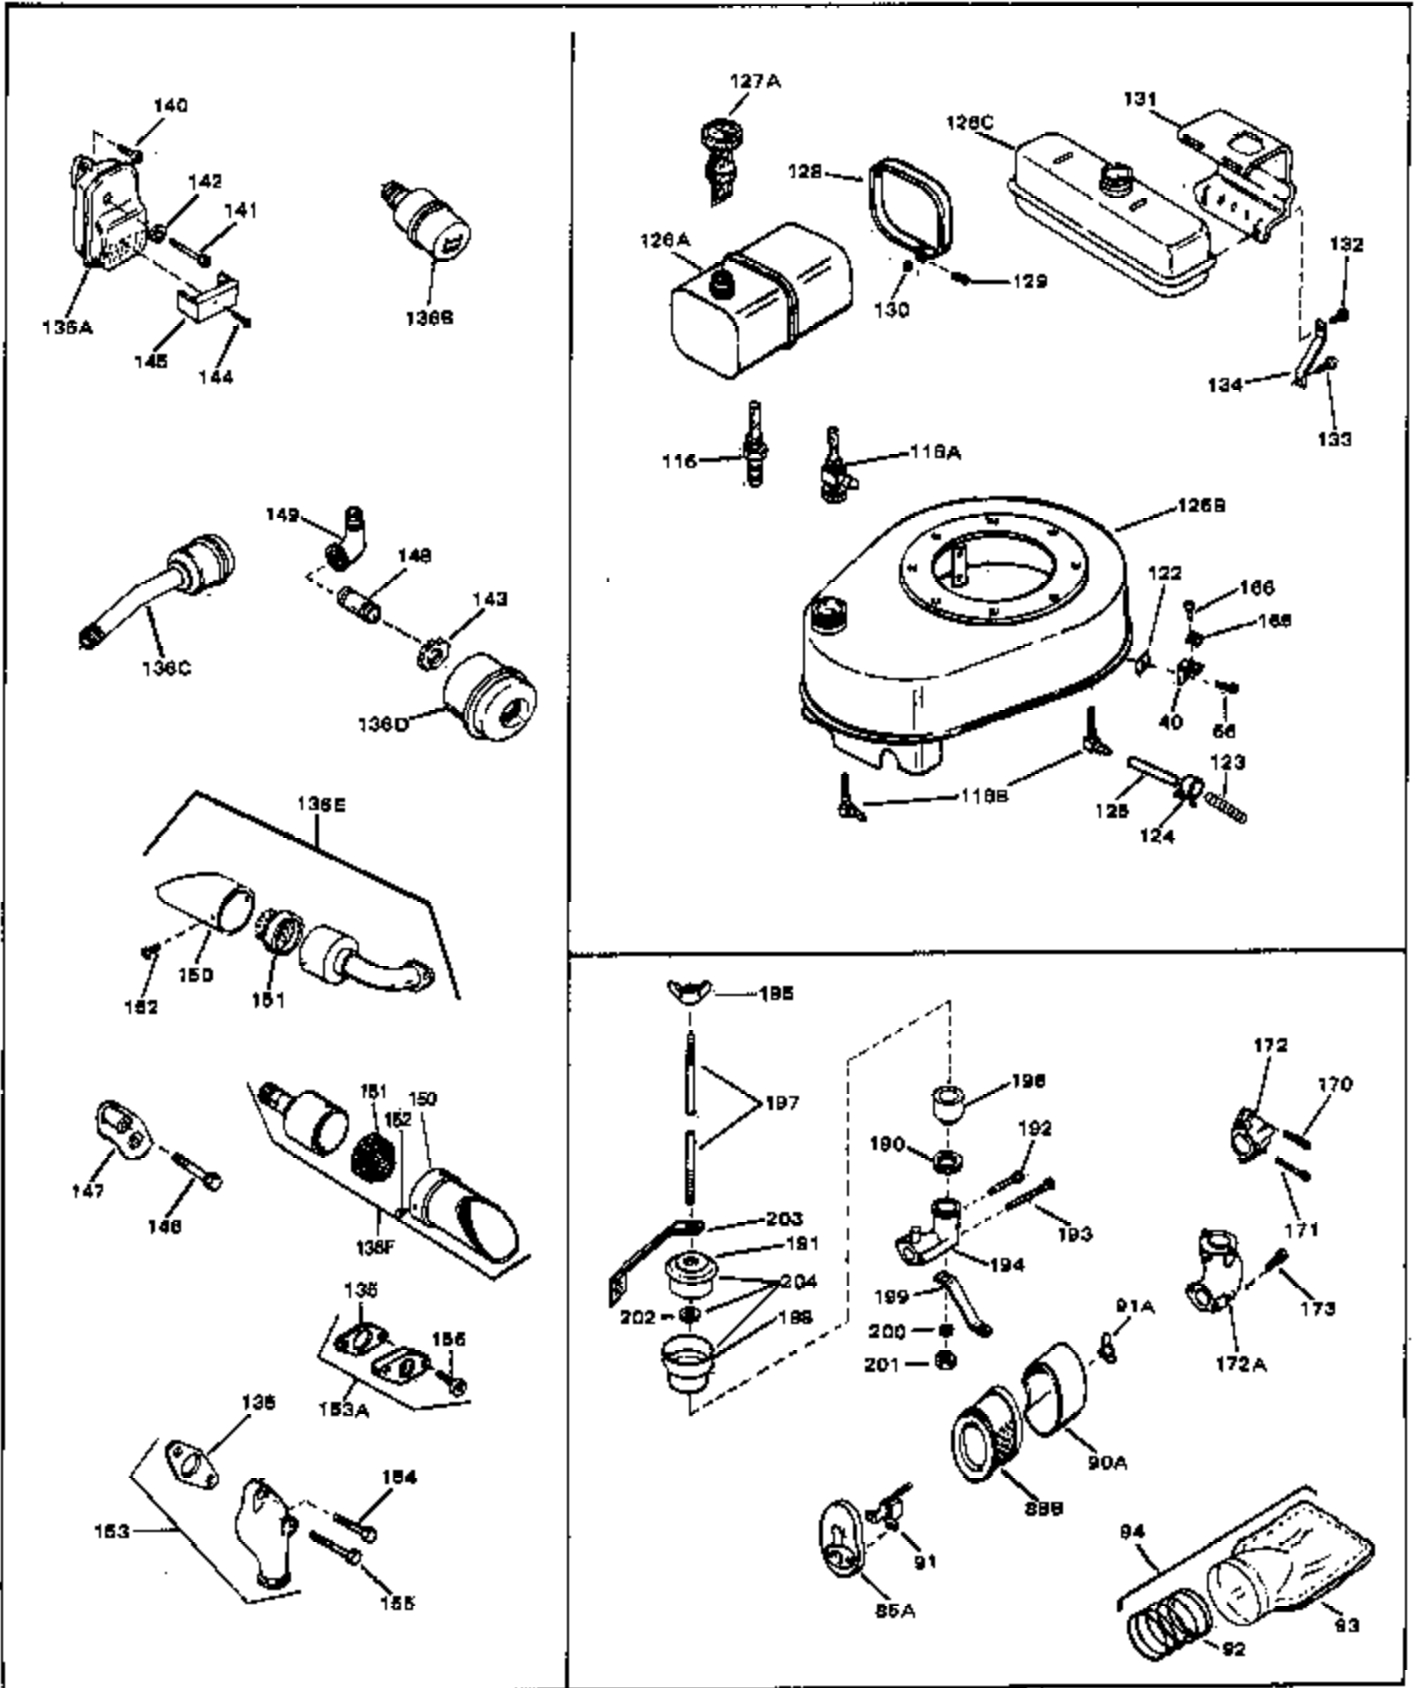

Engine Parts List #3

Ref #	Part Number	Qty	Description
66	29747B	0	Screw, Phil. Hex hd. Sems, 5/16-24 x 21/32
124	26460	0	Clamp, Fuel line
125	29774	0	Line, Fuel (Braided 8.25")
125	30705	0	Line, Fuel (Braided 16")
125	30962	0	Line, Fuel (Braided 32")
135	27930	0	Gasket, Exhaust
136F	391026	0	Muffler
153	31288	0	Muffler Adapter Kit
153A	730130	0	Muffler Adapter Kit
154	6021A	0	Screw, Hex flange hd., 5/16-18 x 1-1/2
155	650697A	0	Screw, Hex flange hd., 5/16-18 x 2-1/2
156	30196	0	Screw
165	27793	0	Clip, Conduit
166	28942	0	Screw