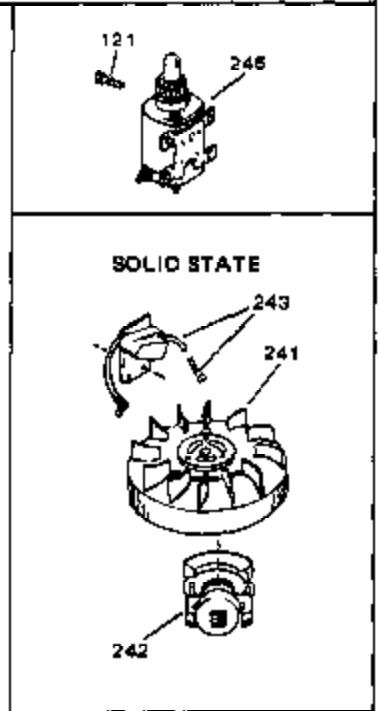

Engine Parts List #2

Ref #	Part Number	Qty	Description
71	33876	0	Gasket, Stator
77	27656	0	Washer, Flat
95	650489	0	Screw
95	650516	0	Screw
107	28277	0	Washer, Flat
121	30063	0	Screw
121	30688	0	Screw, Hex hd. Sems, 1/4-20 x 1/2
209	33018	0	Harness, Adapter
237	30547A	0	Contact Assy., Breaker
238	610767A	0	Condenser
244	610984	0	Magneto, Tecumseh Alternator (w/ring gear)
246	29965	0	Motor, Starter (12 Volt)
246	32468A	0	Motor, Starter (12 Volt)
246	32468B	0	Motor, Starter (12 Volt)
246	33606	0	Motor, Starter (12 Volt)
247	32386	0	Starter Motor Kit (110-120 Volt)
247	32901	0	Starter Motor Kit (110-120 Volt)
247	33328	0	Starter Motor Kit (110-120 Volt)
247	33328A	0	Starter Motor Kit (110-120 Volt)
247	33328B	0	Starter Motor Kit (110-120 Volt)
247	33328C	0	Starter Motor Kit (110-120 Volt)
247	33518	0	Starter Motor Kit (110-120 Volt)
247	33518A	0	Starter Motor Kit (110-120 Volt)
247	33518B	0	Starter Motor Kit (110-120 Volt)
247	33518B	0	Starter Motor Kit (110-120 Volt)
248	30811A	0	Flywheel
248	611042	0	Flywheel (Std. Point) (V70 type letter D)
248	611085	0	Flywheel (Solid state ignition)