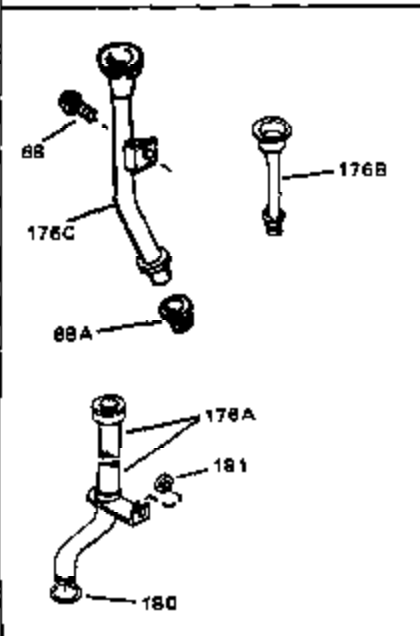

Engine Parts List #2

Ref #	Part Number	Qty	Description
71	33876	0	Gasket, Stator
77	27656	0	Washer, Flat
95	650489	0	Screw
95	650516	0	Screw
107	28277	0	Washer, Flat
121	30063	0	Screw
121	30688	0	Screw, Hex hd. Sems, 1/4-20 x 1/2
209	33018	0	Harness, Adapter
224B	33819	0	Screen & Cup Assy.
225	33817	0	Plug, Screen
237	30547A	0	Contact Assy., Breaker
238	30548B	0	Condenser
244	610694A	0	Magneto, Tecumseh (w/ring gear for 110 Volt
246	29965	0	Motor, Starter (12 Volt)
246	32468A	0	Motor, Starter (12 Volt)
246	32468B	0	Motor, Starter (12 Volt)
246	33606	0	Motor, Starter (12 Volt)
247	32386	0	Starter Motor Kit (110-120 Volt)
247	32901	0	Starter Motor Kit (110-120 Volt)
247	33328	0	Starter Motor Kit (110-120 Volt)
247	33328A	0	Starter Motor Kit (110-120 Volt)
247	33328B	0	Starter Motor Kit (110-120 Volt)
247	33328C	0	Starter Motor Kit (110-120 Volt)
247	33518	0	Starter Motor Kit (110-120 Volt)
247	33518A	0	Starter Motor Kit (110-120 Volt)
247	33518B	0	Starter Motor Kit (110-120 Volt)
247	33518B	0	Starter Motor Kit (110-120 Volt)
248	30811A	0	Flywheel
248	611042	0	Flywheel (Std. Point) (V70 type letter D)
248	611085	0	Flywheel (Solid state ignition)