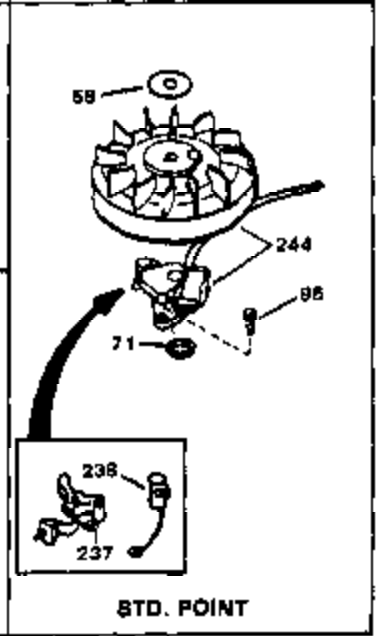

Engine Parts List #2

Ref #	Part Number	Qty	Description
71	33876	0	Gasket, Stator
77	27656	0	Washer, Flat
95	650489	0	Screw
95	650516	0	Screw
107	28277	0	Washer, Flat
121	30063	0	Screw
121	30688	0	Screw, Hex hd. Sems, 1/4-20 x 1/2
209	33018	0	Harness, Adapter
224B	33819	0	Screen & Cup Assy.
225	33817	0	Plug, Screen
237	30547A	0	Contact Assy., Breaker
238	30548B	0	Condenser
244	610694A	0	Magneto, Tecumseh (w/ring gear for 110 Volt
246	29965	0	Motor, Starter (12 Volt)
246	32468A	0	Motor, Starter (12 Volt)
246	32468B	0	Motor, Starter (12 Volt)
246	33606	0	Motor, Starter (12 Volt)
247	32386	0	Starter Motor Kit (110-120 Volt)
247	32901	0	Starter Motor Kit (110-120 Volt)
247	33328	0	Starter Motor Kit (110-120 Volt)
247	33328A	0	Starter Motor Kit (110-120 Volt)
247	33328B	0	Starter Motor Kit (110-120 Volt)
247	33328C	0	Starter Motor Kit (110-120 Volt)
247	33518	0	Starter Motor Kit (110-120 Volt)
247	33518A	0	Starter Motor Kit (110-120 Volt)
247	33518B	0	Starter Motor Kit (110-120 Volt)
247	33518B	0	Starter Motor Kit (110-120 Volt)
248	30811A	0	Flywheel
248	611042	0	Flywheel (Std. Point) (V70 type letter D)
248	611085	0	Flywheel (Solid state ignition)