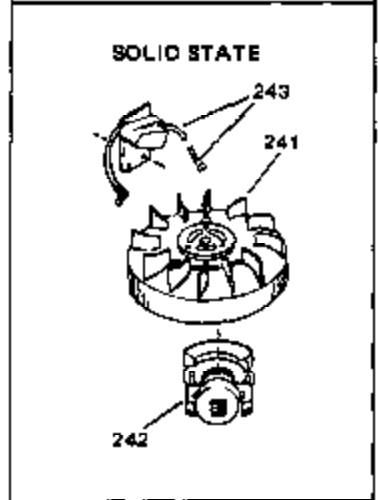

Engine Parts List #2

Ref #	Part Number	Qty	Description
71	33876	0	Gasket, Stator
77	27656	0	Washer, Flat
95	650489	0	Screw
95	650516	0	Screw
107	28277	0	Washer, Flat
121	30063	0	Screw
121	30688	0	Screw, Hex hd. Sems, 1/4-20 x 1/2
209	33018	0	Harness, Adapter
224B	33819	0	Screen & Cup Assy.
225	33817	0	Plug, Screen
237	30547A	0	Contact Assy., Breaker
238	30548B	0	Condenser
244	610694A	0	Magneto, Tecumseh (w/ring gear for 110 Volt
246	29965	0	Motor, Starter (12 Volt)
246	32468A	0	Motor, Starter (12 Volt)
246	32468B	0	Motor, Starter (12 Volt)
246	33606	0	Motor, Starter (12 Volt)
247	32386	0	Starter Motor Kit (110-120 Volt)
247	32901	0	Starter Motor Kit (110-120 Volt)
247	33328	0	Starter Motor Kit (110-120 Volt)
247	33328A	0	Starter Motor Kit (110-120 Volt)
247	33328B	0	Starter Motor Kit (110-120 Volt)
247	33328C	0	Starter Motor Kit (110-120 Volt)
247	33518	0	Starter Motor Kit (110-120 Volt)
247	33518A	0	Starter Motor Kit (110-120 Volt)
247	33518B	0	Starter Motor Kit (110-120 Volt)
247	33518B	0	Starter Motor Kit (110-120 Volt)
248	30811A	0	Flywheel
248	611042	0	Flywheel (Std. Point) (V70 type letter D)
248	611085	0	Flywheel (Solid state ignition)